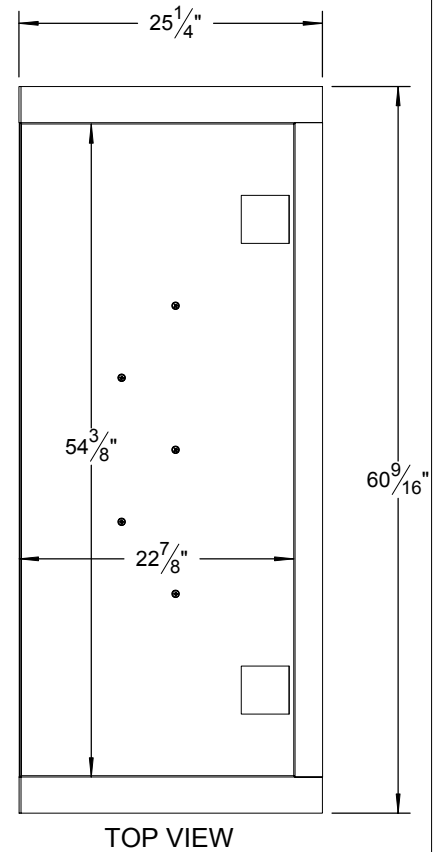

COUNTER CUTOUT REQUIREMENTS

BULLNOSE NOTCH CUTOUT DETAIL

NOTE:

COUNTER MUST HAVE THE PROPER ELECTRICAL AND GAS SUPPLY FOR YOUR BARBEQUE MODEL. REFER TO YOUR BARBEQUE UNIT'S MANUAL AND SERIAL PLATE FOR INFORMATION