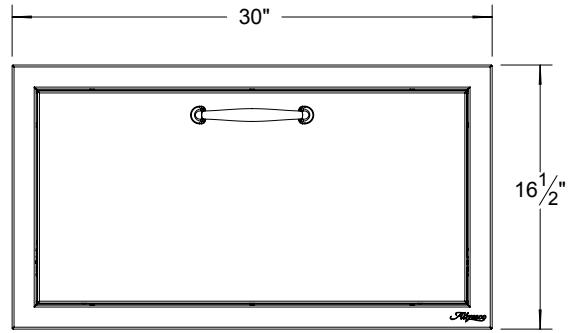

AB-30DR DRAWER TYPICAL INSTALLATION

COUNTER FRONT CUTOUT REQUIREMENTS