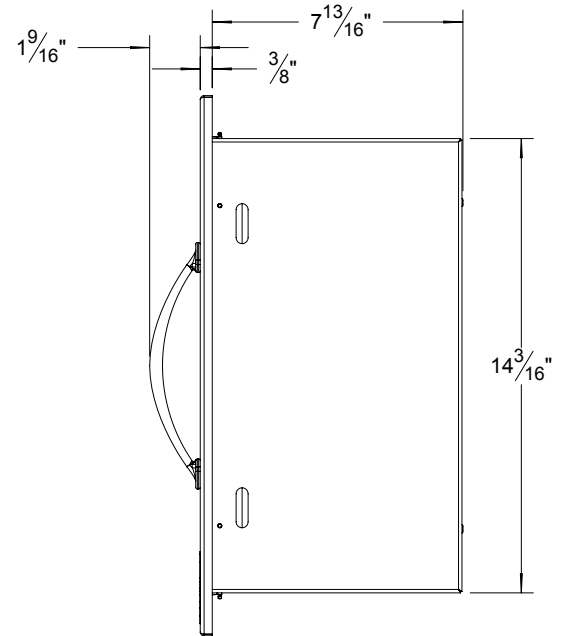

AB-TH TOWEL HOLDER TYPICAL INSTALLATION

COUNTER FRONT CUTOUT REQUIREMENTS

SPRING LOADED
SEALED STAINLESS
HARDWARE
(INCLUDED)