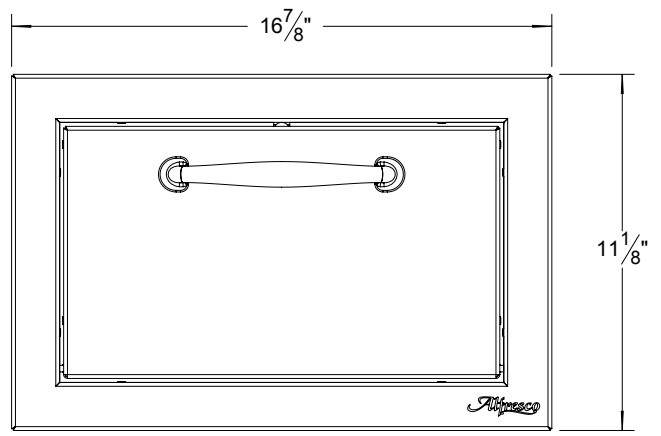

AB-TH TOWEL HOLDER TYPICAL INSTALLATION

COUNTER FRONT CUTOUT REQUIREMENTS

SPRING LOADED
SEALED STAINLESS
HARDWARE
(INCLUDED)