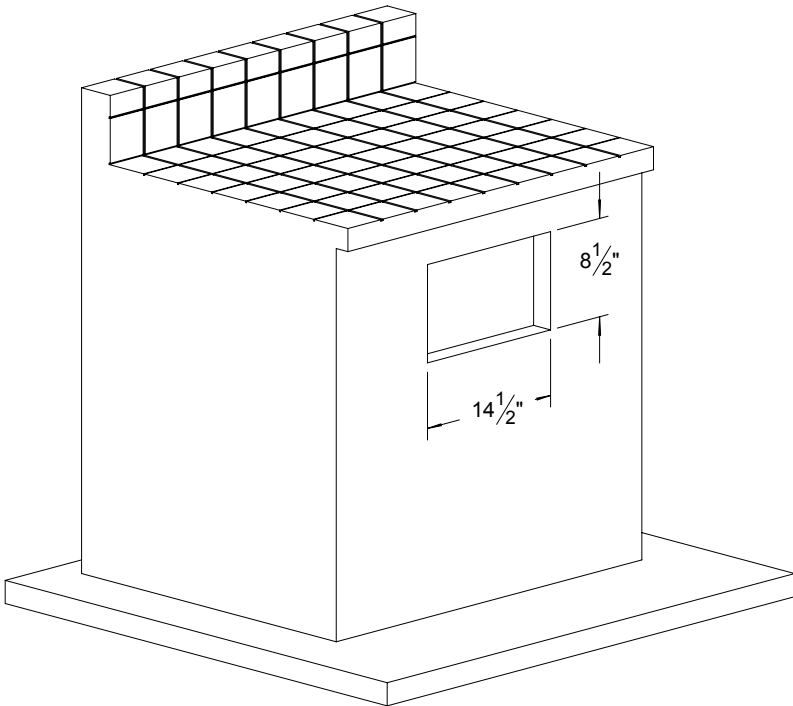

AB-TH TOWEL HOLDER TYPICAL INSTALLATION

COUNTER FRONT CUTOUT REQUIREMENTS

SPRING LOADED
SEALED STAINLESS
HARDWARE
(INCLUDED)