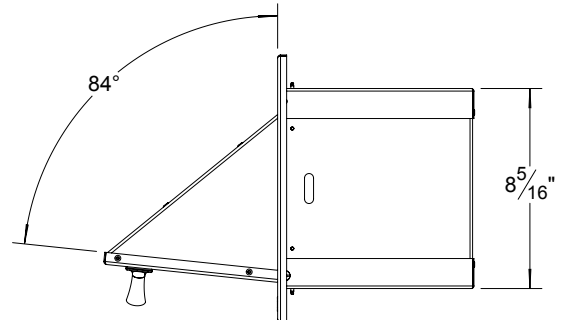

AB-TH TOWEL HOLDER TYPICAL INSTALLATION

COUNTER FRONT CUTOUT REQUIREMENTS

SPRING LOADED
SEALED STAINLESS
HARDWARE
(INCLUDED)