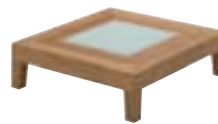

29, 30

Estrada
717 : Ottoman
Solid teak construction.
Cushion - Required
See pages 146 to 157 for fabric options
Accessory - 717CR Base Cushion Cover

D 33.5"
L 33.5"
H 17.5"

29, 30

Estrada
714 : Wedge Corner Unit
Solid teak construction.
Cushions - Required
See pages 146 to 157 for fabric options
Accessory - 714CR Base Cushion Cover

D 39"
L 52"
H 27"
SH 17.5"

29, 30

Estrada
715 : Extension Unit
Solid teak construction.
Cushions - Required
See pages 146 to 157 for fabric options
Accessory - 715CR Base Cushion Cover

D 41.5"
L 52"
H 27"
SH 17.5"

29, 30

Estrada
426 : Side Table
Teak frame with tempered glass table top.

W 33.5"
L 33.5"
H 9.5"

29, 30

Estrada
349 : Conversation Table
Teak frame with tempered glass table top.

W 47"
L 47"
H 10"

31

Estrada
4271 / 4272 : Sail - Small / Large
100% acrylic fabric canopy. Teak poles
with stainless steel cappings. Stainless
steel fixing brackets.
Color - Canvas
Accessory - C86 Sail Storage Bag