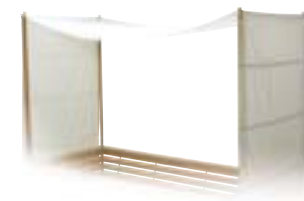

29, 30

Estrada
426 : Side Table
Teak frame with tempered glass table top.

W 33.5"
L 33.5"
H 9.5"

29, 30

Estrada
349 : Conversation Table
Teak frame with tempered glass table top.

W 47"
L 47"
H 10"

31

Estrada
4271 / 4272 : Sail - Small / Large
100% acrylic fabric canopy. Teak poles
with stainless steel cappings. Stainless
steel fixing brackets.
Color - Canvas
Accessory - C86 Sail Storage Bag

D 45.5"
L 108.5"
H 84"
D 45.5"
L 128.5"
H 84"