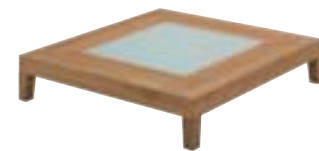

D 39"
L 52"
H 27"
SH 17.5"

29, 30

Estrada
715 : Extension Unit
Solid teak construction.
Cushions - Required
See pages 146 to 157 for fabric options
Accessory - 715CR Base Cushion Cover

D 41.5"
L 52"
H 27"
SH 17.5"

29, 30

Estrada
426 : Side Table
Teak frame with tempered glass table top.

W 33.5"
L 33.5"
H 9.5"

29, 30

Estrada
349 : Conversation Table
Teak frame with tempered glass table top.

W 47"
L 47"
H 10"

31

Estrada
4271 / 4272 : Sail - Small / Large
100% acrylic fabric canopy. Teak poles
with stainless steel cappings. Stainless
steel fixing brackets.
Color - Canvas
Accessory - C86 Sail Storage Bag