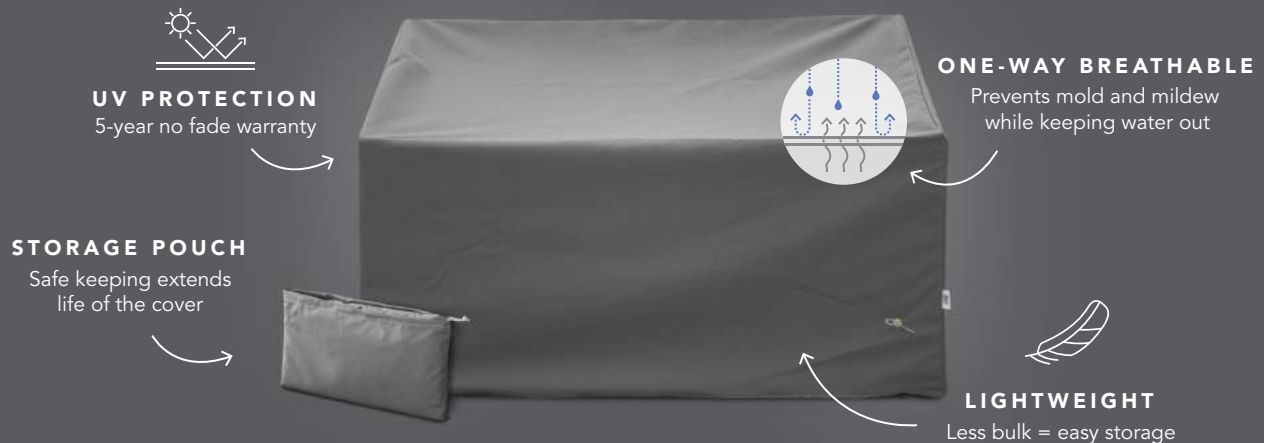

WHY KOVERROOS?

BECAUSE EVERY DETAIL MATTERS

KEEP OUTDOOR FURNITURE CASUAL

We all love our patio furniture, but do we love it enough? With the ever-growing time suck that is protecting against the elements, relaxing outdoors might present a challenge. Not on our watch.

We founded Koverroos® in 1985 because we wanted more out of patio furniture covers. The standard PVC covers were harmful to the environment and the very furniture they were designed to protect, thus began our exhaustive search for something better. Tyvek® was the perfect fit.

Tyvek® is lightweight, durable, breathable, and made from recyclable materials. Using those characteristics as a base, we have since launched three additional fabrics with improved properties. With less maintenance and wear, our customers can rest easy, along with their patio furniture. The end result? In the words of manufacturers, "Cover with KoverRoos, or don't cover at all."