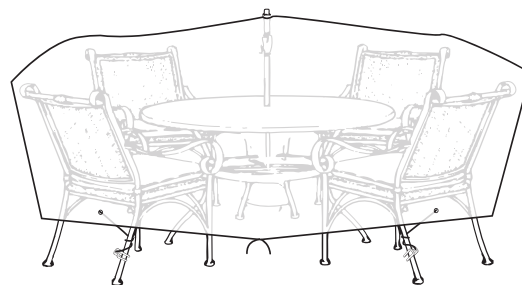

CUSTOM COVERS

While we cover most standard sizes, some pieces are just too unique. We make custom covers. Contact customercare@authentek.com for additional info.

EASY ON, EASY OFF

Our "it's a cinch" attachment system ensures a snug fit, eliminating sagging and reducing wind movement.

PATENTED TECHNOLOGY

Our umbrella covers are equipped with a metal band similar to a tape measure. This allows the cover edge to be stiff enough to put on, but foldable for later storage.

The 'drain trough' system was designed to allow water to run off between each dining set chair, virtually eliminating tabletop puddles.