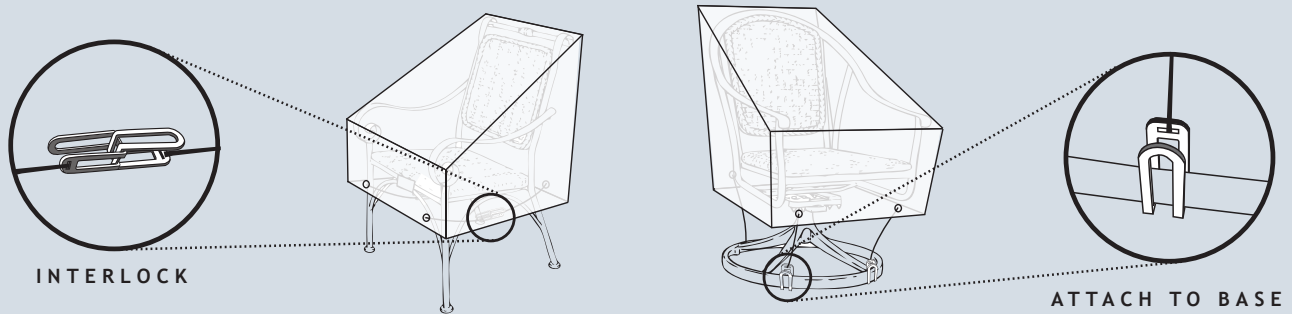

CUSTOM COVERS

While we cover most standard sizes, some pieces are just too unique. We make custom covers. Contact customercare@authentek.com for additional info.

EASY ON, EASY OFF

Our "it's a cinch" attachment system ensures a snug fit, eliminating sagging and reducing wind movement.