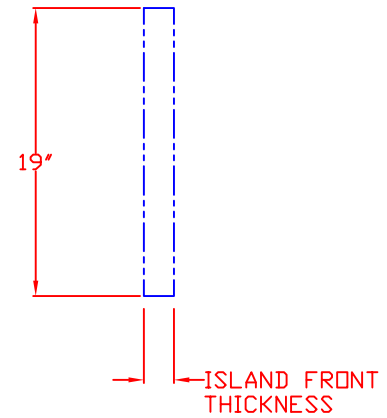

1/12/11

LYNX 23 IN. ACCESS DOOR
LEFT HAND
MODEL LDR21L-1
ISLAND CUTOUT

TOP VIEW

FRONT VIEW

SIDE VIEW