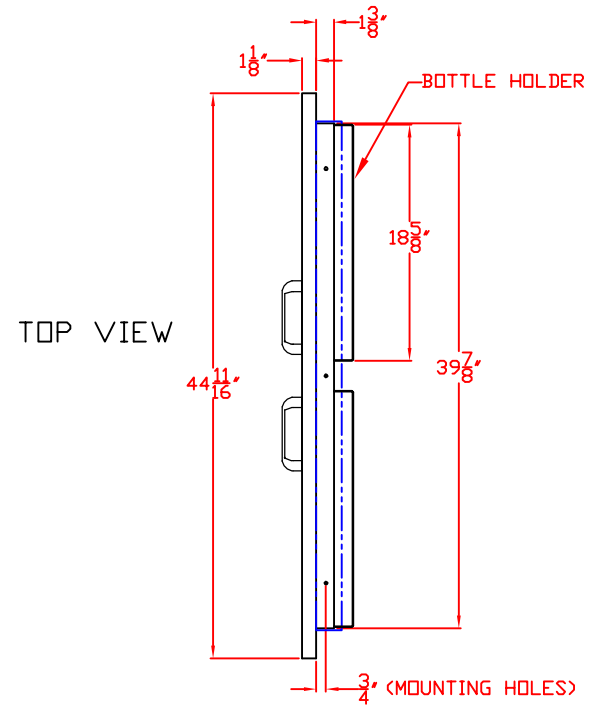

LYNX 45 IN. ACCESS DOORS MODEL LDR42-1 W/ DIMENSIONS

ISLAND CUTOUT
IN BLUE

TOP VIEW