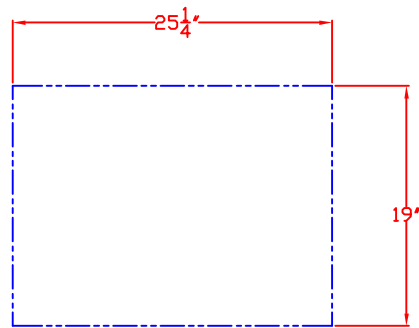

LYNX 30 IN. ACCESS DOORS
MODEL LDR27-1
ISLAND CUTOUT

TOP VIEW

FRONT VIEW