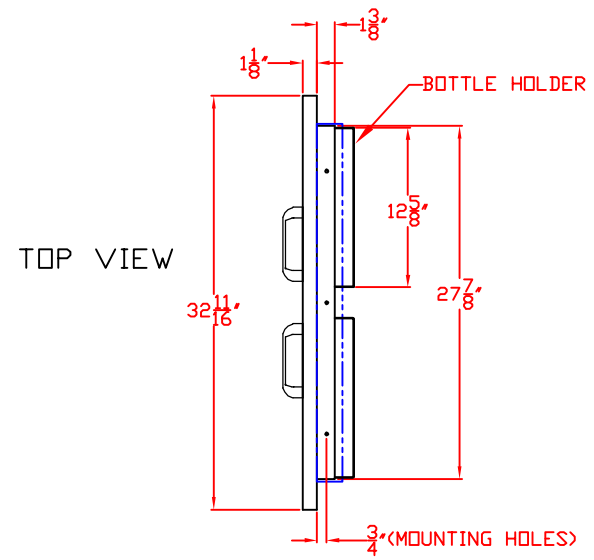

TOP VIEW

FRONT VIEW

SIDE VIEW

LYNX 30 IN. ACCESS DOORS
MODEL LDR27-1
W/ DIMENSIONS

ISLAND CUTOUT
IN BLUE

FRONT VIEW

TOP VIEW

SIDE VIEW

LYNX 30 IN. ACCESS DOORS
MODEL LDR27-1
ISLAND CUTOUT

TOP VIEW

FRONT VIEW

SIDE VIEW

LYNX 33 IN. ACCESS DOORS MODEL LDR30-1 W/ DIMENSIONS

ISLAND CUTOUT
IN BLUE

FRONT VIEW

TOP VIEW

SIDE VIEW

LYNX 33 IN. ACCESS DOORS
MODEL LDR30-1
ISLAND CUTOUT

TOP VIEW

FRONT VIEW

SIDE VIEW

LYNX 39 IN. ACCESS DOORS
MODEL LDR36-2
W/ DIMENSIONS

ISLAND CUTOUT
IN BLUE

FRONT VIEW

TOP VIEW

SIDE VIEW

LYNX 39 IN. ACCESS DOORS
MODEL LDR36-2
ISLAND CUTOUT

TOP VIEW

FRONT VIEW

SIDE VIEW

LYNX 45 IN. ACCESS DOORS MODEL LDR42-1 W/ DIMENSIONS

ISLAND CUTOUT
IN BLUE