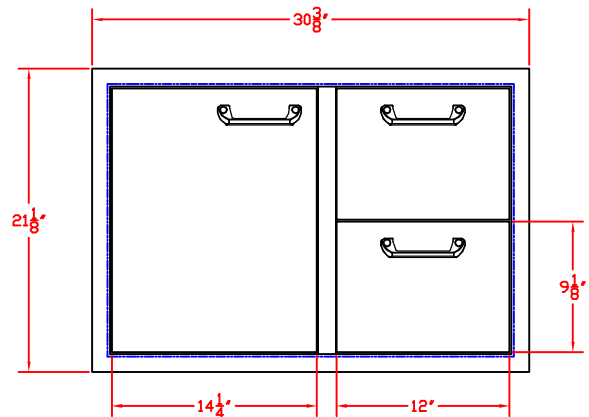

05/15/12

LYNX 30 IN. STORAGE ACCESSORY
MODEL LSA530
W/ DIMENSIONS

ISLAND CUTOUT
IN BLUE

SIDE VIEW

FRONT VIEW