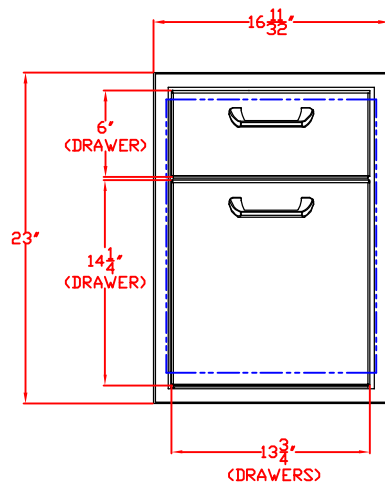

LYNX 19 IN. STORAGE DRAWER
MODEL LDW19
W/ DIMENSIONS

ISLAND CUTOUT
IN BLUE

05/15/12

LYNX 19 IN. STORAGE DRAWER
MODEL LDW19
ISLAND CUTOUT

ISLAND CUTOUT
IN BLUE

TOP VIEW

FRONT VIEW

SIDE VIEW

05/15/12

LYNX 16 IN. STORAGE DRAWER
MODEL LDW16
W/ DIMENSIONS

ISLAND CUTOUT
IN BLUE

FRONT VIEW

SIDE VIEW

05/15/12

LYNX 16 IN. STORAGE DRAWER
MODEL LDW16
ISLAND CUTOUT

ISLAND CUTOUT
IN BLUE

TOP VIEW

FRONT VIEW

SIDE VIEW

LYNX 42 IN. ACCESS DOORS
MODEL LDR42T
W/ DIMENSIONS

ISLAND CUTOUT
IN BLUE

FRONT VIEW

TOP VIEW

SIDE VIEW