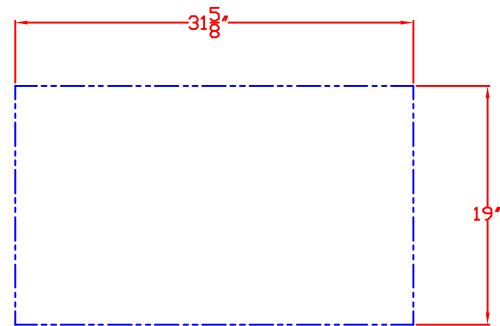

LYNX 23 IN. ACCESS DOOR
LEFT HAND
MODEL LDR21L-1
W/ DIMENSIONS

ISLAND CUTOUT
IN BLUE

FRONT VIEW

TOP VIEW

SIDE VIEW

1/12/11

LYNX 23 IN. ACCESS DOOR
LEFT HAND
MODEL LDR21L-1
ISLAND CUTOUT

TOP VIEW

TOP VIEW

FRONT VIEW

SIDE VIEW

LYNX 42 IN. ACCESS DOORS
MODEL LDR42T
W/ DIMENSIONS

ISLAND CUTOUT
IN BLUE

FRONT VIEW

TOP VIEW

SIDE VIEW

LYNX 42 IN. ACCESS DOORS
MODEL LDR42T
ISLAND CUTOUT

TOP VIEW

FRONT VIEW

SIDE VIEW

LYNX 36 IN. ACCESS DOORS
MODEL LDR36T
W/ DIMENSIONS

ISLAND CUTOUT
IN BLUE

FRONT VIEW

TOP VIEW

SIDE VIEW

LYNX 36 IN. ACCESS DOORS
MODEL LDR36T
ISLAND CUTOUT

TOP VIEW

FRONT VIEW

SIDE VIEW