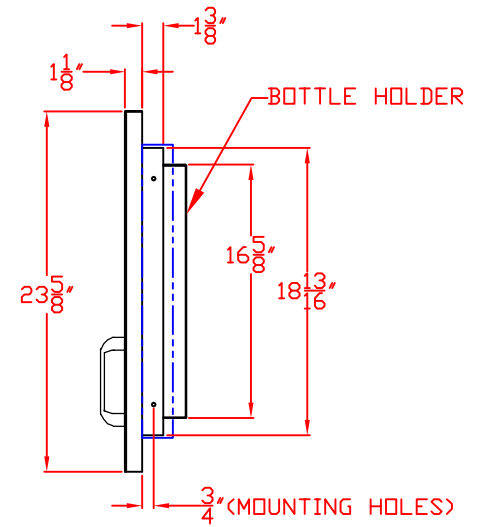

LYNX 23 IN. ACCESS DOOR
LEFT HAND
MODEL LDR21L-1
W/ DIMENSIONS

ISLAND CUTOUT
IN BLUE

TOP VIEW