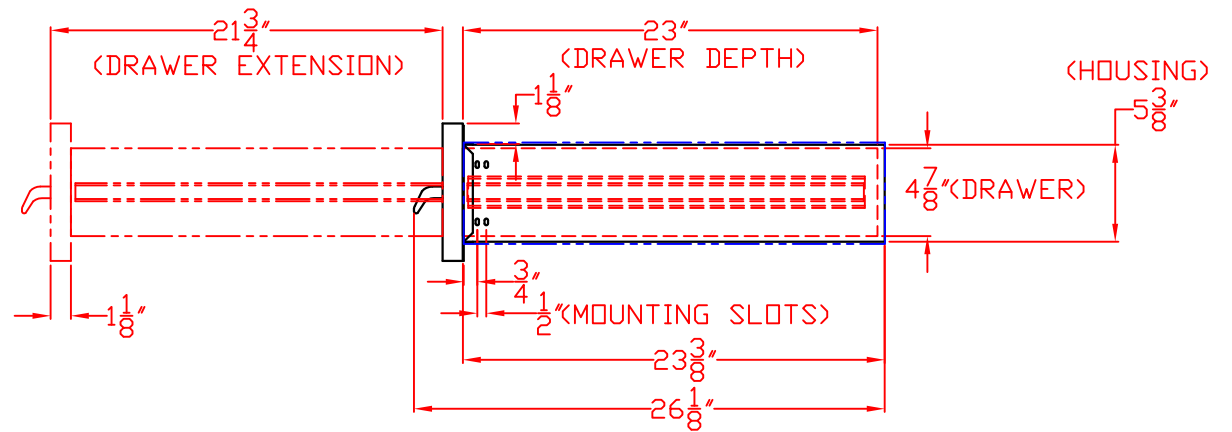

1/20/10

LYNX MODULAR DRAWER
MODEL LMD
W/ DIMENSIONS

FRONT VIEW

SIDE VIEW