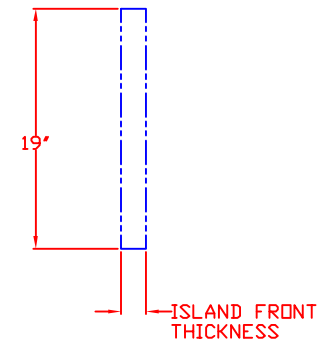

LYNX 23 IN. ACCESS DOOR
LEFT HAND
MODEL LDR21L-1
W/ DIMENSIONS

ISLAND CUTOUT
IN BLUE

FRONT VIEW

TOP VIEW

SIDE VIEW

1/12/11

LYNX 23 IN. ACCESS DOOR
LEFT HAND
MODEL LDR21L-1
ISLAND CUTOUT

TOP VIEW

SIDE VIEW

LYNX 33 IN. ACCESS DOORS
MODEL LDR30-1
ISLAND CUTOUT

TOP VIEW

FRONT VIEW

SIDE VIEW

LYNX 39 IN. ACCESS DOORS
MODEL LDR36-2
W/ DIMENSIONS

ISLAND CUTOUT
IN BLUE

FRONT VIEW

TOP VIEW

SIDE VIEW

LYNX 39 IN. ACCESS DOORS
MODEL LDR36-2
ISLAND CUTOUT

TOP VIEW

FRONT VIEW

SIDE VIEW

LYNX 45 IN. ACCESS DOORS MODEL LDR42-1 W/ DIMENSIONS

ISLAND CUTOUT
IN BLUE

FRONT VIEW

TOP VIEW

SIDE VIEW

LYNX 45 IN. ACCESS DOORS
MODEL LDR42-1
ISLAND CUTOUT

TOP VIEW

FRONT VIEW

SIDE VIEW

1/20/10