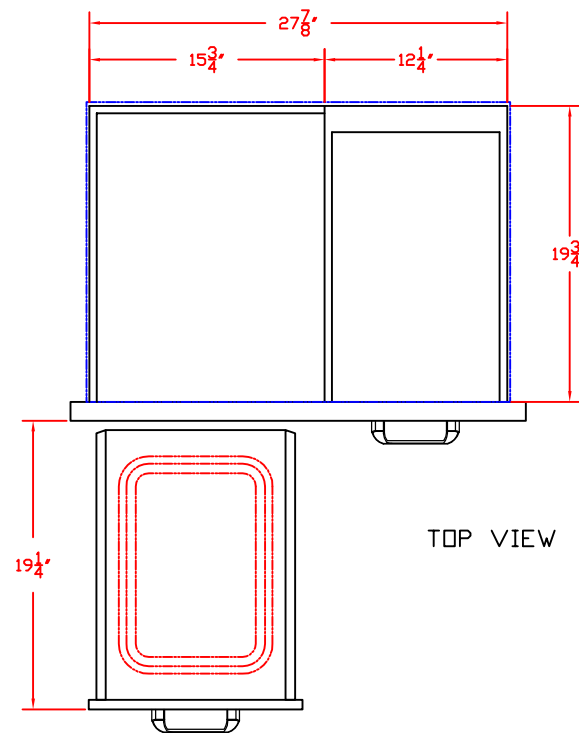

SIDE VIEW

FRONT VIEW

05/15/12

LYNX 30 IN. DRAWER AND TRASH CENTER
MODEL LTA530
W/ DIMENSIONS

ISLAND CUTOUT
IN BLUE

05/15/12

LYNX 30 IN. DRAWER AND TRASH CENTER
MODEL LTA530
ISLAND CUTOUT

ISLAND CUTOUT
IN BLUE

TOP VIEW

SIDE VIEW

FRONT VIEW

05/15/12

LYNX 17 IN. STORAGE DRAWER
MODEL LUD517
W/ DIMENSIONS

ISLAND CUTOUT
IN BLUE

TOP VIEW

FRONT VIEW

TOP VIEW

FRONT VIEW

SIDE VIEW

LYNX 42 IN. ACCESS DOORS
MODEL LDR42T
W/ DIMENSIONS

ISLAND CUTOUT
IN BLUE

FRONT VIEW

TOP VIEW

SIDE VIEW