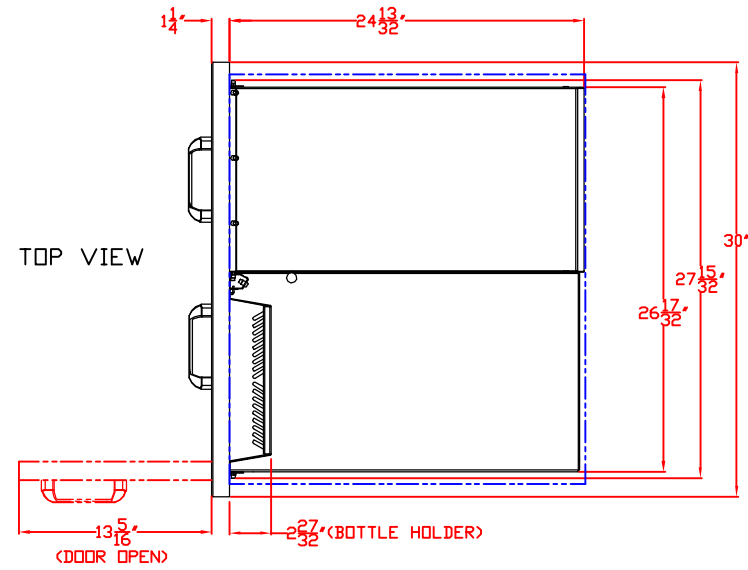

ISLAND CUTOUT
IN BLUE

FRONT VIEW

SIDE VIEW

10/26/11

LYNX 36 IN. STORAGE ACCESSORY
MODEL LSA36
ISLAND CUTOUT

ISLAND CUTOUT
IN BLUE

TOP VIEW

FRONT VIEW

SIDE VIEW

10/26/11

LYNX 30 IN. STORAGE ACCESSORY MODEL LSA30 W/ DIMENSIONS

ISLAND CUTOUT
IN BLUE

FRONT VIEW

SIDE VIEW

10/26/11

LYNX 30 IN. STORAGE ACCESSORY
MODEL LSA30
ISLAND CUTOUT

ISLAND CUTOUT
IN BLUE

TOP VIEW

FRONT VIEW

SIDE VIEW

LYNX 30 IN. ACCESS DOORS
MODEL LDR530
W/ DIMENSIONS

ISLAND CUTOUT
IN BLUE

TOP VIEW

FRONT VIEW