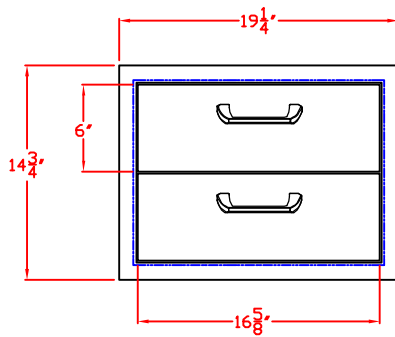

SIDE VIEW

FRONT VIEW

05/15/12

LYNX 30 IN. DRAWER AND TRASH CENTER
MODEL LTA530
W/ DIMENSIONS

ISLAND CUTOUT
IN BLUE

05/15/12

LYNX 30 IN. DRAWER AND TRASH CENTER
MODEL LTA530
ISLAND CUTOUT

ISLAND CUTOUT
IN BLUE

TOP VIEW

SIDE VIEW

FRONT VIEW

05/15/12

LYNX 17 IN. STORAGE DRAWER
MODEL LUD517
W/ DIMENSIONS

ISLAND CUTOUT
IN BLUE

TOP VIEW

FRONT VIEW