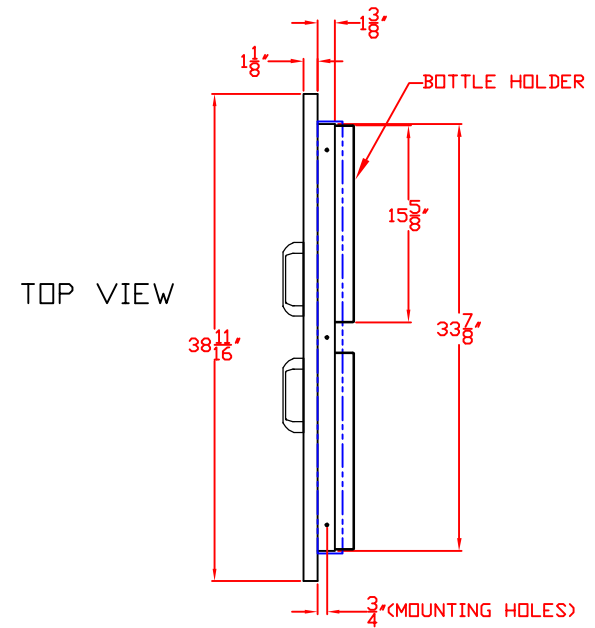

LYNX 23 IN. ACCESS DOOR
LEFT HAND
MODEL LDR21L-1
W/ DIMENSIONS

ISLAND CUTOUT
IN BLUE

FRONT VIEW

TOP VIEW

SIDE VIEW

1/12/11

LYNX 23 IN. ACCESS DOOR
LEFT HAND
MODEL LDR21L-1
ISLAND CUTOUT

TOP VIEW

LYNX 30 IN. ACCESS DOORS
MODEL LDR27-1
ISLAND CUTOUT

TOP VIEW

FRONT VIEW

SIDE VIEW

LYNX 33 IN. ACCESS DOORS MODEL LDR30-1 W/ DIMENSIONS

ISLAND CUTOUT
IN BLUE

FRONT VIEW

TOP VIEW

SIDE VIEW

LYNX 33 IN. ACCESS DOORS
MODEL LDR30-1
ISLAND CUTOUT

TOP VIEW

FRONT VIEW

SIDE VIEW

LYNX 39 IN. ACCESS DOORS
MODEL LDR36-2
W/ DIMENSIONS

ISLAND CUTOUT
IN BLUE

FRONT VIEW

TOP VIEW

SIDE VIEW

LYNX 39 IN. ACCESS DOORS
MODEL LDR36-2
ISLAND CUTOUT

TOP VIEW

FRONT VIEW

SIDE VIEW

LYNX 45 IN. ACCESS DOORS MODEL LDR42-1 W/ DIMENSIONS

ISLAND CUTOUT
IN BLUE