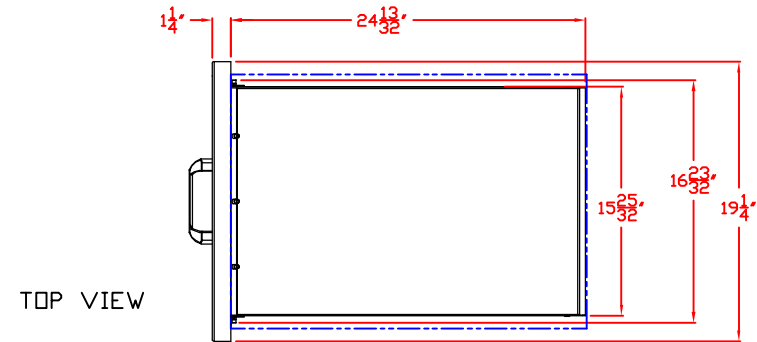

SIDE VIEW

05/15/12

LYNX 17 IN. STORAGE DRAWER
MODEL LUD517
ISLAND CUTOUT

ISLAND CUTOUT
IN BLUE

TOP VIEW

FRONT VIEW

SIDE VIEW

05/15/12

LYNX 19 IN. STORAGE DRAWER
MODEL LDW19
W/ DIMENSIONS

ISLAND CUTOUT
IN BLUE

05/15/12

LYNX 19 IN. STORAGE DRAWER
MODEL LDW19
ISLAND CUTOUT

ISLAND CUTOUT
IN BLUE

TOP VIEW

FRONT VIEW

SIDE VIEW

TOP VIEW

FRONT VIEW

SIDE VIEW

LYNX 42 IN. ACCESS DOORS
MODEL LDR42T
W/ DIMENSIONS

ISLAND CUTOUT
IN BLUE

FRONT VIEW

TOP VIEW

SIDE VIEW