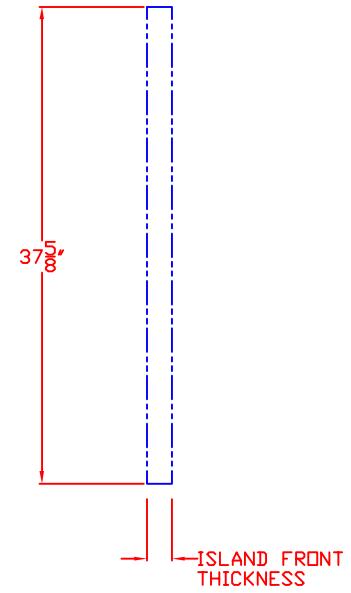

LYNX 23 IN. ACCESS DOOR
LEFT HAND
MODEL LDR21L-1
W/ DIMENSIONS

ISLAND CUTOUT
IN BLUE

FRONT VIEW

TOP VIEW

SIDE VIEW

1/12/11

LYNX 23 IN. ACCESS DOOR
LEFT HAND
MODEL LDR21L-1
ISLAND CUTOUT

TOP VIEW

TOP VIEW

FRONT VIEW

SIDE VIEW

LYNX 42 IN. ACCESS DOORS
MODEL LDR42T
W/ DIMENSIONS

ISLAND CUTOUT
IN BLUE

FRONT VIEW

TOP VIEW

SIDE VIEW

LYNX 42 IN. ACCESS DOORS
MODEL LDR42T
ISLAND CUTOUT

TOP VIEW

FRONT VIEW

SIDE VIEW

LYNX 36 IN. ACCESS DOORS
MODEL LDR36T
W/ DIMENSIONS

ISLAND CUTOUT
IN BLUE

FRONT VIEW

TOP VIEW

SIDE VIEW

LYNX 36 IN. ACCESS DOORS
MODEL LDR36T
ISLAND CUTOUT

TOP VIEW

FRONT VIEW

SIDE VIEW