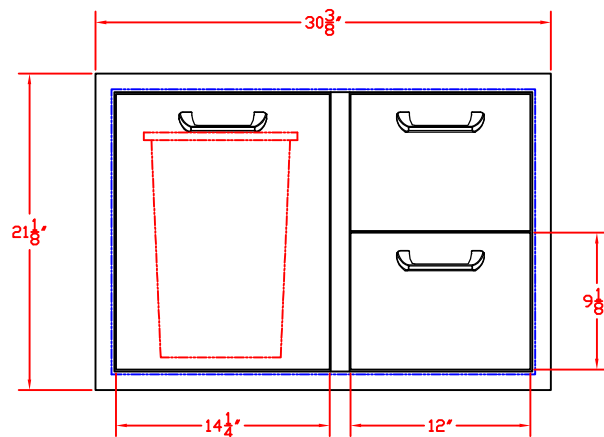

SIDE VIEW

FRONT VIEW

05/15/12

LYNX 30 IN. DRAWER AND TRASH CENTER
MODEL LTA530
W/ DIMENSIONS

ISLAND CUTOUT
IN BLUE

05/15/12

LYNX 30 IN. DRAWER AND TRASH CENTER
MODEL LTA530
ISLAND CUTOUT

ISLAND CUTOUT
IN BLUE

TOP VIEW

SIDE VIEW

FRONT VIEW

05/15/12

LYNX 17 IN. STORAGE DRAWER
MODEL LUD517
W/ DIMENSIONS

ISLAND CUTOUT
IN BLUE

TOP VIEW

FRONT VIEW