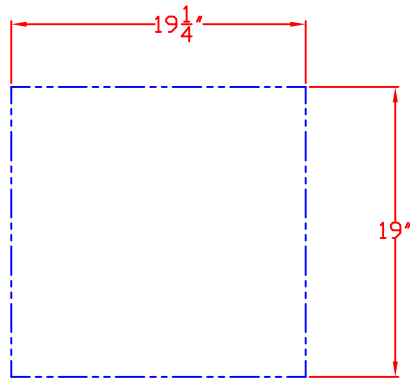

LYNX 23 IN. ACCESS DOOR
RIGHT HAND
MODEL LDR21R-1
ISLAND CUTOUT

TOP VIEW

FRONT VIEW