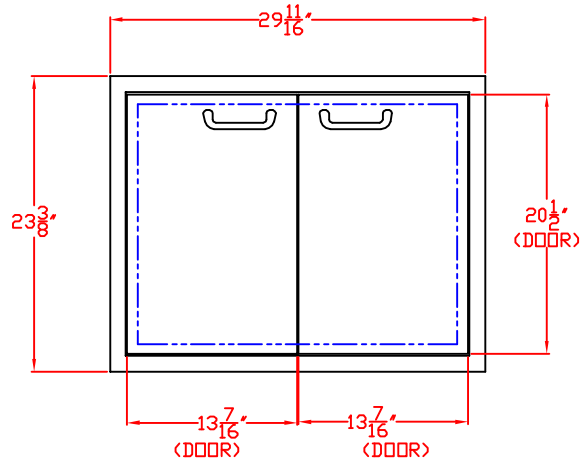

FRONT VIEW

SIDE VIEW

LYNX 23 IN. ACCESS DOOR
RIGHT HAND
MODEL LDR21R-1
W/ DIMENSIONS

ISLAND CUTOUT
IN BLUE

FRONT VIEW

TOP VIEW

SIDE VIEW

LYNX 23 IN. ACCESS DOOR
RIGHT HAND
MODEL LDR21R-1
ISLAND CUTOUT

TOP VIEW

FRONT VIEW

SIDE VIEW

LYNX 30 IN. ACCESS DOORS
MODEL LDR27-1
W/ DIMENSIONS

ISLAND CUTOUT
IN BLUE

FRONT VIEW

TOP VIEW

SIDE VIEW

LYNX 30 IN. ACCESS DOORS
MODEL LDR27-1
ISLAND CUTOUT

TOP VIEW

FRONT VIEW

SIDE VIEW

LYNX 33 IN. ACCESS DOORS MODEL LDR30-1 W/ DIMENSIONS

ISLAND CUTOUT
IN BLUE

FRONT VIEW

TOP VIEW

SIDE VIEW

LYNX 33 IN. ACCESS DOORS
MODEL LDR30-1
ISLAND CUTOUT

TOP VIEW

FRONT VIEW

SIDE VIEW

LYNX 39 IN. ACCESS DOORS
MODEL LDR36-2
W/ DIMENSIONS

ISLAND CUTOUT
IN BLUE

FRONT VIEW