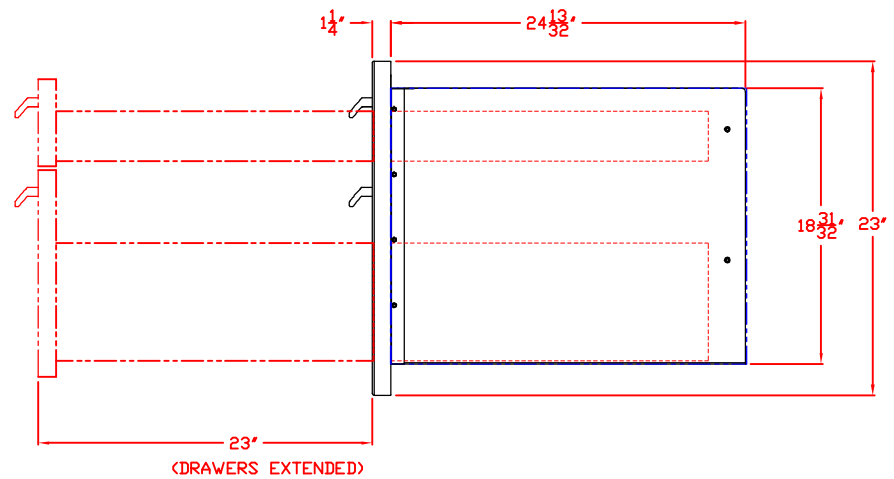

SIDE VIEW

05/15/12

LYNX 17 IN. STORAGE DRAWER
MODEL LUD517
ISLAND CUTOUT

ISLAND CUTOUT
IN BLUE

TOP VIEW

FRONT VIEW

SIDE VIEW

05/15/12

LYNX 19 IN. STORAGE DRAWER
MODEL LDW19
W/ DIMENSIONS

ISLAND CUTOUT
IN BLUE

05/15/12

LYNX 19 IN. STORAGE DRAWER
MODEL LDW19
ISLAND CUTOUT

ISLAND CUTOUT
IN BLUE

TOP VIEW

FRONT VIEW

SIDE VIEW

TOP VIEW

FRONT VIEW

SIDE VIEW

LYNX 42 IN. ACCESS DOORS
MODEL LDR42T
W/ DIMENSIONS

ISLAND CUTOUT
IN BLUE

FRONT VIEW

TOP VIEW

SIDE VIEW