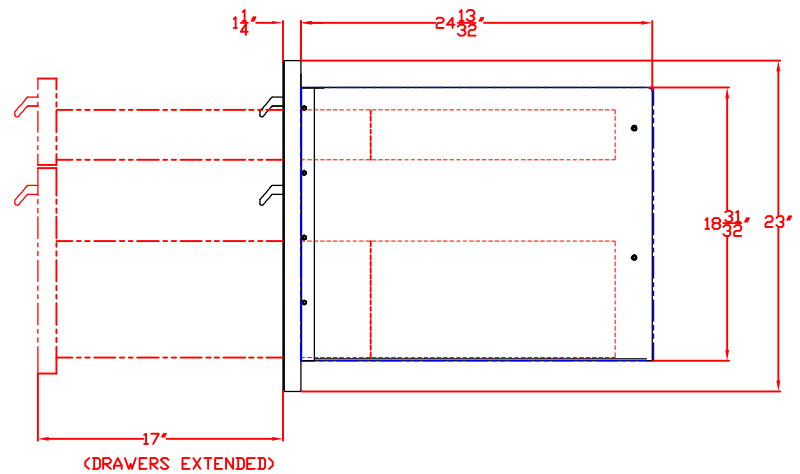

05/15/12

LYNX 16 IN. STORAGE DRAWER
MODEL LDW16
W/ DIMENSIONS

ISLAND CUTOUT
IN BLUE

SIDE VIEW