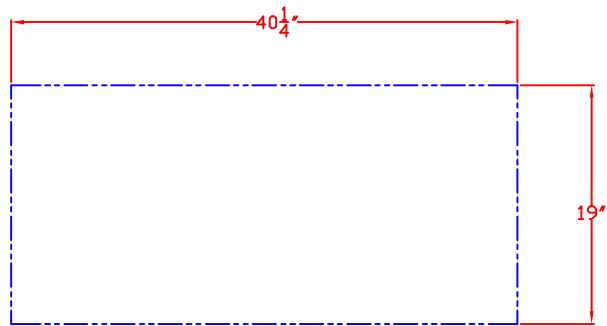

LYNX 23 IN. ACCESS DOOR
LEFT HAND
MODEL LDR21L-1
W/ DIMENSIONS

ISLAND CUTOUT
IN BLUE

FRONT VIEW

TOP VIEW

SIDE VIEW

1/12/11

LYNX 23 IN. ACCESS DOOR
LEFT HAND
MODEL LDR21L-1
ISLAND CUTOUT

TOP VIEW

SIDE VIEW

LYNX 33 IN. ACCESS DOORS
MODEL LDR30-1
ISLAND CUTOUT

TOP VIEW

FRONT VIEW

SIDE VIEW

LYNX 39 IN. ACCESS DOORS
MODEL LDR36-2
W/ DIMENSIONS

ISLAND CUTOUT
IN BLUE

FRONT VIEW

TOP VIEW

SIDE VIEW

LYNX 39 IN. ACCESS DOORS
MODEL LDR36-2
ISLAND CUTOUT

TOP VIEW

FRONT VIEW

SIDE VIEW

LYNX 45 IN. ACCESS DOORS MODEL LDR42-1 W/ DIMENSIONS

ISLAND CUTOUT
IN BLUE

FRONT VIEW

TOP VIEW

SIDE VIEW

LYNX 45 IN. ACCESS DOORS
MODEL LDR42-1
ISLAND CUTOUT

TOP VIEW

FRONT VIEW

SIDE VIEW

1/20/10