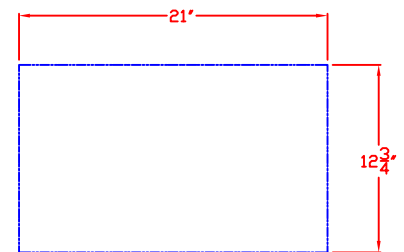

LYNX 23 IN. ACCESS DOOR
LEFT HAND
MODEL LDR21L-1
W/ DIMENSIONS

ISLAND CUTOUT
IN BLUE

FRONT VIEW

TOP VIEW

SIDE VIEW

1/12/11

LYNX 23 IN. ACCESS DOOR
LEFT HAND
MODEL LDR21L-1
ISLAND CUTOUT

TOP VIEW

SIDE VIEW

05/15/12

LYNX 17 IN. STORAGE DRAWER
MODEL LUD517
ISLAND CUTOUT

ISLAND CUTOUT
IN BLUE

TOP VIEW

FRONT VIEW

SIDE VIEW

05/15/12

LYNX 19 IN. STORAGE DRAWER
MODEL LDW19
W/ DIMENSIONS

ISLAND CUTOUT
IN BLUE

05/15/12

LYNX 19 IN. STORAGE DRAWER
MODEL LDW19
ISLAND CUTOUT

ISLAND CUTOUT
IN BLUE

TOP VIEW

FRONT VIEW

SIDE VIEW