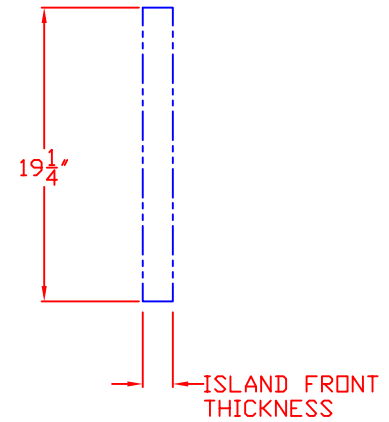

LYNX 23 IN. ACCESS DOOR
RIGHT HAND
MODEL LDR21R-1
ISLAND CUTOUT

TOP VIEW

FRONT VIEW