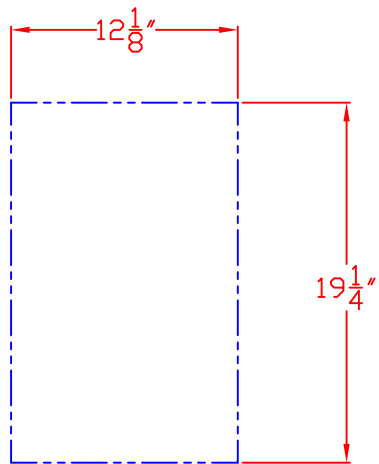

1/20/10

LYNX UTILITY DRAWER
MODEL LUD-E
ISLAND CUTOUT

TOP VIEW

FRONT VIEW