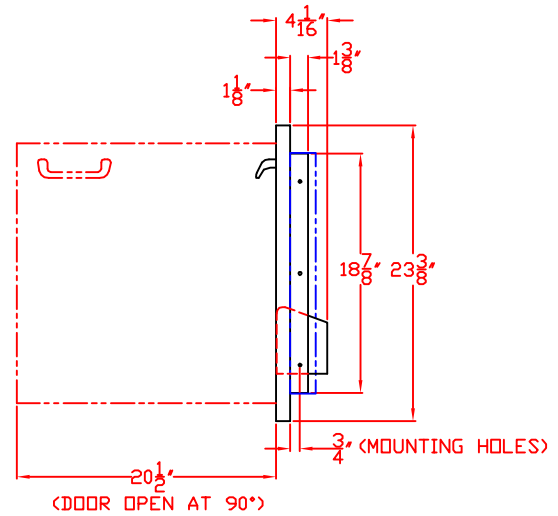

LYNX 23 IN. ACCESS DOOR
LEFT HAND
MODEL LDR21L-1
W/ DIMENSIONS

ISLAND CUTOUT
IN BLUE

FRONT VIEW

TOP VIEW

SIDE VIEW

1/12/11

LYNX 23 IN. ACCESS DOOR
LEFT HAND
MODEL LDR21L-1
ISLAND CUTOUT

TOP VIEW

SIDE VIEW

LYNX 33 IN. ACCESS DOORS
MODEL LDR30-1
ISLAND CUTOUT

TOP VIEW

FRONT VIEW

SIDE VIEW

LYNX 39 IN. ACCESS DOORS
MODEL LDR36-2
W/ DIMENSIONS

ISLAND CUTOUT
IN BLUE

FRONT VIEW

TOP VIEW

SIDE VIEW

LYNX 39 IN. ACCESS DOORS
MODEL LDR36-2
ISLAND CUTOUT

TOP VIEW

FRONT VIEW

SIDE VIEW

LYNX 45 IN. ACCESS DOORS MODEL LDR42-1 W/ DIMENSIONS

ISLAND CUTOUT
IN BLUE

FRONT VIEW

TOP VIEW

SIDE VIEW

LYNX 45 IN. ACCESS DOORS
MODEL LDR42-1
ISLAND CUTOUT

TOP VIEW

FRONT VIEW

SIDE VIEW

1/20/10