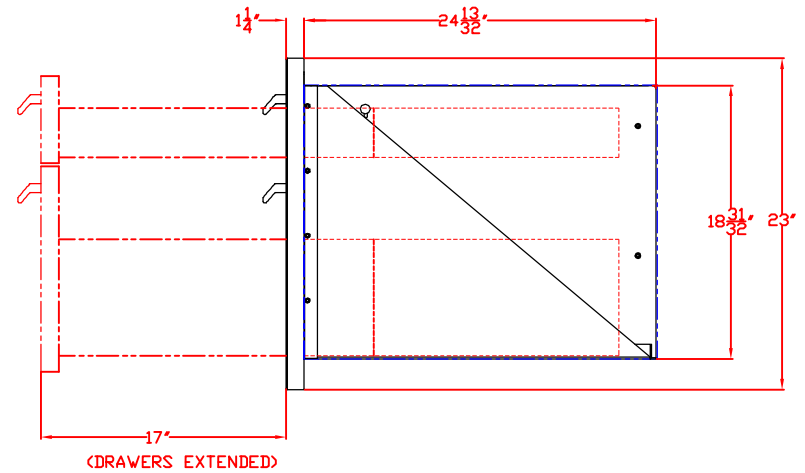

10/26/11

LYNX 36 IN. STORAGE ACCESSORY
MODEL LSA36
W/ DIMENSIONS

ISLAND CUTOUT
IN BLUE

SIDE VIEW