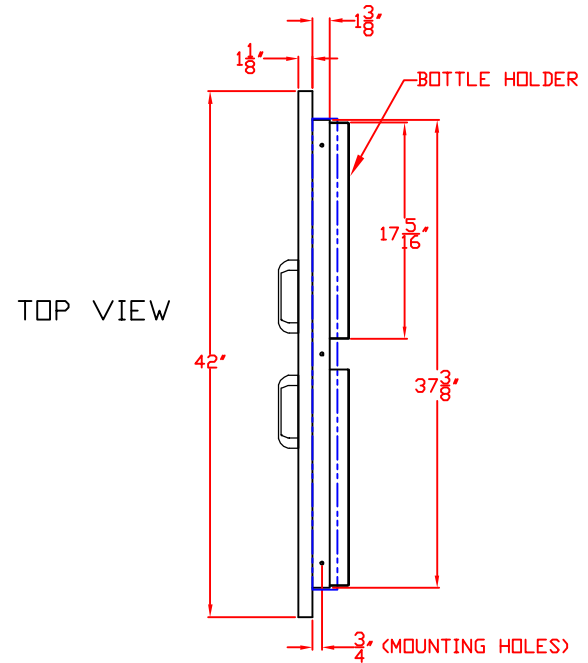

LYNX 23 IN. ACCESS DOOR
LEFT HAND
MODEL LDR21L-1
W/ DIMENSIONS

ISLAND CUTOUT
IN BLUE

FRONT VIEW

TOP VIEW

SIDE VIEW

1/12/11

LYNX 23 IN. ACCESS DOOR
LEFT HAND
MODEL LDR21L-1
ISLAND CUTOUT

TOP VIEW

05/15/12

LYNX 16 IN. STORAGE DRAWER
MODEL LDW16
W/ DIMENSIONS

ISLAND CUTOUT
IN BLUE

FRONT VIEW

SIDE VIEW

05/15/12

LYNX 16 IN. STORAGE DRAWER
MODEL LDW16
ISLAND CUTOUT

ISLAND CUTOUT
IN BLUE

TOP VIEW

FRONT VIEW

SIDE VIEW

LYNX 42 IN. ACCESS DOORS
MODEL LDR42T
W/ DIMENSIONS

ISLAND CUTOUT
IN BLUE

FRONT VIEW

TOP VIEW

SIDE VIEW

LYNX 42 IN. ACCESS DOORS
MODEL LDR42T
ISLAND CUTOUT

TOP VIEW

FRONT VIEW

SIDE VIEW

LYNX 36 IN. ACCESS DOORS
MODEL LDR36T
W/ DIMENSIONS

ISLAND CUTOUT
IN BLUE

FRONT VIEW

TOP VIEW