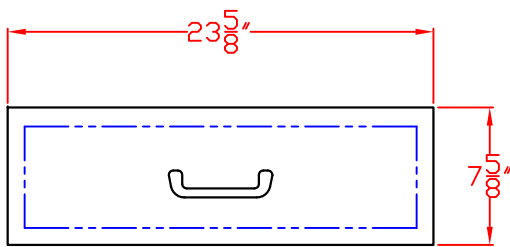

1/20/10

LYNX MODULAR DRAWER
MODEL LMD
W/ DIMENSIONS

TOP VIEW

FRONT VIEW