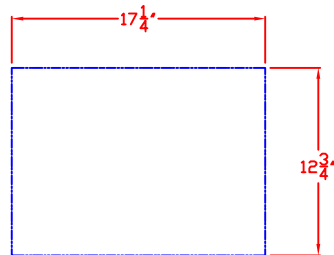

LYNX 23 IN. ACCESS DOOR
LEFT HAND
MODEL LDR21L-1
W/ DIMENSIONS

ISLAND CUTOUT
IN BLUE

FRONT VIEW

TOP VIEW

SIDE VIEW

1/12/11

LYNX 23 IN. ACCESS DOOR
LEFT HAND
MODEL LDR21L-1
ISLAND CUTOUT

TOP VIEW

SIDE VIEW

05/15/12

LYNX 17 IN. STORAGE DRAWER
MODEL LUD517
ISLAND CUTOUT

ISLAND CUTOUT
IN BLUE

TOP VIEW

FRONT VIEW

SIDE VIEW

05/15/12

LYNX 19 IN. STORAGE DRAWER
MODEL LDW19
W/ DIMENSIONS

ISLAND CUTOUT
IN BLUE

05/15/12

LYNX 19 IN. STORAGE DRAWER
MODEL LDW19
ISLAND CUTOUT

ISLAND CUTOUT
IN BLUE

TOP VIEW

FRONT VIEW

SIDE VIEW

TOP VIEW

FRONT VIEW

SIDE VIEW

LYNX 42 IN. ACCESS DOORS
MODEL LDR42T
W/ DIMENSIONS

ISLAND CUTOUT
IN BLUE

FRONT VIEW

TOP VIEW

SIDE VIEW