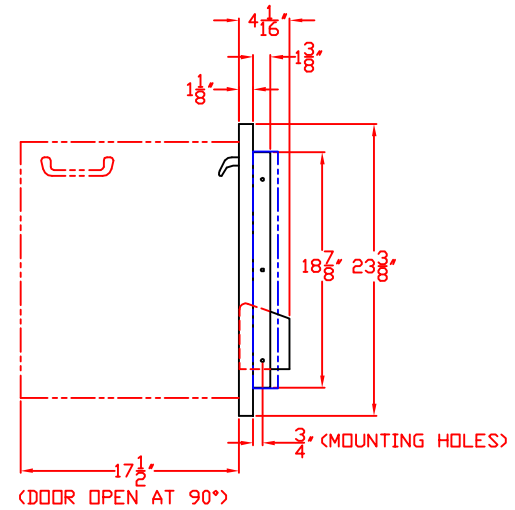

LYNX 23 IN. ACCESS DOOR
LEFT HAND
MODEL LDR21L-1
W/ DIMENSIONS

ISLAND CUTOUT
IN BLUE

FRONT VIEW

TOP VIEW

SIDE VIEW

1/12/11

LYNX 23 IN. ACCESS DOOR
LEFT HAND
MODEL LDR21L-1
ISLAND CUTOUT

TOP VIEW

TOP VIEW

FRONT VIEW

SIDE VIEW

LYNX 42 IN. ACCESS DOORS
MODEL LDR42T
W/ DIMENSIONS

ISLAND CUTOUT
IN BLUE

FRONT VIEW

TOP VIEW

SIDE VIEW

LYNX 42 IN. ACCESS DOORS
MODEL LDR42T
ISLAND CUTOUT

TOP VIEW

FRONT VIEW

SIDE VIEW

LYNX 36 IN. ACCESS DOORS
MODEL LDR36T
W/ DIMENSIONS

ISLAND CUTOUT
IN BLUE

FRONT VIEW

TOP VIEW

SIDE VIEW

LYNX 36 IN. ACCESS DOORS
MODEL LDR36T
ISLAND CUTOUT

TOP VIEW

FRONT VIEW

SIDE VIEW