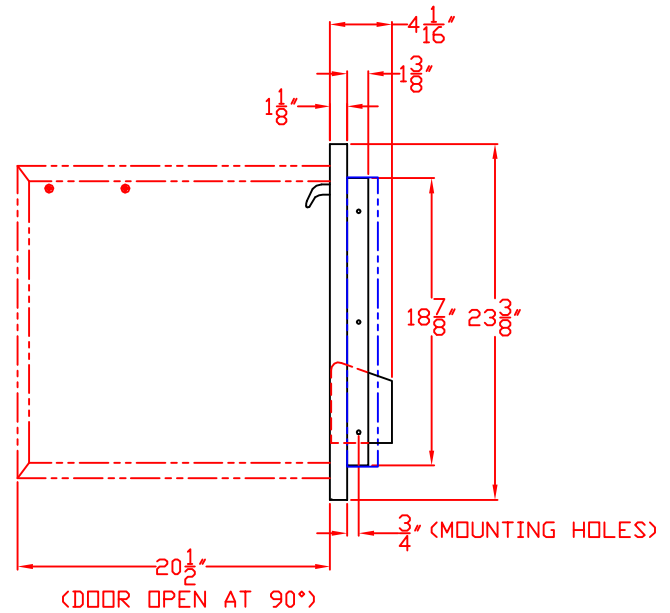

LYNX 23 IN. ACCESS DOOR
LEFT HAND
MODEL LDR21L-1
W/ DIMENSIONS

ISLAND CUTOUT
IN BLUE

SIDE VIEW