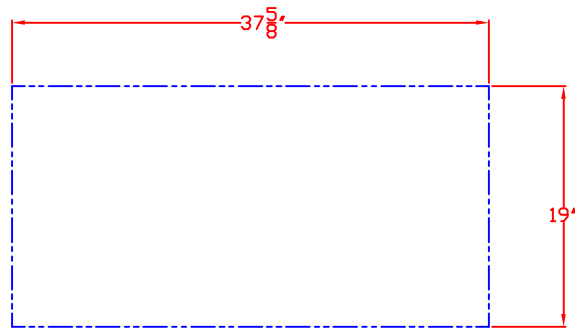

LYNX 23 IN. ACCESS DOOR
LEFT HAND
MODEL LDR21L-1
W/ DIMENSIONS

ISLAND CUTOUT
IN BLUE

FRONT VIEW

TOP VIEW

SIDE VIEW

1/12/11

LYNX 23 IN. ACCESS DOOR
LEFT HAND
MODEL LDR21L-1
ISLAND CUTOUT

TOP VIEW

05/15/12

LYNX 16 IN. STORAGE DRAWER
MODEL LDW16
W/ DIMENSIONS

ISLAND CUTOUT
IN BLUE

FRONT VIEW

SIDE VIEW

05/15/12

LYNX 16 IN. STORAGE DRAWER
MODEL LDW16
ISLAND CUTOUT

ISLAND CUTOUT
IN BLUE

TOP VIEW

FRONT VIEW

SIDE VIEW

LYNX 42 IN. ACCESS DOORS
MODEL LDR42T
W/ DIMENSIONS

ISLAND CUTOUT
IN BLUE

FRONT VIEW

TOP VIEW

SIDE VIEW

LYNX 42 IN. ACCESS DOORS
MODEL LDR42T
ISLAND CUTOUT

TOP VIEW

FRONT VIEW

SIDE VIEW

LYNX 36 IN. ACCESS DOORS
MODEL LDR36T
W/ DIMENSIONS

ISLAND CUTOUT
IN BLUE

FRONT VIEW

TOP VIEW