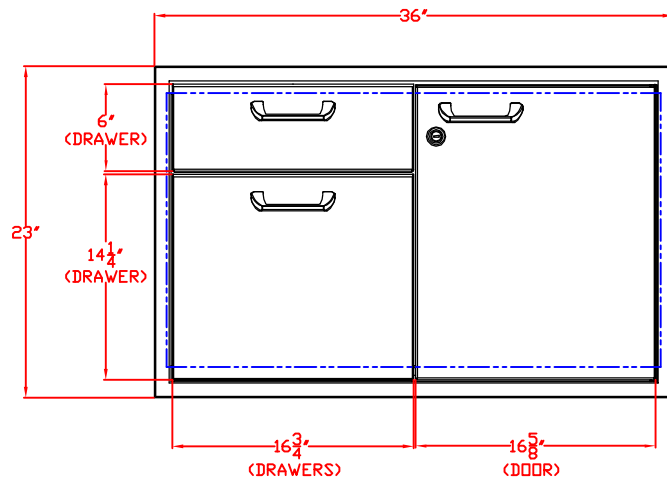

10/26/11

LYNX 36 IN. STORAGE ACCESSORY
MODEL LSA36
W/ DIMENSIONS

ISLAND CUTOUT
IN BLUE

FRONT VIEW