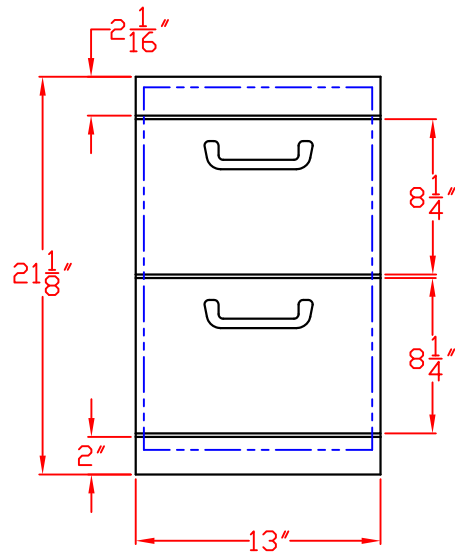

FRONT VIEW

TOP VIEW

SIDE VIEW

1/20/10

LYNX UTILITY DRAWER
MODEL LUD-E
W/ DIMENSIONS

TOP VIEW

ISLAND CUTOUT
IN BLUE

FRONT VIEW

SIDE VIEW

1/20/10

LYNX UTILITY DRAWER
MODEL LUD-E
ISLAND CUTOUT

TOP VIEW

FRONT VIEW

SIDE VIEW

1/20/10

LYNX UTILITY DRAWER MODEL LUD-XL-1 W/ DIMENSIONS