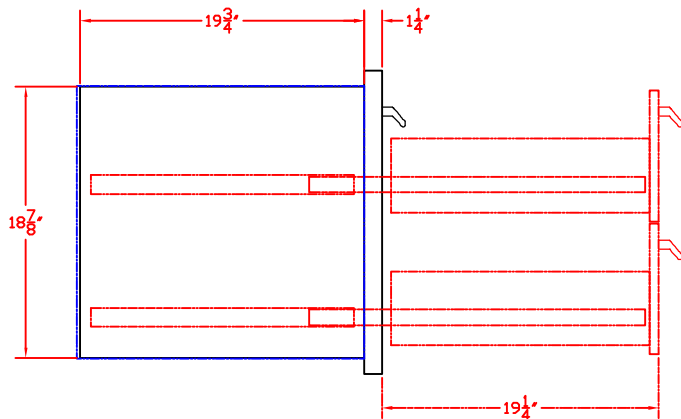

05/15/12

LYNX 30 IN. STORAGE ACCESSORY
MODEL LSA530
W/ DIMENSIONS

ISLAND CUTOUT
IN BLUE

SIDE VIEW