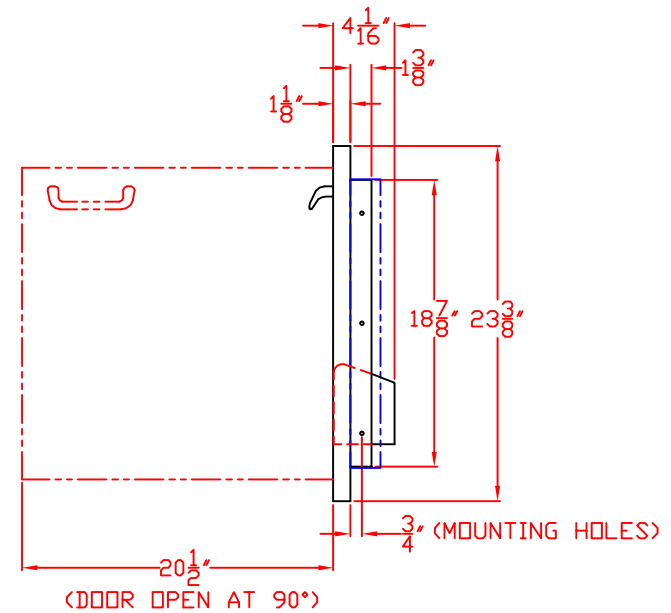

LYNX 23 IN. ACCESS DOOR
RIGHT HAND
MODEL LDR21R-1
W/ DIMENSIONS

ISLAND CUTOUT
IN BLUE

SIDE VIEW