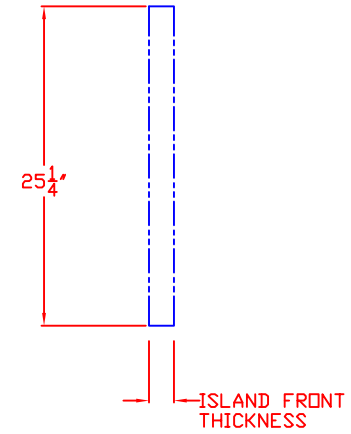

LYNX 30 IN. ACCESS DOORS
MODEL LDR27-1
ISLAND CUTOUT

TOP VIEW

FRONT VIEW