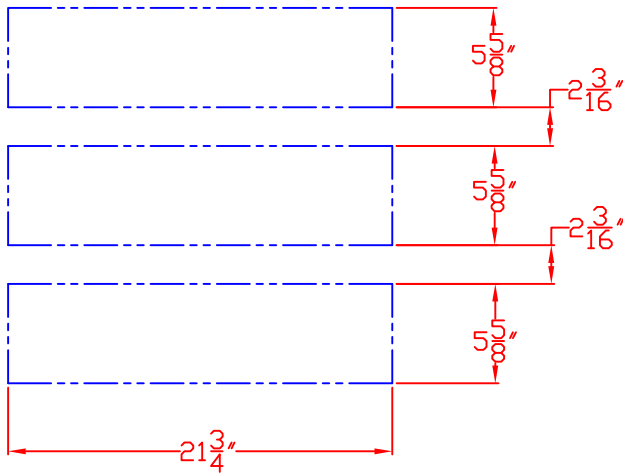

LYNX 23 IN. ACCESS DOOR
LEFT HAND
MODEL LDR21L-1
W/ DIMENSIONS

ISLAND CUTOUT
IN BLUE

FRONT VIEW

TOP VIEW

SIDE VIEW

1/12/11

LYNX 23 IN. ACCESS DOOR
LEFT HAND
MODEL LDR21L-1
ISLAND CUTOUT

TOP VIEW

SIDE VIEW

LYNX MODULAR DRAWER
MODEL LMD
ISLAND CUTOUT INFORMATION
CLUSTER APPLICATION NEXT
TO LYNX LDR21 (21" DOOR)

ISLAND FRONT VIEW

TYPICAL 1 OR 2-CLUSTER MOUNT DRAWER-
INDEPENDENT FROM LDR

1/20/10

LYNX MODULAR DRAWER
MODEL LMD
ISLAND CUTOUT
MULTIPLE APPLICATION