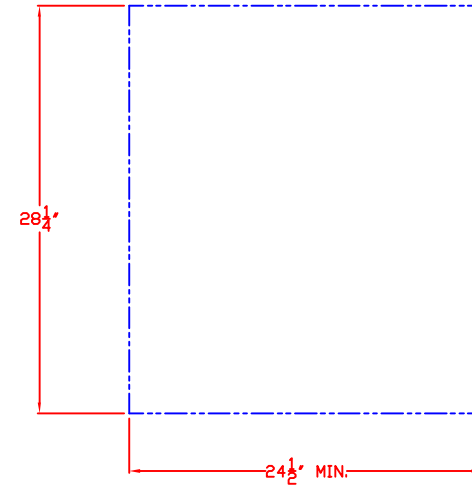

LYNX 23 IN. ACCESS DOOR
LEFT HAND
MODEL LDR21L-1
W/ DIMENSIONS

ISLAND CUTOUT
IN BLUE

FRONT VIEW

TOP VIEW

SIDE VIEW

1/12/11

LYNX 23 IN. ACCESS DOOR
LEFT HAND
MODEL LDR21L-1
ISLAND CUTOUT

TOP VIEW

SIDE VIEW

10/26/11

LYNX 30 IN. STORAGE ACCESSORY MODEL LSA30 W/ DIMENSIONS

ISLAND CUTOUT
IN BLUE

FRONT VIEW

SIDE VIEW

10/26/11

LYNX 30 IN. STORAGE ACCESSORY
MODEL LSA30
ISLAND CUTOUT

ISLAND CUTOUT
IN BLUE

TOP VIEW

FRONT VIEW

SIDE VIEW

LYNX 30 IN. ACCESS DOORS
MODEL LDR530
W/ DIMENSIONS

ISLAND CUTOUT
IN BLUE

TOP VIEW

FRONT VIEW