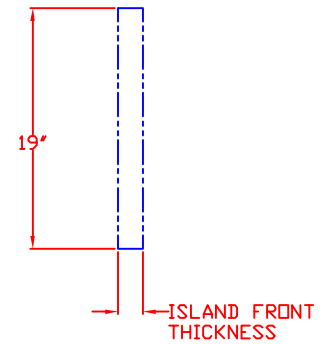

LYNX 42 IN. ACCESS DOORS
MODEL LDR42T
ISLAND CUTOUT

TOP VIEW

FRONT VIEW

SIDE VIEW