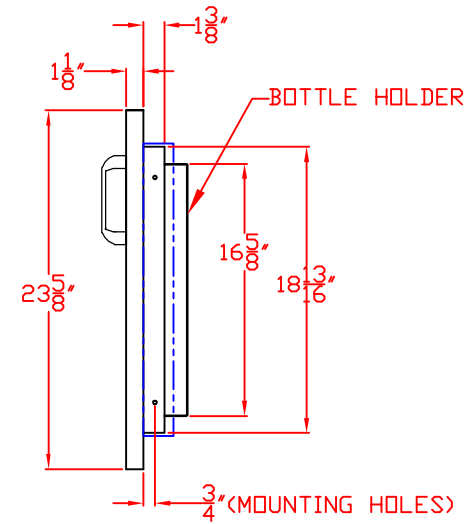

LYNX 23 IN. ACCESS DOOR
RIGHT HAND
MODEL LDR21R-1
W/ DIMENSIONS

ISLAND CUTOUT
IN BLUE

TOP VIEW