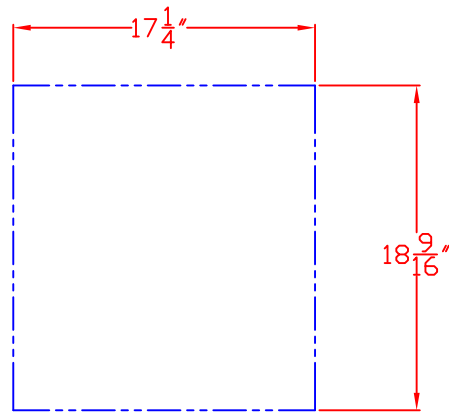

LYNX UTILITY DRAWER
MODEL LUD-XL-1
ISLAND CUTOUT

TOP VIEW

FRONT VIEW