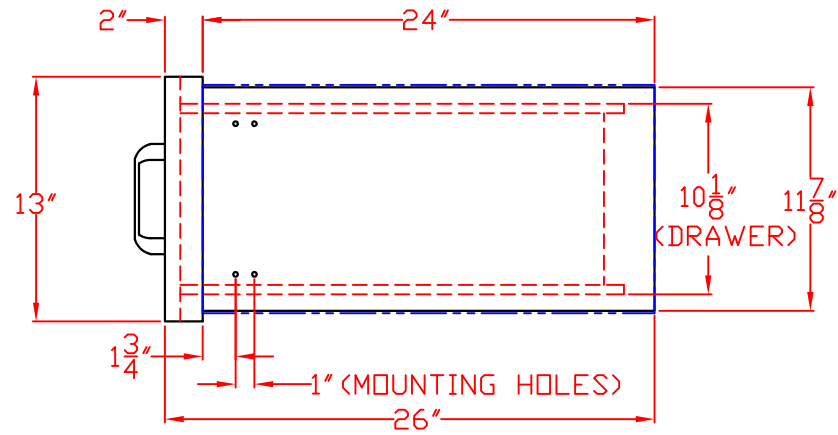

1/20/10

LYNX UTILITY DRAWER
MODEL LUD-E
W/ DIMENSIONS

TOP VIEW