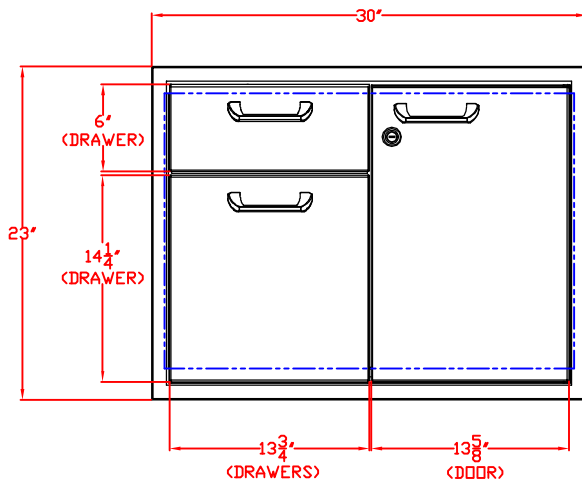

ISLAND CUTOUT
IN BLUE

FRONT VIEW

SIDE VIEW

10/26/11

LYNX 36 IN. STORAGE ACCESSORY
MODEL LSA36
ISLAND CUTOUT

ISLAND CUTOUT
IN BLUE

TOP VIEW

FRONT VIEW

SIDE VIEW

10/26/11

LYNX 30 IN. STORAGE ACCESSORY MODEL LSA30 W/ DIMENSIONS

ISLAND CUTOUT
IN BLUE

FRONT VIEW

SIDE VIEW

10/26/11

LYNX 30 IN. STORAGE ACCESSORY
MODEL LSA30
ISLAND CUTOUT