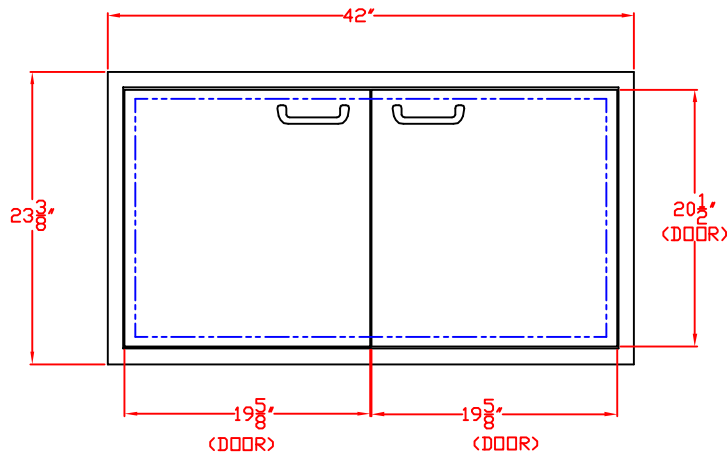

LYNX 23 IN. ACCESS DOOR
LEFT HAND
MODEL LDR21L-1
W/ DIMENSIONS

ISLAND CUTOUT
IN BLUE

FRONT VIEW

TOP VIEW

SIDE VIEW

1/12/11

LYNX 23 IN. ACCESS DOOR
LEFT HAND
MODEL LDR21L-1
ISLAND CUTOUT

TOP VIEW

05/15/12

LYNX 16 IN. STORAGE DRAWER
MODEL LDW16
W/ DIMENSIONS

ISLAND CUTOUT
IN BLUE

FRONT VIEW

SIDE VIEW

05/15/12

LYNX 16 IN. STORAGE DRAWER
MODEL LDW16
ISLAND CUTOUT

ISLAND CUTOUT
IN BLUE

TOP VIEW

FRONT VIEW

SIDE VIEW

LYNX 42 IN. ACCESS DOORS
MODEL LDR42T
W/ DIMENSIONS

ISLAND CUTOUT
IN BLUE

FRONT VIEW

TOP VIEW

SIDE VIEW

LYNX 42 IN. ACCESS DOORS
MODEL LDR42T
ISLAND CUTOUT

TOP VIEW

FRONT VIEW

SIDE VIEW

LYNX 36 IN. ACCESS DOORS
MODEL LDR36T
W/ DIMENSIONS

ISLAND CUTOUT
IN BLUE

FRONT VIEW

TOP VIEW