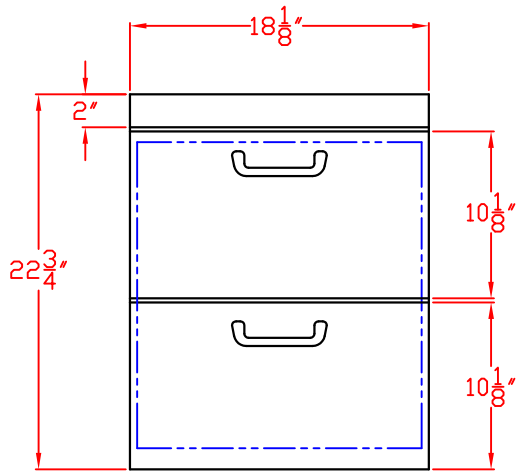

SIDE VIEW

1/20/10

LYNX UTILITY DRAWER
MODEL LUD-E
ISLAND CUTOUT

TOP VIEW

FRONT VIEW

SIDE VIEW

1/20/10

LYNX UTILITY DRAWER MODEL LUD-XL-1 W/ DIMENSIONS

ISLAND CUTOUT
IN BLUE

SIDE VIEW

LYNX UTILITY DRAWER
MODEL LUD-XL-1
ISLAND CUTOUT

TOP VIEW

FRONT VIEW

SIDE VIEW

10/26/11

LYNX 36 IN. STORAGE ACCESSORY
MODEL LSA36
W/ DIMENSIONS