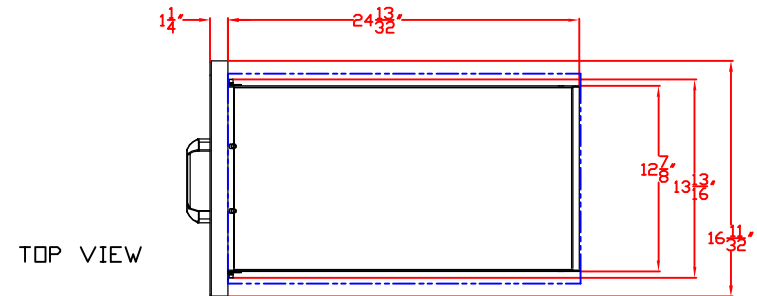

LYNX 19 IN. STORAGE DRAWER
MODEL LDW19
W/ DIMENSIONS

ISLAND CUTOUT
IN BLUE

05/15/12

LYNX 19 IN. STORAGE DRAWER
MODEL LDW19
ISLAND CUTOUT

ISLAND CUTOUT
IN BLUE

TOP VIEW

FRONT VIEW

SIDE VIEW

05/15/12

LYNX 16 IN. STORAGE DRAWER
MODEL LDW16
W/ DIMENSIONS

ISLAND CUTOUT
IN BLUE

FRONT VIEW

SIDE VIEW

05/15/12

LYNX 16 IN. STORAGE DRAWER
MODEL LDW16
ISLAND CUTOUT

ISLAND CUTOUT
IN BLUE

TOP VIEW

FRONT VIEW

SIDE VIEW

LYNX 42 IN. ACCESS DOORS
MODEL LDR42T
W/ DIMENSIONS

ISLAND CUTOUT
IN BLUE

FRONT VIEW

TOP VIEW

SIDE VIEW