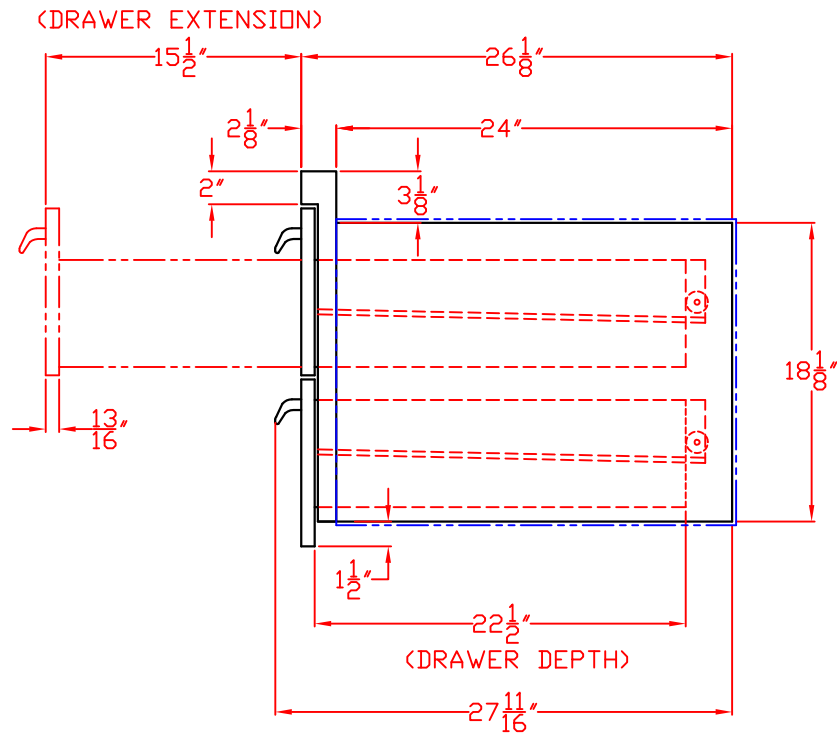

1/20/10

LYNX UTILITY DRAWER MODEL LUD-XL-1 W/ DIMENSIONS

ISLAND CUTOUT
IN BLUE

SIDE VIEW