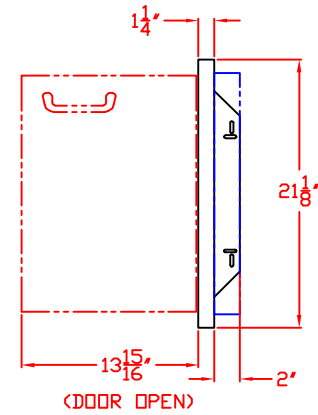

LYNX 23 IN. ACCESS DOOR
LEFT HAND
MODEL LDR21L-1
W/ DIMENSIONS

ISLAND CUTOUT
IN BLUE

FRONT VIEW

TOP VIEW

SIDE VIEW

1/12/11

LYNX 23 IN. ACCESS DOOR
LEFT HAND
MODEL LDR21L-1
ISLAND CUTOUT

TOP VIEW

FRONT VIEW

SIDE VIEW

LYNX 23 IN. ACCESS DOOR
RIGHT HAND
MODEL LDR21R-1
W/ DIMENSIONS

ISLAND CUTOUT
IN BLUE

FRONT VIEW

TOP VIEW

SIDE VIEW

LYNX 23 IN. ACCESS DOOR
RIGHT HAND
MODEL LDR21R-1
ISLAND CUTOUT

ISLAND CUTOUT
IN BLUE

TOP VIEW

FRONT VIEW

SIDE VIEW

LYNX 30 IN. ACCESS DOORS
MODEL LDR530
W/ DIMENSIONS

ISLAND CUTOUT
IN BLUE

TOP VIEW

FRONT VIEW

SIDE VIEW

LYNX 30 IN. ACCESS DOORS
MODEL LDR530
ISLAND CUTOUT

ISLAND CUTOUT
IN BLUE

TOP VIEW

FRONT VIEW

SIDE VIEW

05/15/12

LYNX 30 IN. STORAGE ACCESSORY
MODEL LSA530
W/ DIMENSIONS