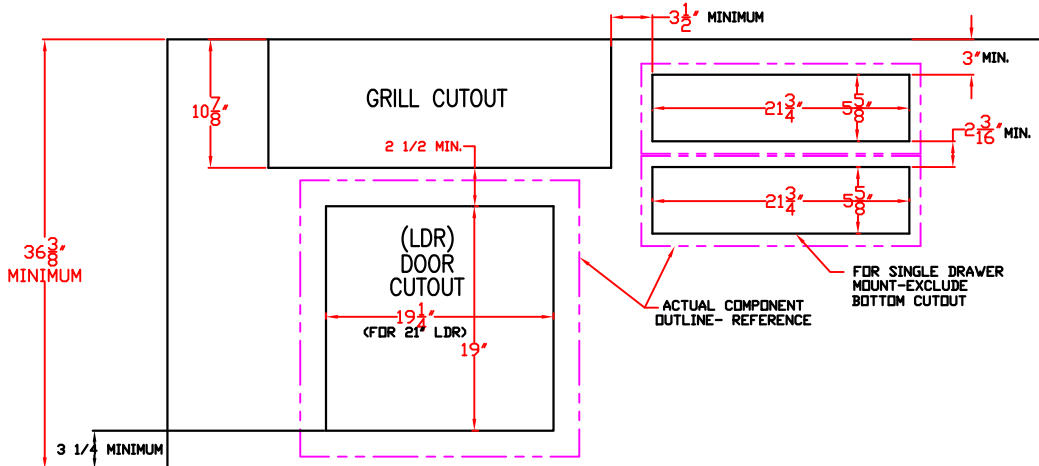

TYPICAL 1 OR 2-CLUSTER MOUNT DRAWER-
INDEPENDENT FROM LDR