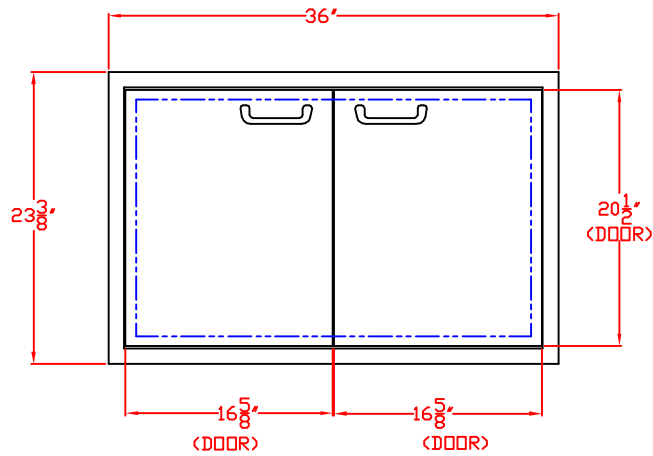

LYNX 23 IN. ACCESS DOOR
LEFT HAND
MODEL LDR21L-1
W/ DIMENSIONS

ISLAND CUTOUT
IN BLUE

FRONT VIEW

TOP VIEW

SIDE VIEW

1/12/11

LYNX 23 IN. ACCESS DOOR
LEFT HAND
MODEL LDR21L-1
ISLAND CUTOUT

TOP VIEW

TOP VIEW

FRONT VIEW

SIDE VIEW

LYNX 42 IN. ACCESS DOORS
MODEL LDR42T
W/ DIMENSIONS

ISLAND CUTOUT
IN BLUE

FRONT VIEW

TOP VIEW

SIDE VIEW

LYNX 42 IN. ACCESS DOORS
MODEL LDR42T
ISLAND CUTOUT

TOP VIEW

FRONT VIEW

SIDE VIEW

LYNX 36 IN. ACCESS DOORS
MODEL LDR36T
W/ DIMENSIONS

ISLAND CUTOUT
IN BLUE

FRONT VIEW

TOP VIEW

SIDE VIEW

LYNX 36 IN. ACCESS DOORS
MODEL LDR36T
ISLAND CUTOUT

TOP VIEW

FRONT VIEW

SIDE VIEW