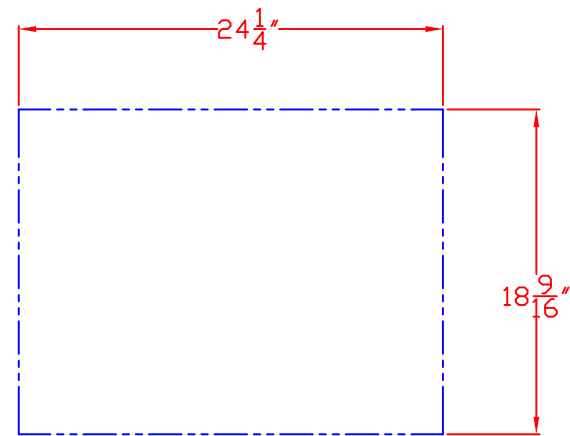

LYNX 23 IN. ACCESS DOOR
LEFT HAND
MODEL LDR21L-1
W/ DIMENSIONS

ISLAND CUTOUT
IN BLUE

FRONT VIEW

TOP VIEW

SIDE VIEW

1/12/11

LYNX 23 IN. ACCESS DOOR
LEFT HAND
MODEL LDR21L-1
ISLAND CUTOUT

TOP VIEW

ISLAND CUTOUT
IN BLUE

SIDE VIEW

LYNX UTILITY DRAWER
MODEL LUD-XL-1
ISLAND CUTOUT

TOP VIEW

FRONT VIEW

SIDE VIEW

10/26/11

LYNX 36 IN. STORAGE ACCESSORY
MODEL LSA36
W/ DIMENSIONS