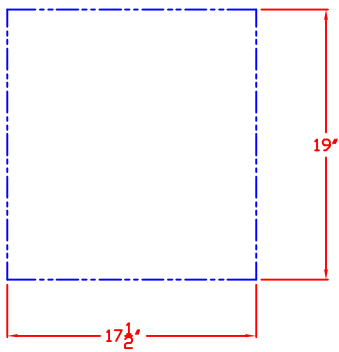

LYNX 23 IN. ACCESS DOOR
LEFT HAND
MODEL LDR21L-1
W/ DIMENSIONS

ISLAND CUTOUT
IN BLUE

FRONT VIEW

TOP VIEW

SIDE VIEW

1/12/11

LYNX 23 IN. ACCESS DOOR
LEFT HAND
MODEL LDR21L-1
ISLAND CUTOUT

TOP VIEW

LYNX 19 IN. STORAGE DRAWER
MODEL LDW19
W/ DIMENSIONS

ISLAND CUTOUT
IN BLUE

05/15/12

LYNX 19 IN. STORAGE DRAWER
MODEL LDW19
ISLAND CUTOUT

ISLAND CUTOUT
IN BLUE

TOP VIEW

FRONT VIEW

SIDE VIEW

05/15/12

LYNX 16 IN. STORAGE DRAWER
MODEL LDW16
W/ DIMENSIONS

ISLAND CUTOUT
IN BLUE

FRONT VIEW

SIDE VIEW

05/15/12

LYNX 16 IN. STORAGE DRAWER
MODEL LDW16
ISLAND CUTOUT

ISLAND CUTOUT
IN BLUE

TOP VIEW

FRONT VIEW

SIDE VIEW

LYNX 42 IN. ACCESS DOORS
MODEL LDR42T
W/ DIMENSIONS

ISLAND CUTOUT
IN BLUE

FRONT VIEW

TOP VIEW

SIDE VIEW