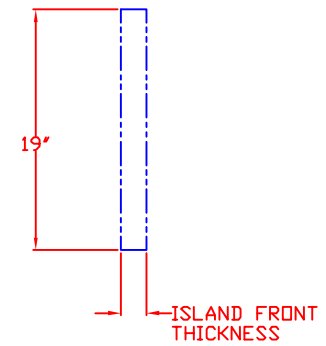

LYNX 23 IN. ACCESS DOOR
LEFT HAND
MODEL LDR21L-1
W/ DIMENSIONS

ISLAND CUTOUT
IN BLUE

FRONT VIEW

TOP VIEW

SIDE VIEW

1/12/11

LYNX 23 IN. ACCESS DOOR
LEFT HAND
MODEL LDR21L-1
ISLAND CUTOUT

TOP VIEW

TOP VIEW

FRONT VIEW

SIDE VIEW

LYNX 30 IN. ACCESS DOORS
MODEL LDR27-1
W/ DIMENSIONS

ISLAND CUTOUT
IN BLUE

FRONT VIEW

TOP VIEW

SIDE VIEW

LYNX 30 IN. ACCESS DOORS
MODEL LDR27-1
ISLAND CUTOUT

TOP VIEW

FRONT VIEW

SIDE VIEW

LYNX 33 IN. ACCESS DOORS MODEL LDR30-1 W/ DIMENSIONS

ISLAND CUTOUT
IN BLUE

FRONT VIEW

TOP VIEW

SIDE VIEW

LYNX 33 IN. ACCESS DOORS
MODEL LDR30-1
ISLAND CUTOUT

TOP VIEW

FRONT VIEW

SIDE VIEW

LYNX 39 IN. ACCESS DOORS
MODEL LDR36-2
W/ DIMENSIONS

ISLAND CUTOUT
IN BLUE

FRONT VIEW