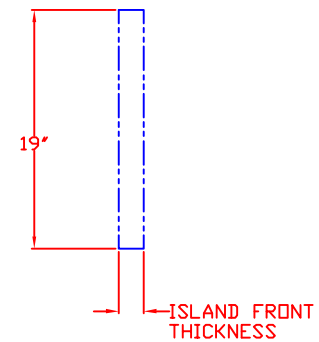

LYNX 23 IN. ACCESS DOOR
LEFT HAND
MODEL LDR21L-1
W/ DIMENSIONS

ISLAND CUTOUT
IN BLUE

FRONT VIEW

TOP VIEW

SIDE VIEW

1/12/11

LYNX 23 IN. ACCESS DOOR
LEFT HAND
MODEL LDR21L-1
ISLAND CUTOUT

TOP VIEW

TOP VIEW

FRONT VIEW

SIDE VIEW

LYNX 42 IN. ACCESS DOORS
MODEL LDR42T
W/ DIMENSIONS

ISLAND CUTOUT
IN BLUE

FRONT VIEW

TOP VIEW

SIDE VIEW

LYNX 42 IN. ACCESS DOORS
MODEL LDR42T
ISLAND CUTOUT

TOP VIEW

FRONT VIEW

SIDE VIEW

LYNX 36 IN. ACCESS DOORS
MODEL LDR36T
W/ DIMENSIONS

ISLAND CUTOUT
IN BLUE

FRONT VIEW

TOP VIEW

SIDE VIEW

LYNX 36 IN. ACCESS DOORS
MODEL LDR36T
ISLAND CUTOUT

TOP VIEW

FRONT VIEW

SIDE VIEW