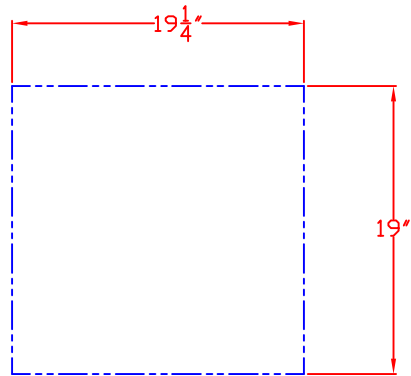

1/12/11

LYNX 23 IN. ACCESS DOOR
LEFT HAND
MODEL LDR21L-1
ISLAND CUTOUT

TOP VIEW

FRONT VIEW