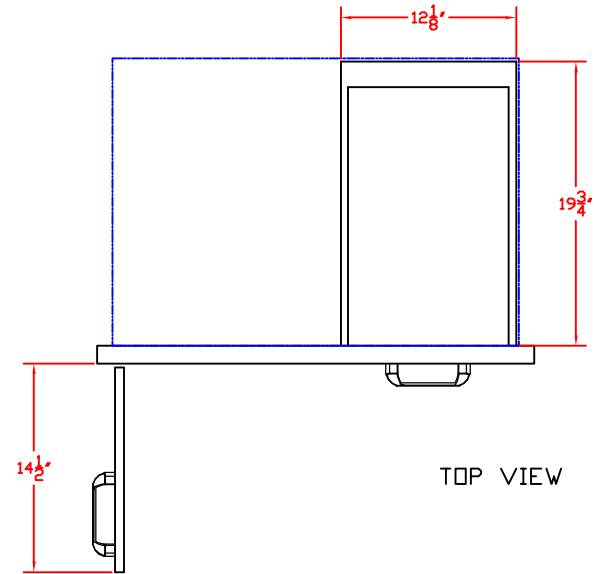

05/15/12

LYNX 30 IN. STORAGE ACCESSORY
MODEL LSA530
W/ DIMENSIONS

ISLAND CUTOUT
IN BLUE

SIDE VIEW

TOP VIEW

FRONT VIEW