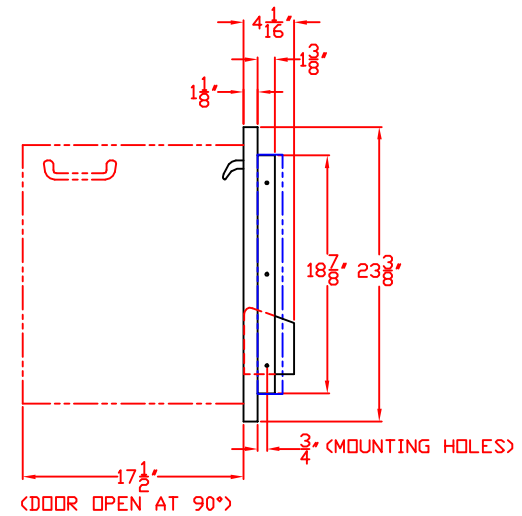

LYNX 23 IN. ACCESS DOOR
LEFT HAND
MODEL LDR21L-1
W/ DIMENSIONS

ISLAND CUTOUT
IN BLUE

FRONT VIEW

TOP VIEW

SIDE VIEW

1/12/11

LYNX 23 IN. ACCESS DOOR
LEFT HAND
MODEL LDR21L-1
ISLAND CUTOUT

TOP VIEW

LYNX 30 IN. ACCESS DOORS
MODEL LDR27-1
ISLAND CUTOUT

TOP VIEW

FRONT VIEW

SIDE VIEW

LYNX 33 IN. ACCESS DOORS MODEL LDR30-1 W/ DIMENSIONS

ISLAND CUTOUT
IN BLUE

FRONT VIEW

TOP VIEW

SIDE VIEW

LYNX 33 IN. ACCESS DOORS
MODEL LDR30-1
ISLAND CUTOUT

TOP VIEW

FRONT VIEW

SIDE VIEW

LYNX 39 IN. ACCESS DOORS
MODEL LDR36-2
W/ DIMENSIONS

ISLAND CUTOUT
IN BLUE

FRONT VIEW

TOP VIEW

SIDE VIEW

LYNX 39 IN. ACCESS DOORS
MODEL LDR36-2
ISLAND CUTOUT

TOP VIEW

FRONT VIEW

SIDE VIEW

LYNX 45 IN. ACCESS DOORS MODEL LDR42-1 W/ DIMENSIONS

ISLAND CUTOUT
IN BLUE