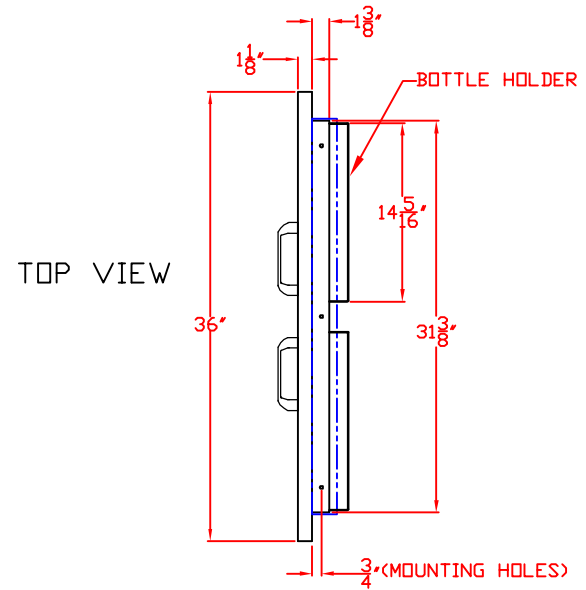

LYNX 23 IN. ACCESS DOOR
LEFT HAND
MODEL LDR21L-1
W/ DIMENSIONS

ISLAND CUTOUT
IN BLUE

FRONT VIEW

TOP VIEW

SIDE VIEW

1/12/11

LYNX 23 IN. ACCESS DOOR
LEFT HAND
MODEL LDR21L-1
ISLAND CUTOUT

TOP VIEW

TOP VIEW

FRONT VIEW

SIDE VIEW

LYNX 42 IN. ACCESS DOORS
MODEL LDR42T
W/ DIMENSIONS

ISLAND CUTOUT
IN BLUE

FRONT VIEW

TOP VIEW

SIDE VIEW

LYNX 42 IN. ACCESS DOORS
MODEL LDR42T
ISLAND CUTOUT

TOP VIEW

FRONT VIEW

SIDE VIEW

LYNX 36 IN. ACCESS DOORS
MODEL LDR36T
W/ DIMENSIONS

ISLAND CUTOUT
IN BLUE

FRONT VIEW

TOP VIEW

SIDE VIEW

LYNX 36 IN. ACCESS DOORS
MODEL LDR36T
ISLAND CUTOUT

TOP VIEW

FRONT VIEW

SIDE VIEW