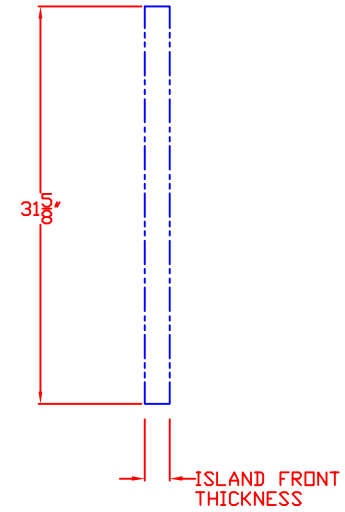

LYNX 23 IN. ACCESS DOOR
LEFT HAND
MODEL LDR21L-1
W/ DIMENSIONS

ISLAND CUTOUT
IN BLUE

FRONT VIEW

TOP VIEW

SIDE VIEW

1/12/11

LYNX 23 IN. ACCESS DOOR
LEFT HAND
MODEL LDR21L-1
ISLAND CUTOUT

TOP VIEW

TOP VIEW

FRONT VIEW

SIDE VIEW

LYNX 42 IN. ACCESS DOORS
MODEL LDR42T
W/ DIMENSIONS

ISLAND CUTOUT
IN BLUE

FRONT VIEW

TOP VIEW

SIDE VIEW

LYNX 42 IN. ACCESS DOORS
MODEL LDR42T
ISLAND CUTOUT

TOP VIEW

FRONT VIEW

SIDE VIEW

LYNX 36 IN. ACCESS DOORS
MODEL LDR36T
W/ DIMENSIONS

ISLAND CUTOUT
IN BLUE

FRONT VIEW

TOP VIEW

SIDE VIEW

LYNX 36 IN. ACCESS DOORS
MODEL LDR36T
ISLAND CUTOUT

TOP VIEW

FRONT VIEW

SIDE VIEW