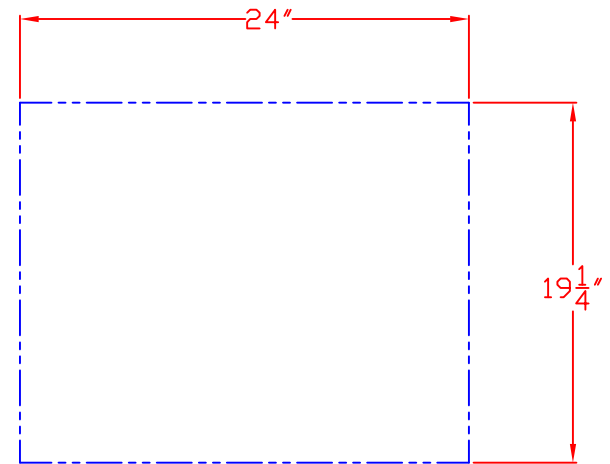

LYNX 23 IN. ACCESS DOOR
LEFT HAND
MODEL LDR21L-1
W/ DIMENSIONS

ISLAND CUTOUT
IN BLUE

FRONT VIEW

TOP VIEW

SIDE VIEW

1/12/11

LYNX 23 IN. ACCESS DOOR
LEFT HAND
MODEL LDR21L-1
ISLAND CUTOUT

TOP VIEW

SIDE VIEW

1/20/10

LYNX UTILITY DRAWER
MODEL LUD-E
ISLAND CUTOUT

TOP VIEW

FRONT VIEW

SIDE VIEW

1/20/10

LYNX UTILITY DRAWER MODEL LUD-XL-1 W/ DIMENSIONS