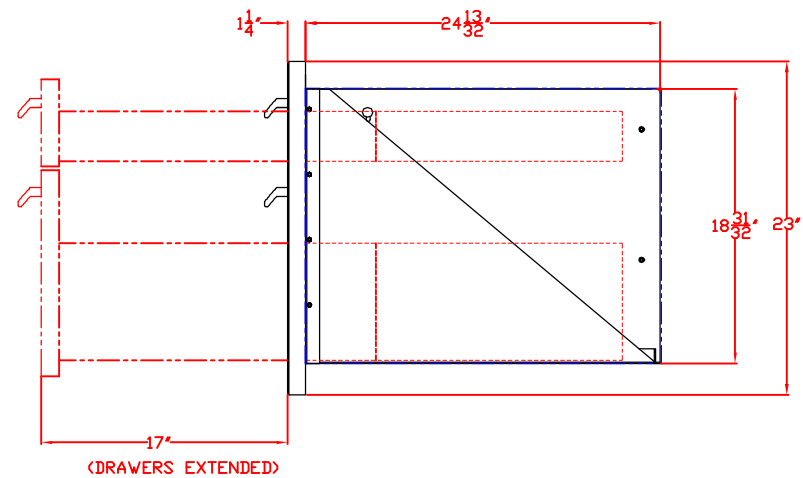

LYNX 23 IN. ACCESS DOOR
LEFT HAND
MODEL LDR21L-1
W/ DIMENSIONS

ISLAND CUTOUT
IN BLUE

FRONT VIEW

TOP VIEW

SIDE VIEW

1/12/11

LYNX 23 IN. ACCESS DOOR
LEFT HAND
MODEL LDR21L-1
ISLAND CUTOUT

TOP VIEW

SIDE VIEW

10/26/11

LYNX 30 IN. STORAGE ACCESSORY MODEL LSA30 W/ DIMENSIONS

ISLAND CUTOUT
IN BLUE

FRONT VIEW

SIDE VIEW

10/26/11

LYNX 30 IN. STORAGE ACCESSORY
MODEL LSA30
ISLAND CUTOUT

ISLAND CUTOUT
IN BLUE

TOP VIEW

FRONT VIEW

SIDE VIEW

LYNX 30 IN. ACCESS DOORS
MODEL LDR530
W/ DIMENSIONS

ISLAND CUTOUT
IN BLUE

TOP VIEW

FRONT VIEW

SIDE VIEW

LYNX 30 IN. ACCESS DOORS
MODEL LDR530
ISLAND CUTOUT

ISLAND CUTOUT
IN BLUE

TOP VIEW

FRONT VIEW

SIDE VIEW

05/15/12

LYNX 30 IN. STORAGE ACCESSORY
MODEL LSA530
W/ DIMENSIONS