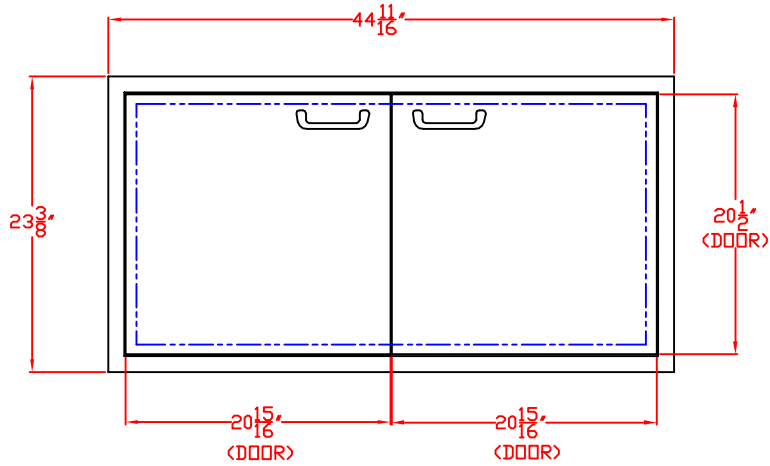

LYNX 30 IN. ACCESS DOORS
MODEL LDR27-1
ISLAND CUTOUT

TOP VIEW

FRONT VIEW

SIDE VIEW

LYNX 33 IN. ACCESS DOORS MODEL LDR30-1 W/ DIMENSIONS

ISLAND CUTOUT
IN BLUE

FRONT VIEW

TOP VIEW

SIDE VIEW

LYNX 33 IN. ACCESS DOORS
MODEL LDR30-1
ISLAND CUTOUT

TOP VIEW

FRONT VIEW

SIDE VIEW

LYNX 39 IN. ACCESS DOORS
MODEL LDR36-2
W/ DIMENSIONS

ISLAND CUTOUT
IN BLUE

FRONT VIEW

TOP VIEW

SIDE VIEW

LYNX 39 IN. ACCESS DOORS
MODEL LDR36-2
ISLAND CUTOUT

TOP VIEW

FRONT VIEW

SIDE VIEW

LYNX 45 IN. ACCESS DOORS MODEL LDR42-1 W/ DIMENSIONS

ISLAND CUTOUT
IN BLUE

FRONT VIEW

TOP VIEW

SIDE VIEW

LYNX 45 IN. ACCESS DOORS
MODEL LDR42-1
ISLAND CUTOUT

TOP VIEW

FRONT VIEW

SIDE VIEW

1/20/10