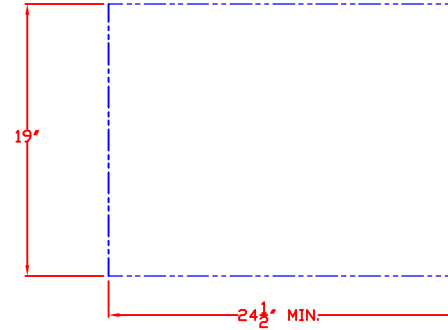

ISLAND CUTOUT
IN BLUE

FRONT VIEW

SIDE VIEW

10/26/11

LYNX 36 IN. STORAGE ACCESSORY
MODEL LSA36
ISLAND CUTOUT

ISLAND CUTOUT
IN BLUE

TOP VIEW

FRONT VIEW

SIDE VIEW

10/26/11

LYNX 30 IN. STORAGE ACCESSORY MODEL LSA30 W/ DIMENSIONS

ISLAND CUTOUT
IN BLUE

FRONT VIEW

SIDE VIEW

10/26/11

LYNX 30 IN. STORAGE ACCESSORY
MODEL LSA30
ISLAND CUTOUT