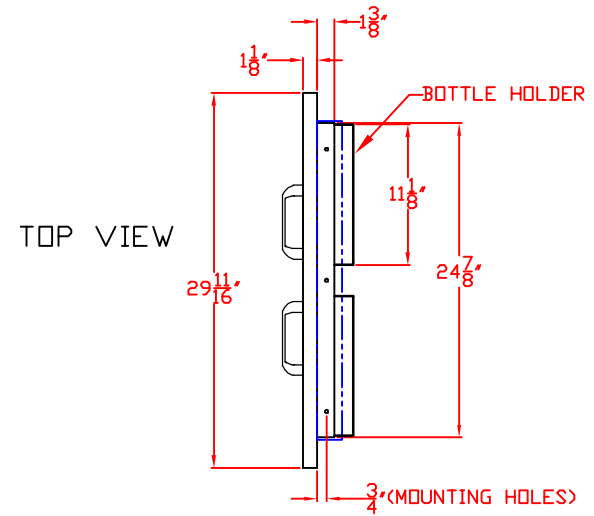

FRONT VIEW

SIDE VIEW

LYNX 23 IN. ACCESS DOOR
RIGHT HAND
MODEL LDR21R-1
W/ DIMENSIONS

ISLAND CUTOUT
IN BLUE

FRONT VIEW

TOP VIEW

SIDE VIEW

LYNX 23 IN. ACCESS DOOR
RIGHT HAND
MODEL LDR21R-1
ISLAND CUTOUT

TOP VIEW

FRONT VIEW

SIDE VIEW

LYNX 30 IN. ACCESS DOORS
MODEL LDR27-1
W/ DIMENSIONS

ISLAND CUTOUT
IN BLUE

FRONT VIEW

TOP VIEW

SIDE VIEW

LYNX 30 IN. ACCESS DOORS
MODEL LDR27-1
ISLAND CUTOUT

TOP VIEW

FRONT VIEW

SIDE VIEW

LYNX 33 IN. ACCESS DOORS MODEL LDR30-1 W/ DIMENSIONS

ISLAND CUTOUT
IN BLUE

FRONT VIEW

TOP VIEW

SIDE VIEW

LYNX 33 IN. ACCESS DOORS
MODEL LDR30-1
ISLAND CUTOUT

TOP VIEW

FRONT VIEW

SIDE VIEW

LYNX 39 IN. ACCESS DOORS
MODEL LDR36-2
W/ DIMENSIONS

ISLAND CUTOUT
IN BLUE

FRONT VIEW