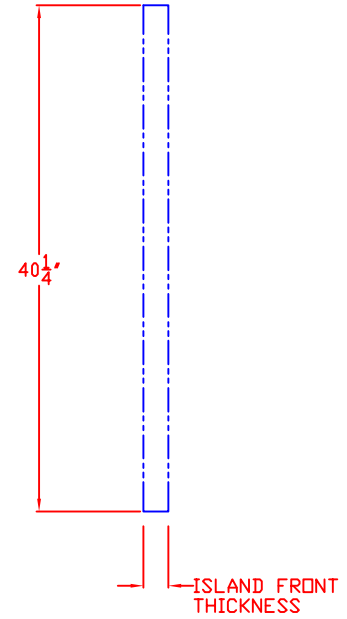

LYNX 23 IN. ACCESS DOOR
LEFT HAND
MODEL LDR21L-1
W/ DIMENSIONS

ISLAND CUTOUT
IN BLUE

FRONT VIEW

TOP VIEW

SIDE VIEW

1/12/11

LYNX 23 IN. ACCESS DOOR
LEFT HAND
MODEL LDR21L-1
ISLAND CUTOUT

TOP VIEW

FRONT VIEW

SIDE VIEW

LYNX 23 IN. ACCESS DOOR
RIGHT HAND
MODEL LDR21R-1
W/ DIMENSIONS

ISLAND CUTOUT
IN BLUE

FRONT VIEW

TOP VIEW

SIDE VIEW

LYNX 23 IN. ACCESS DOOR
RIGHT HAND
MODEL LDR21R-1
ISLAND CUTOUT

TOP VIEW

SIDE VIEW

LYNX 39 IN. ACCESS DOORS
MODEL LDR36-2
ISLAND CUTOUT

TOP VIEW

FRONT VIEW

SIDE VIEW

LYNX 45 IN. ACCESS DOORS MODEL LDR42-1 W/ DIMENSIONS

ISLAND CUTOUT
IN BLUE

FRONT VIEW

TOP VIEW

SIDE VIEW

LYNX 45 IN. ACCESS DOORS
MODEL LDR42-1
ISLAND CUTOUT

TOP VIEW

FRONT VIEW

SIDE VIEW

1/20/10