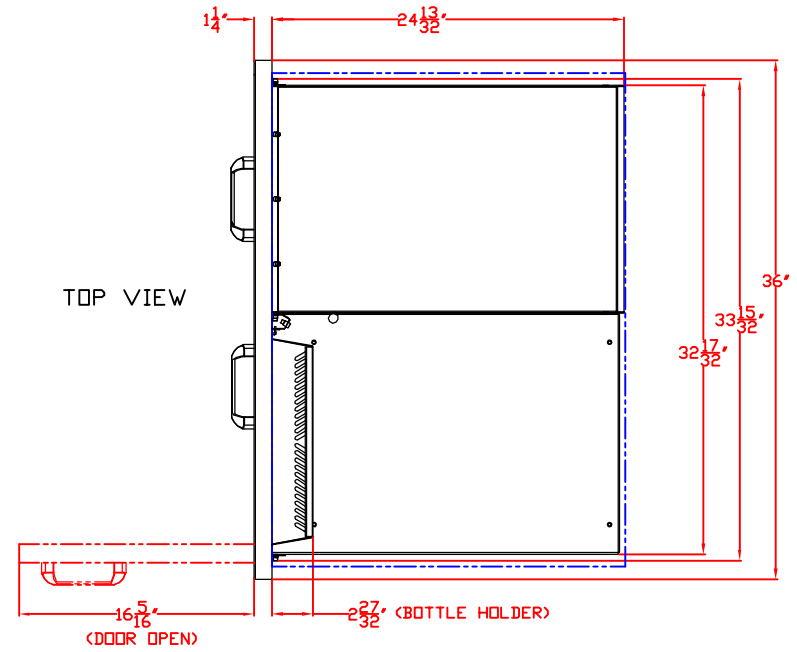

10/26/11

LYNX 36 IN. STORAGE ACCESSORY
MODEL LSA36
W/ DIMENSIONS

ISLAND CUTOUT
IN BLUE

FRONT VIEW