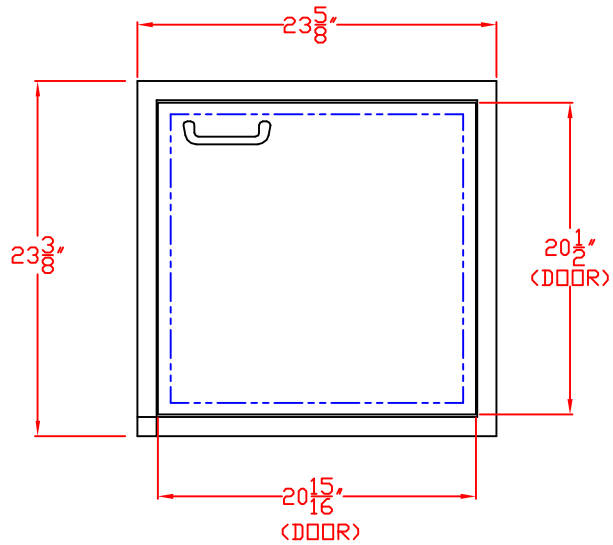

LYNX 23 IN. ACCESS DOOR
RIGHT HAND
MODEL LDR21R-1
W/ DIMENSIONS

ISLAND CUTOUT
IN BLUE

FRONT VIEW