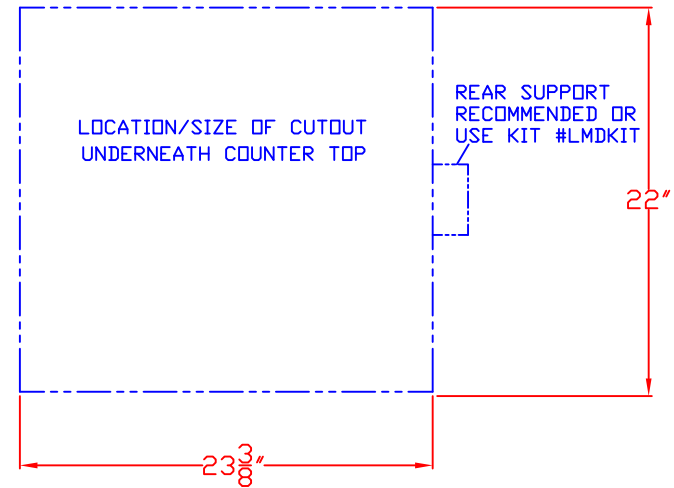

TOP VIEW

SIDE VIEW