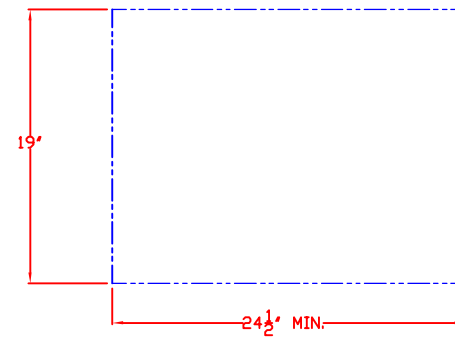

SIDE VIEW

10/26/11

LYNX 30 IN. STORAGE ACCESSORY MODEL LSA30 W/ DIMENSIONS

ISLAND CUTOUT
IN BLUE

FRONT VIEW

SIDE VIEW

10/26/11

LYNX 30 IN. STORAGE ACCESSORY
MODEL LSA30
ISLAND CUTOUT

ISLAND CUTOUT
IN BLUE

TOP VIEW

FRONT VIEW

SIDE VIEW

LYNX 30 IN. ACCESS DOORS
MODEL LDR530
W/ DIMENSIONS

ISLAND CUTOUT
IN BLUE

TOP VIEW

FRONT VIEW