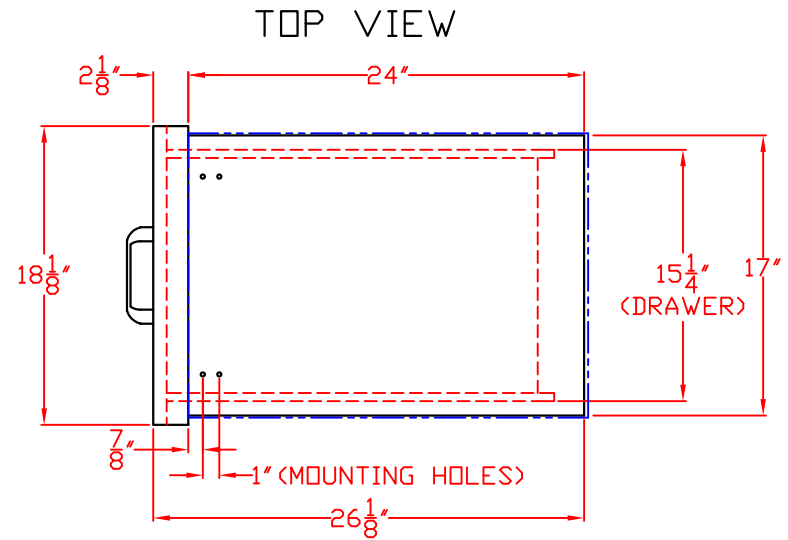

1/20/10

LYNX UTILITY DRAWER MODEL LUD-XL-1 W/ DIMENSIONS

ISLAND CUTOUT
IN BLUE

SIDE VIEW