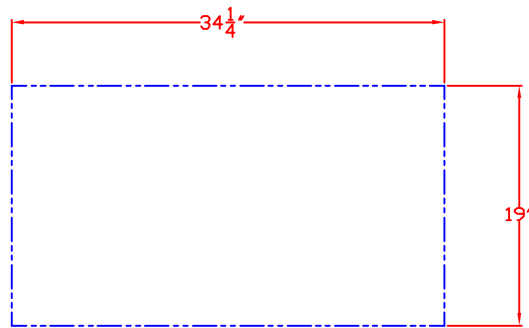

LYNX 23 IN. ACCESS DOOR
LEFT HAND
MODEL LDR21L-1
W/ DIMENSIONS

ISLAND CUTOUT
IN BLUE

FRONT VIEW

TOP VIEW

SIDE VIEW

1/12/11

LYNX 23 IN. ACCESS DOOR
LEFT HAND
MODEL LDR21L-1
ISLAND CUTOUT

TOP VIEW

LYNX 30 IN. ACCESS DOORS
MODEL LDR27-1
ISLAND CUTOUT

TOP VIEW

FRONT VIEW

SIDE VIEW

LYNX 33 IN. ACCESS DOORS MODEL LDR30-1 W/ DIMENSIONS

ISLAND CUTOUT
IN BLUE

FRONT VIEW

TOP VIEW

SIDE VIEW

LYNX 33 IN. ACCESS DOORS
MODEL LDR30-1
ISLAND CUTOUT

TOP VIEW

FRONT VIEW

SIDE VIEW

LYNX 39 IN. ACCESS DOORS
MODEL LDR36-2
W/ DIMENSIONS

ISLAND CUTOUT
IN BLUE

FRONT VIEW

TOP VIEW

SIDE VIEW

LYNX 39 IN. ACCESS DOORS
MODEL LDR36-2
ISLAND CUTOUT

TOP VIEW

FRONT VIEW

SIDE VIEW

LYNX 45 IN. ACCESS DOORS MODEL LDR42-1 W/ DIMENSIONS

ISLAND CUTOUT
IN BLUE