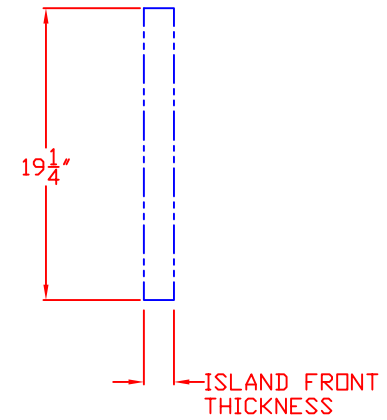

1/12/11

LYNX 23 IN. ACCESS DOOR
LEFT HAND
MODEL LDR21L-1
ISLAND CUTOUT

TOP VIEW

FRONT VIEW