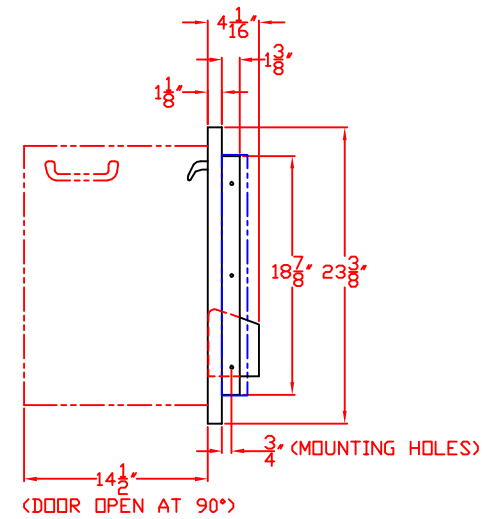

LYNX 23 IN. ACCESS DOOR
LEFT HAND
MODEL LDR21L-1
W/ DIMENSIONS

ISLAND CUTOUT
IN BLUE

FRONT VIEW

TOP VIEW

SIDE VIEW

1/12/11

LYNX 23 IN. ACCESS DOOR
LEFT HAND
MODEL LDR21L-1
ISLAND CUTOUT

TOP VIEW

LYNX 30 IN. ACCESS DOORS
MODEL LDR27-1
ISLAND CUTOUT

TOP VIEW

FRONT VIEW

SIDE VIEW

LYNX 33 IN. ACCESS DOORS MODEL LDR30-1 W/ DIMENSIONS

ISLAND CUTOUT
IN BLUE

FRONT VIEW

TOP VIEW

SIDE VIEW

LYNX 33 IN. ACCESS DOORS
MODEL LDR30-1
ISLAND CUTOUT

TOP VIEW

FRONT VIEW

SIDE VIEW

LYNX 39 IN. ACCESS DOORS
MODEL LDR36-2
W/ DIMENSIONS

ISLAND CUTOUT
IN BLUE

FRONT VIEW

TOP VIEW

SIDE VIEW

LYNX 39 IN. ACCESS DOORS
MODEL LDR36-2
ISLAND CUTOUT

TOP VIEW

FRONT VIEW

SIDE VIEW

LYNX 45 IN. ACCESS DOORS MODEL LDR42-1 W/ DIMENSIONS

ISLAND CUTOUT
IN BLUE