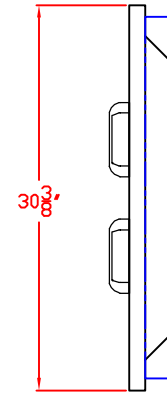

LYNX 23 IN. ACCESS DOOR
LEFT HAND
MODEL LDR21L-1
W/ DIMENSIONS

ISLAND CUTOUT
IN BLUE

FRONT VIEW

TOP VIEW

SIDE VIEW

1/12/11

LYNX 23 IN. ACCESS DOOR
LEFT HAND
MODEL LDR21L-1
ISLAND CUTOUT

TOP VIEW

FRONT VIEW

SIDE VIEW

LYNX 23 IN. ACCESS DOOR
RIGHT HAND
MODEL LDR21R-1
W/ DIMENSIONS

ISLAND CUTOUT
IN BLUE

FRONT VIEW

TOP VIEW

SIDE VIEW

LYNX 23 IN. ACCESS DOOR
RIGHT HAND
MODEL LDR21R-1
ISLAND CUTOUT

ISLAND CUTOUT
IN BLUE

TOP VIEW

FRONT VIEW

SIDE VIEW

LYNX 30 IN. ACCESS DOORS
MODEL LDR530
W/ DIMENSIONS

ISLAND CUTOUT
IN BLUE

TOP VIEW

FRONT VIEW

SIDE VIEW

LYNX 30 IN. ACCESS DOORS
MODEL LDR530
ISLAND CUTOUT

ISLAND CUTOUT
IN BLUE

TOP VIEW

FRONT VIEW

SIDE VIEW

05/15/12

LYNX 30 IN. STORAGE ACCESSORY
MODEL LSA530
W/ DIMENSIONS