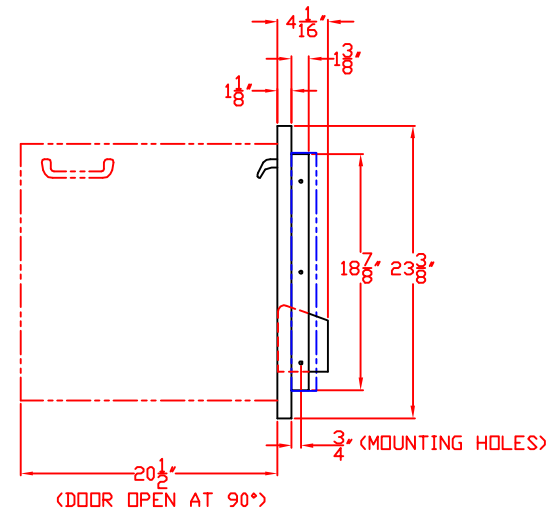

LYNX 42 IN. ACCESS DOORS
MODEL LDR42T
W/ DIMENSIONS

ISLAND CUTOUT
IN BLUE

SIDE VIEW