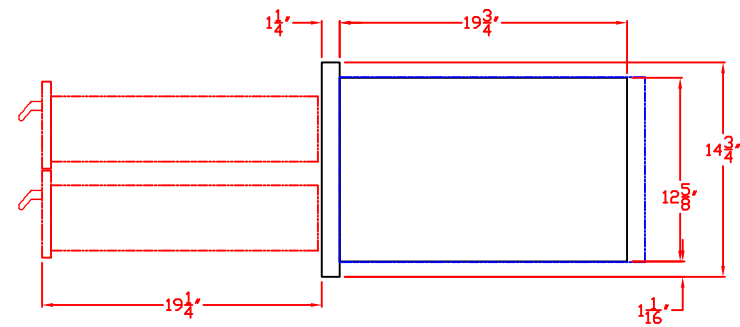

TOP VIEW

SIDE VIEW

FRONT VIEW

05/15/12

LYNX 17 IN. STORAGE DRAWER
MODEL LUD517
W/ DIMENSIONS

ISLAND CUTOUT
IN BLUE

TOP VIEW

FRONT VIEW