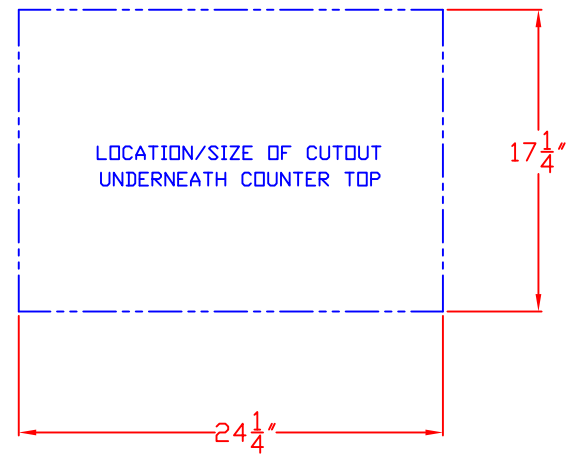

LYNX UTILITY DRAWER
MODEL LUD-XL-1
ISLAND CUTOUT

TOP VIEW

FRONT VIEW