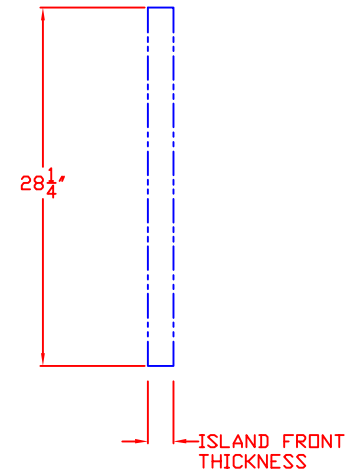

LYNX 23 IN. ACCESS DOOR
LEFT HAND
MODEL LDR21L-1
W/ DIMENSIONS

ISLAND CUTOUT
IN BLUE

FRONT VIEW

TOP VIEW

SIDE VIEW

1/12/11

LYNX 23 IN. ACCESS DOOR
LEFT HAND
MODEL LDR21L-1
ISLAND CUTOUT

TOP VIEW

TOP VIEW

FRONT VIEW

SIDE VIEW

LYNX 30 IN. ACCESS DOORS
MODEL LDR27-1
W/ DIMENSIONS

ISLAND CUTOUT
IN BLUE

FRONT VIEW

TOP VIEW

SIDE VIEW

LYNX 30 IN. ACCESS DOORS
MODEL LDR27-1
ISLAND CUTOUT

TOP VIEW

FRONT VIEW

SIDE VIEW

LYNX 33 IN. ACCESS DOORS MODEL LDR30-1 W/ DIMENSIONS

ISLAND CUTOUT
IN BLUE

FRONT VIEW

TOP VIEW

SIDE VIEW

LYNX 33 IN. ACCESS DOORS
MODEL LDR30-1
ISLAND CUTOUT

TOP VIEW

FRONT VIEW

SIDE VIEW

LYNX 39 IN. ACCESS DOORS
MODEL LDR36-2
W/ DIMENSIONS

ISLAND CUTOUT
IN BLUE

FRONT VIEW