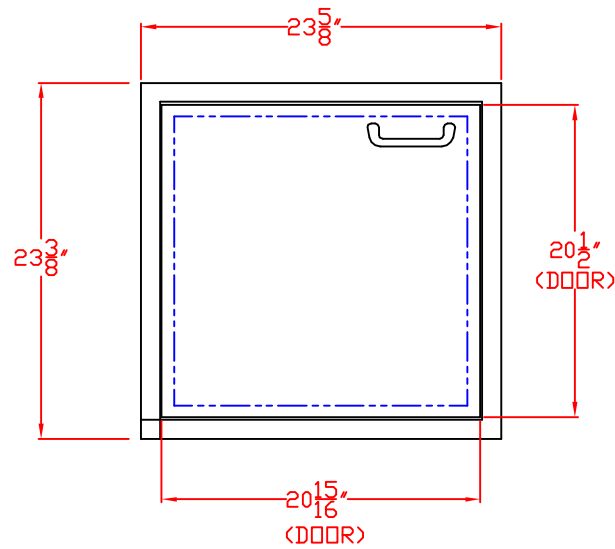

LYNX 23 IN. ACCESS DOOR
LEFT HAND
MODEL LDR21L-1
W/ DIMENSIONS

ISLAND CUTOUT
IN BLUE

FRONT VIEW