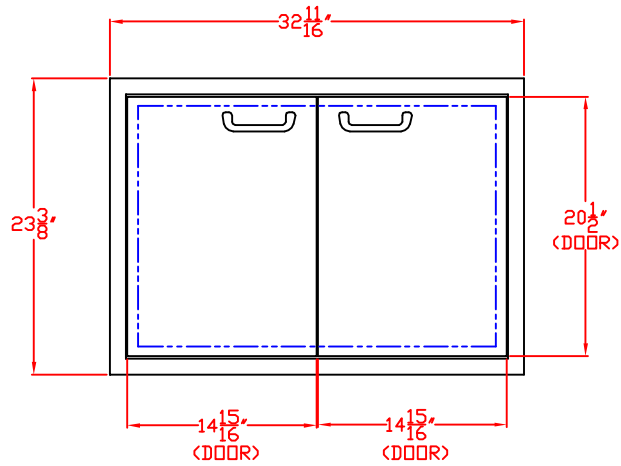

TOP VIEW

FRONT VIEW

SIDE VIEW

LYNX 30 IN. ACCESS DOORS
MODEL LDR27-1
W/ DIMENSIONS

ISLAND CUTOUT
IN BLUE

FRONT VIEW

TOP VIEW

SIDE VIEW

LYNX 30 IN. ACCESS DOORS
MODEL LDR27-1
ISLAND CUTOUT

TOP VIEW

FRONT VIEW

SIDE VIEW

LYNX 33 IN. ACCESS DOORS MODEL LDR30-1 W/ DIMENSIONS

ISLAND CUTOUT
IN BLUE

FRONT VIEW

TOP VIEW

SIDE VIEW

LYNX 33 IN. ACCESS DOORS
MODEL LDR30-1
ISLAND CUTOUT

TOP VIEW

FRONT VIEW

SIDE VIEW

LYNX 39 IN. ACCESS DOORS
MODEL LDR36-2
W/ DIMENSIONS

ISLAND CUTOUT
IN BLUE

FRONT VIEW

TOP VIEW

SIDE VIEW

LYNX 39 IN. ACCESS DOORS
MODEL LDR36-2
ISLAND CUTOUT

TOP VIEW

FRONT VIEW

SIDE VIEW

LYNX 45 IN. ACCESS DOORS MODEL LDR42-1 W/ DIMENSIONS

ISLAND CUTOUT
IN BLUE