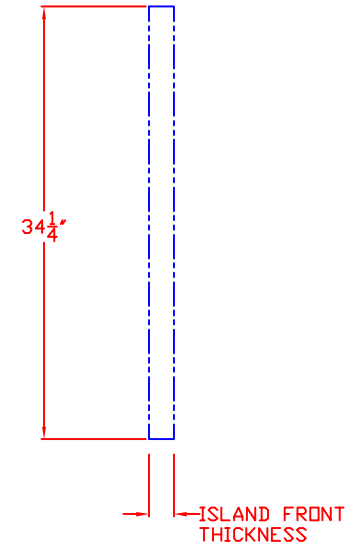

LYNX 23 IN. ACCESS DOOR
LEFT HAND
MODEL LDR21L-1
W/ DIMENSIONS

ISLAND CUTOUT
IN BLUE

FRONT VIEW

TOP VIEW

SIDE VIEW

1/12/11

LYNX 23 IN. ACCESS DOOR
LEFT HAND
MODEL LDR21L-1
ISLAND CUTOUT

TOP VIEW

LYNX 30 IN. ACCESS DOORS
MODEL LDR27-1
ISLAND CUTOUT

TOP VIEW

FRONT VIEW

SIDE VIEW

LYNX 33 IN. ACCESS DOORS MODEL LDR30-1 W/ DIMENSIONS

ISLAND CUTOUT
IN BLUE

FRONT VIEW

TOP VIEW

SIDE VIEW

LYNX 33 IN. ACCESS DOORS
MODEL LDR30-1
ISLAND CUTOUT

TOP VIEW

FRONT VIEW

SIDE VIEW

LYNX 39 IN. ACCESS DOORS
MODEL LDR36-2
W/ DIMENSIONS

ISLAND CUTOUT
IN BLUE

FRONT VIEW

TOP VIEW

SIDE VIEW

LYNX 39 IN. ACCESS DOORS
MODEL LDR36-2
ISLAND CUTOUT

TOP VIEW

FRONT VIEW

SIDE VIEW

LYNX 45 IN. ACCESS DOORS MODEL LDR42-1 W/ DIMENSIONS

ISLAND CUTOUT
IN BLUE