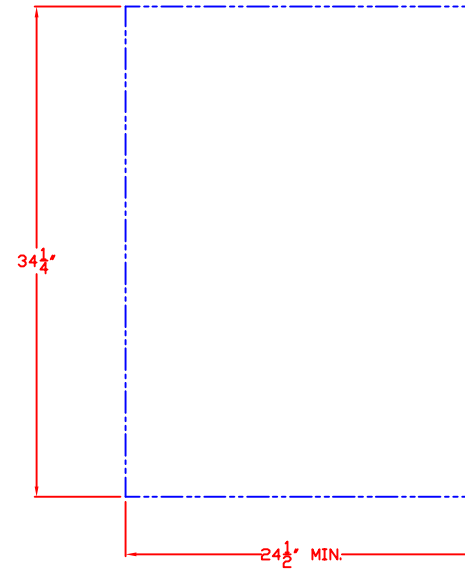

LYNX 23 IN. ACCESS DOOR
LEFT HAND
MODEL LDR21L-1
W/ DIMENSIONS

ISLAND CUTOUT
IN BLUE

FRONT VIEW

TOP VIEW

SIDE VIEW

1/12/11

LYNX 23 IN. ACCESS DOOR
LEFT HAND
MODEL LDR21L-1
ISLAND CUTOUT

TOP VIEW

ISLAND CUTOUT
IN BLUE

FRONT VIEW

SIDE VIEW

10/26/11

LYNX 36 IN. STORAGE ACCESSORY
MODEL LSA36
ISLAND CUTOUT

ISLAND CUTOUT
IN BLUE

TOP VIEW

FRONT VIEW

SIDE VIEW

10/26/11

LYNX 30 IN. STORAGE ACCESSORY MODEL LSA30 W/ DIMENSIONS

ISLAND CUTOUT
IN BLUE

FRONT VIEW

SIDE VIEW

10/26/11

LYNX 30 IN. STORAGE ACCESSORY
MODEL LSA30
ISLAND CUTOUT