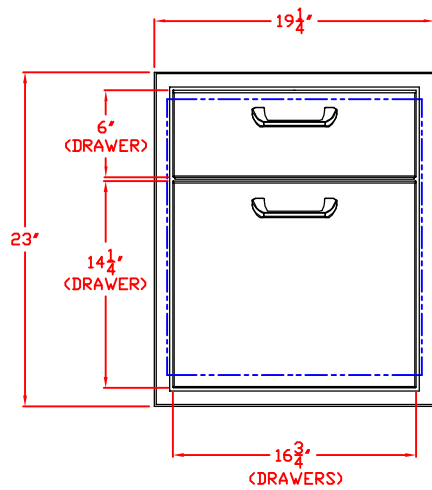

SIDE VIEW

05/15/12

LYNX 17 IN. STORAGE DRAWER
MODEL LUD517
ISLAND CUTOUT

ISLAND CUTOUT
IN BLUE

TOP VIEW

FRONT VIEW

SIDE VIEW

05/15/12

LYNX 19 IN. STORAGE DRAWER
MODEL LDW19
W/ DIMENSIONS

ISLAND CUTOUT
IN BLUE

05/15/12

LYNX 19 IN. STORAGE DRAWER
MODEL LDW19
ISLAND CUTOUT

ISLAND CUTOUT
IN BLUE

TOP VIEW

FRONT VIEW

SIDE VIEW