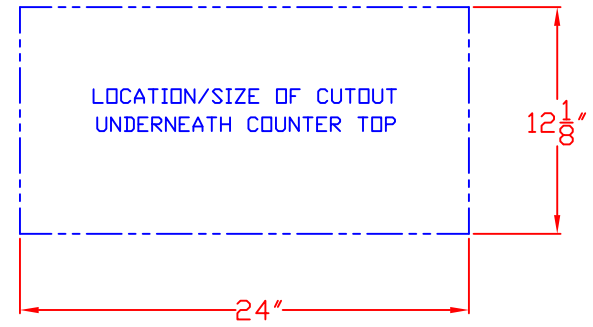

1/20/10

LYNX UTILITY DRAWER
MODEL LUD-E
ISLAND CUTOUT

TOP VIEW

FRONT VIEW