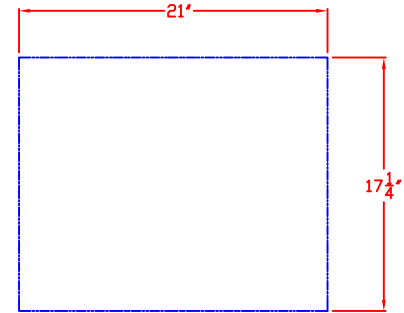

05/15/12

LYNX 17 IN. STORAGE DRAWER
MODEL LUD517
ISLAND CUTOUT

ISLAND CUTOUT
IN BLUE

TOP VIEW