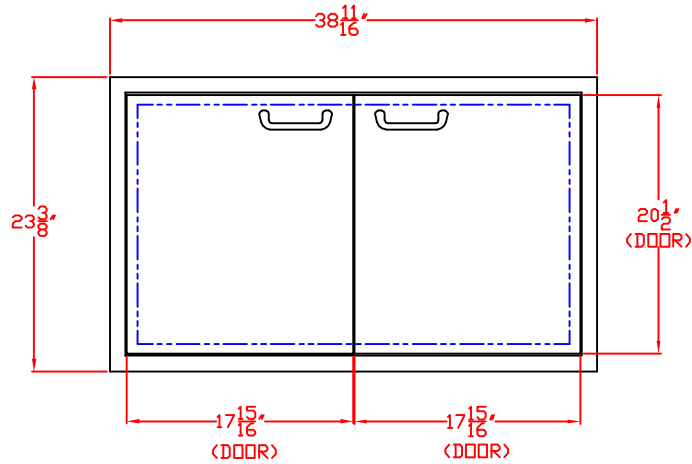

TOP VIEW

FRONT VIEW

SIDE VIEW

LYNX 30 IN. ACCESS DOORS
MODEL LDR27-1
W/ DIMENSIONS

ISLAND CUTOUT
IN BLUE

FRONT VIEW

TOP VIEW

SIDE VIEW

LYNX 30 IN. ACCESS DOORS
MODEL LDR27-1
ISLAND CUTOUT

TOP VIEW

FRONT VIEW

SIDE VIEW

LYNX 33 IN. ACCESS DOORS MODEL LDR30-1 W/ DIMENSIONS

ISLAND CUTOUT
IN BLUE

FRONT VIEW

TOP VIEW

SIDE VIEW

LYNX 33 IN. ACCESS DOORS
MODEL LDR30-1
ISLAND CUTOUT

TOP VIEW

FRONT VIEW

SIDE VIEW

LYNX 39 IN. ACCESS DOORS
MODEL LDR36-2
W/ DIMENSIONS

ISLAND CUTOUT
IN BLUE

FRONT VIEW

TOP VIEW

SIDE VIEW

LYNX 39 IN. ACCESS DOORS
MODEL LDR36-2
ISLAND CUTOUT

TOP VIEW

FRONT VIEW

SIDE VIEW

LYNX 45 IN. ACCESS DOORS MODEL LDR42-1 W/ DIMENSIONS

ISLAND CUTOUT
IN BLUE