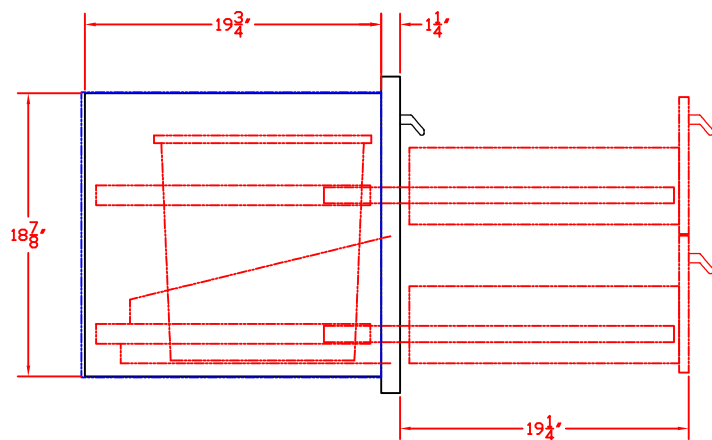

SIDE VIEW

FRONT VIEW

05/15/12

LYNX 30 IN. DRAWER AND TRASH CENTER
MODEL LTA530
W/ DIMENSIONS

ISLAND CUTOUT
IN BLUE

05/15/12

LYNX 30 IN. DRAWER AND TRASH CENTER
MODEL LTA530
ISLAND CUTOUT

ISLAND CUTOUT
IN BLUE

TOP VIEW

SIDE VIEW

FRONT VIEW

05/15/12

LYNX 17 IN. STORAGE DRAWER
MODEL LUD517
W/ DIMENSIONS

ISLAND CUTOUT
IN BLUE

TOP VIEW

FRONT VIEW