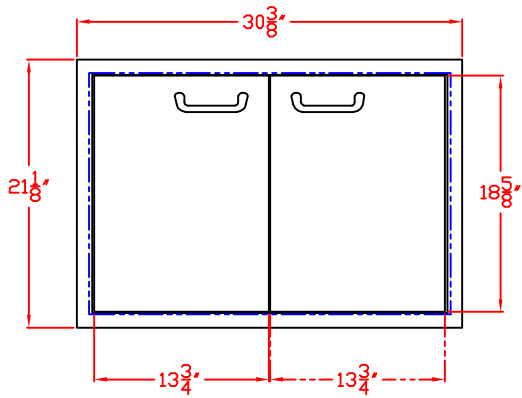

SIDE VIEW

10/26/11

LYNX 30 IN. STORAGE ACCESSORY MODEL LSA30 W/ DIMENSIONS

ISLAND CUTOUT
IN BLUE

FRONT VIEW

SIDE VIEW

10/26/11

LYNX 30 IN. STORAGE ACCESSORY
MODEL LSA30
ISLAND CUTOUT

ISLAND CUTOUT
IN BLUE

TOP VIEW

FRONT VIEW

SIDE VIEW

LYNX 30 IN. ACCESS DOORS
MODEL LDR530
W/ DIMENSIONS

ISLAND CUTOUT
IN BLUE

TOP VIEW

FRONT VIEW

SIDE VIEW

LYNX 30 IN. ACCESS DOORS
MODEL LDR530
ISLAND CUTOUT

ISLAND CUTOUT
IN BLUE

TOP VIEW

FRONT VIEW

SIDE VIEW

05/15/12

LYNX 30 IN. STORAGE ACCESSORY
MODEL LSA530
W/ DIMENSIONS