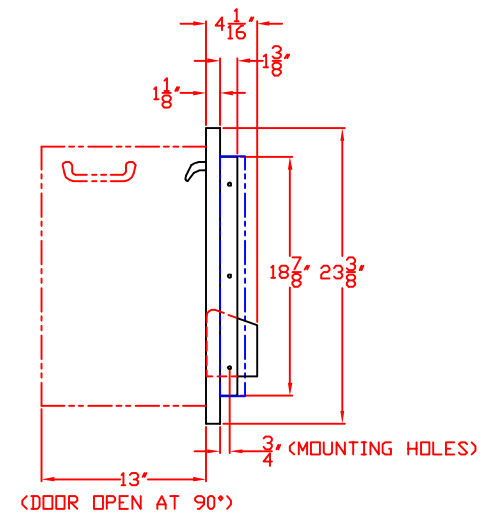

LYNX 30 IN. ACCESS DOORS
MODEL LDR27-1
W/ DIMENSIONS

ISLAND CUTOUT
IN BLUE

SIDE VIEW