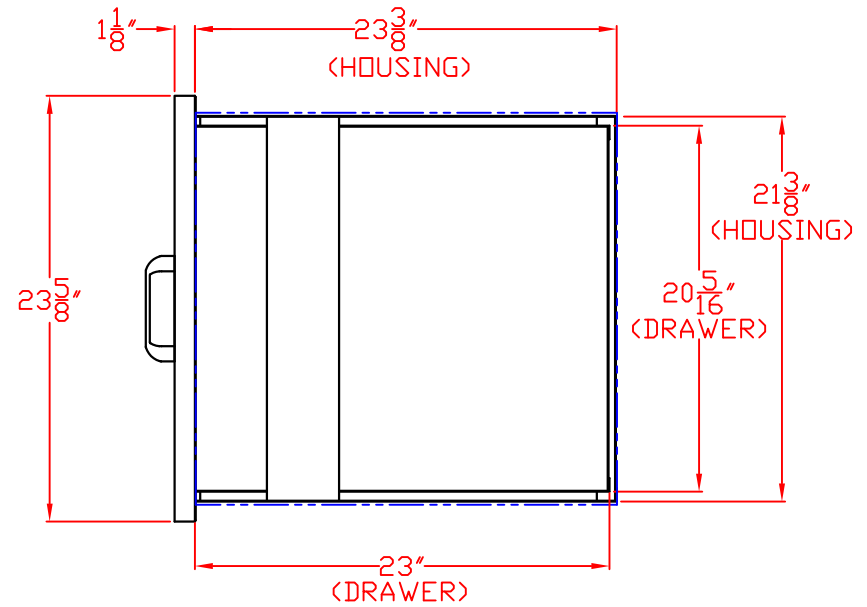

1/20/10

LYNX MODULAR DRAWER
MODEL LMD
W/ DIMENSIONS

TOP VIEW

FRONT VIEW