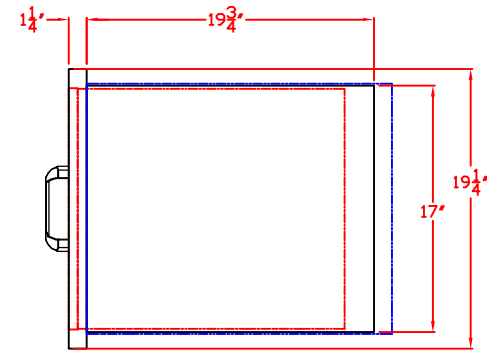

05/15/12

LYNX 17 IN. STORAGE DRAWER
MODEL LUD517
W/ DIMENSIONS

ISLAND CUTOUT
IN BLUE

TOP VIEW