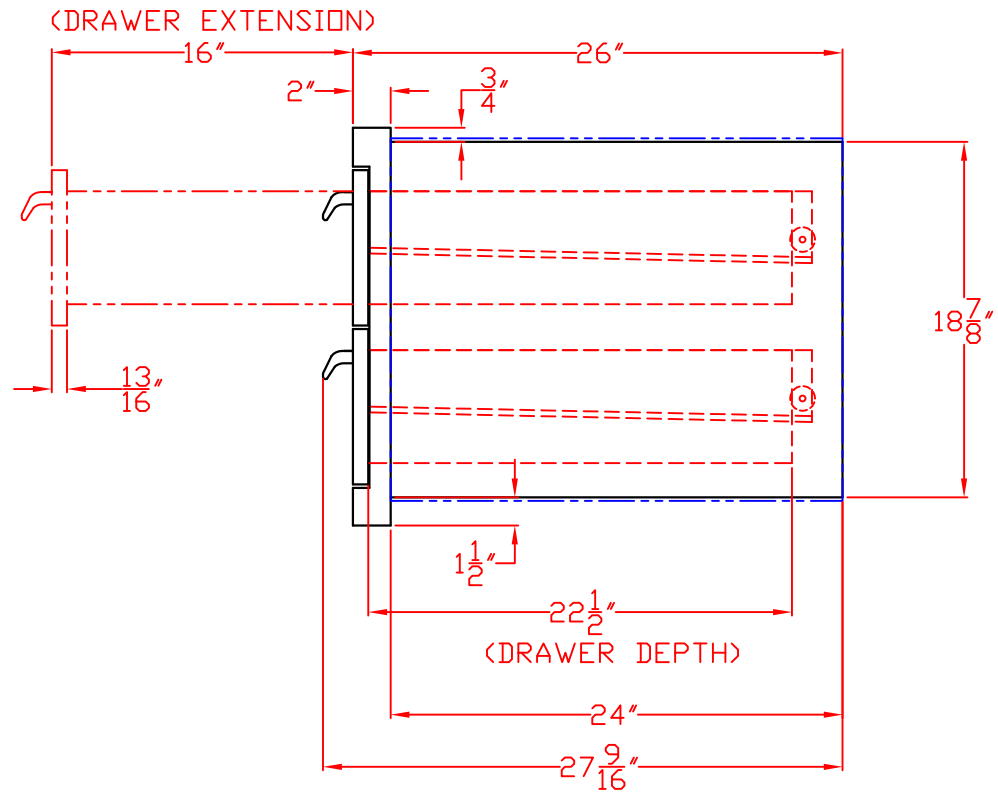

1/20/10

LYNX UTILITY DRAWER
MODEL LUD-E
W/ DIMENSIONS

ISLAND CUTOUT
IN BLUE

FRONT VIEW

SIDE VIEW