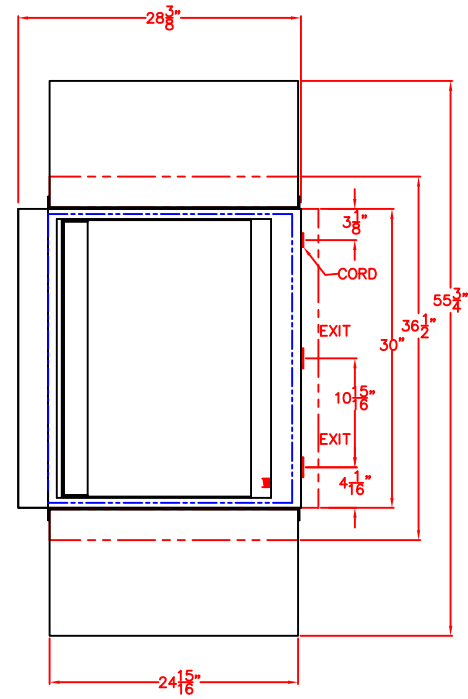

LYNX ASADO
FREESTANDING 30"

PRELIMINARY

TOP VIEW

FRONT VIEW

RIGHT SIDE VIEW

LYNX ASADO FREESTANDING 30" W/ DIMENSIONS

PRELIMINARY

TOP VIEW

FRONT VIEW

RIGHT SIDE VIEW