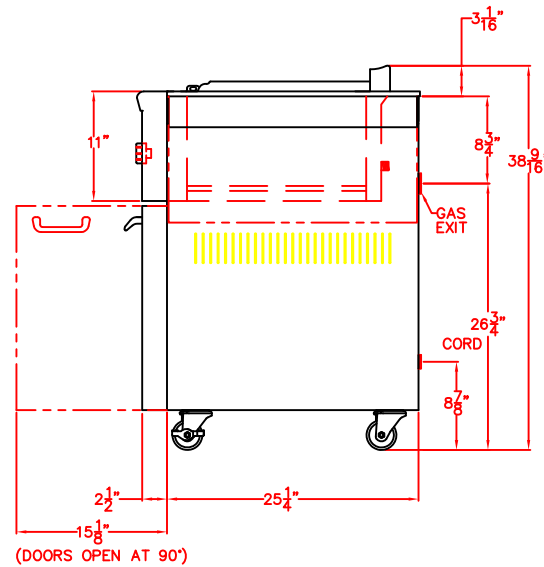

LYNX ASADO
FREESTANDING 30"

PRELIMINARY

TOP VIEW

FRONT VIEW

RIGHT SIDE VIEW

LYNX ASADO FREESTANDING 30" W/ DIMENSIONS

PRELIMINARY

TOP VIEW

FRONT VIEW

RIGHT SIDE VIEW