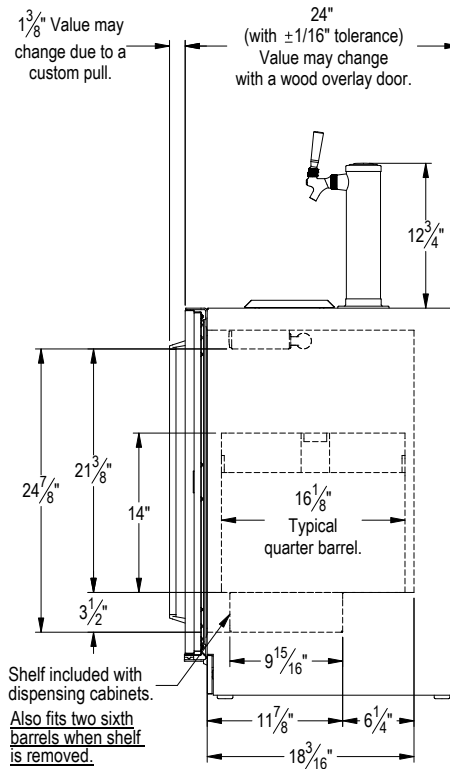

HP24TS-3/TO-3 FEATURES

- Available with solid stainless steel door or solid wood overlay door
- Stores (1) 1/4 barrel or (2) 1/6 barrels
- Complete, self-contained beer system
- Portable drainer; no plumbing required
- 1- or 2-faucet tapping kit
- Low profile coupler for "D" system keg valves included
- Beer Dispenser temperature 33°- 42°F

(1) 1/4 barrel

(2) 1/6 barrel

Form No.HP24T-3
Rev. 01.15.2016

PRODUCT SPECIFICATIONS

Overall Width	23-7/8" (60.64 cm.)
Overall Height	34-1/4" (86.96 cm.)
Overall Depth	24" (60.96 cm.)
Opening Width	24" (60.96 cm.)
Opening Height	34-3/8" (87.31 cm.)
Opening Depth	24" (60.96 cm.)
Refrigerated Volume	5.2 cu. ft.
Door Swing Clearance	25" (63.5 cm.) minimum
Electrical	115V, 60Hz., 1 Phase, 2.3 amps
Plumbing	None Required
Annual Energy Usage	290 kWh/yr
Shipping Weight	222 lbs (100.7 kg.)

INDOOR MODELS

HP24TS-3-1L* Solid stainless steel door, hinge left

HP24TS-3-2L* Solid wood overlay door, hinge left

OUTDOOR MODELS

HP24TO-3-1L* Solid stainless steel door, hinge left

HP24TO-3-2L* Solid wood overlay door, hinge left

Number of faucets (24" models are available with 1 or 2 taps)

* Also available hinge right

* - Leg levelers can add 3/4" to these dimensions when fully extended.

Form No. HP24T-3
Rev. 01.15.2016