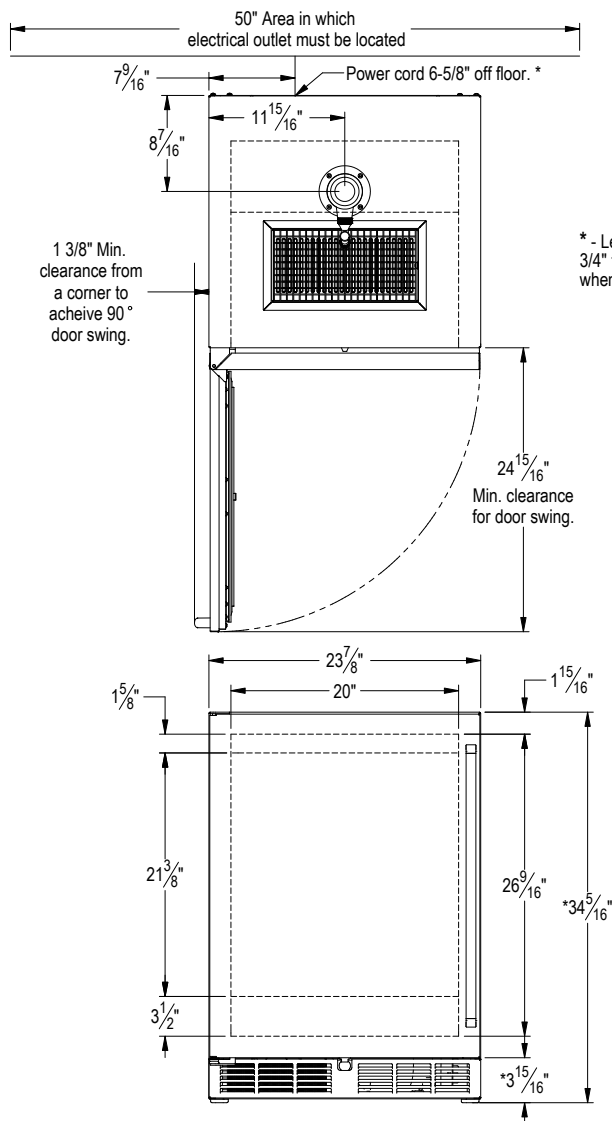

HP24TS-3/TO-3 FEATURES

- Available with solid stainless steel door or solid wood overlay door
- Stores (1) 1/4 barrel or (2) 1/6 barrels
- Complete, self-contained beer system
- Portable drainer; no plumbing required
- 1- or 2-faucet tapping kit
- Low profile coupler for "D" system keg valves included
- Beer Dispenser temperature 33°- 42°F

(1) 1/4 barrel

(2) 1/6 barrel

Form No.HP24T-3
Rev. 01.15.2016

PRODUCT SPECIFICATIONS

Overall Width	23-7/8" (60.64 cm.)
Overall Height	34-1/4" (86.96 cm.)
Overall Depth	24" (60.96 cm.)
Opening Width	24" (60.96 cm.)
Opening Height	34-3/8" (87.31 cm.)
Opening Depth	24" (60.96 cm.)
Refrigerated Volume	5.2 cu. ft.
Door Swing Clearance	25" (63.5 cm.) minimum
Electrical	115V, 60Hz., 1 Phase, 2.3 amps
Plumbing	None Required
Annual Energy Usage	290 kWh/yr
Shipping Weight	222 lbs (100.7 kg.)

INDOOR MODELS

HP24TS-3-1L* Solid stainless steel door, hinge left

HP24TS-3-2L* Solid wood overlay door, hinge left

OUTDOOR MODELS

HP24TO-3-1L* Solid stainless steel door, hinge left

HP24TO-3-2L* Solid wood overlay door, hinge left

Number of faucets (24" models are available with 1 or 2 taps)

* Also available hinge right

* - Leg levelers can add 3/4" to these dimensions when fully extended.

Form No. HP24T-3
Rev. 01.15.2016