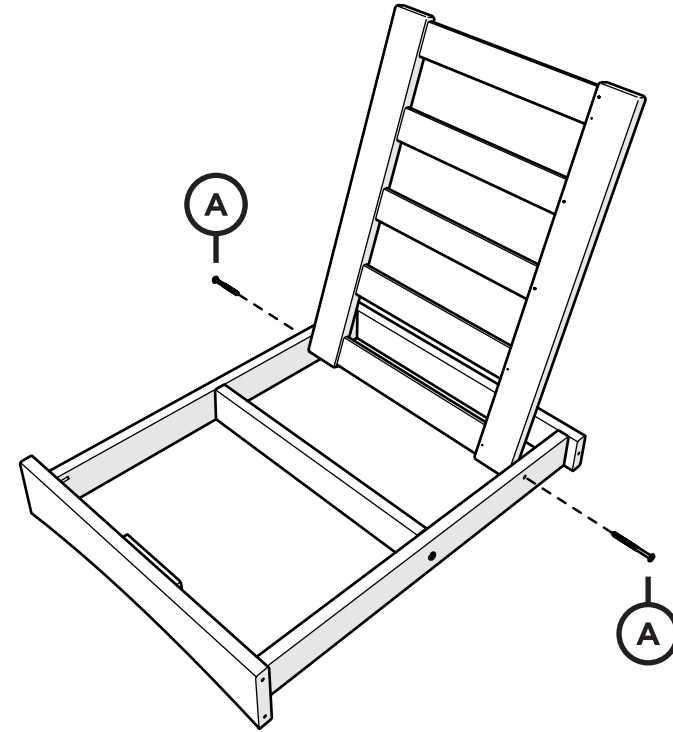

TOOLS

4mm T-handle hex key (included)

PARTS

A x 12

3" Screw — H.27X3

1

2

3