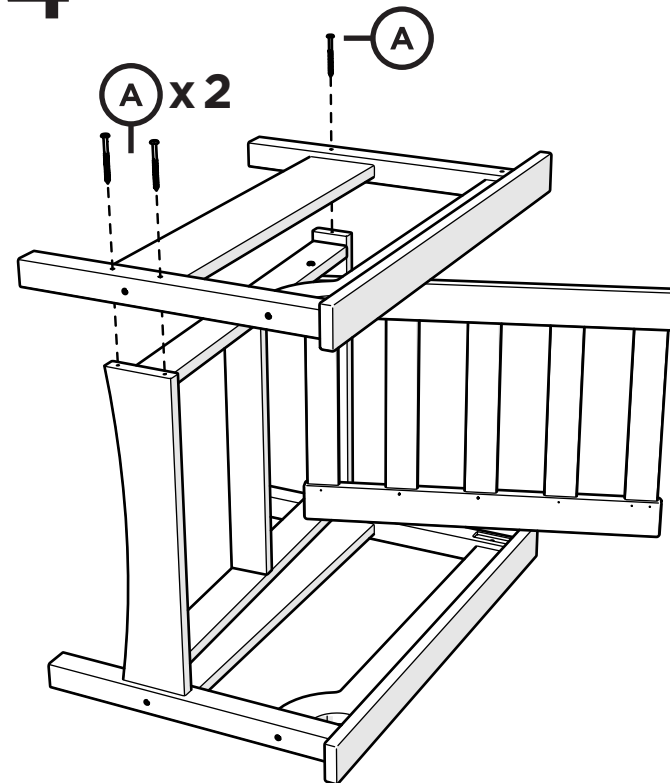

TOOLS

PARTS

A x 12

1

2

3

4

5

POLYWOOD

Something missing?
Call (833) 665-6300