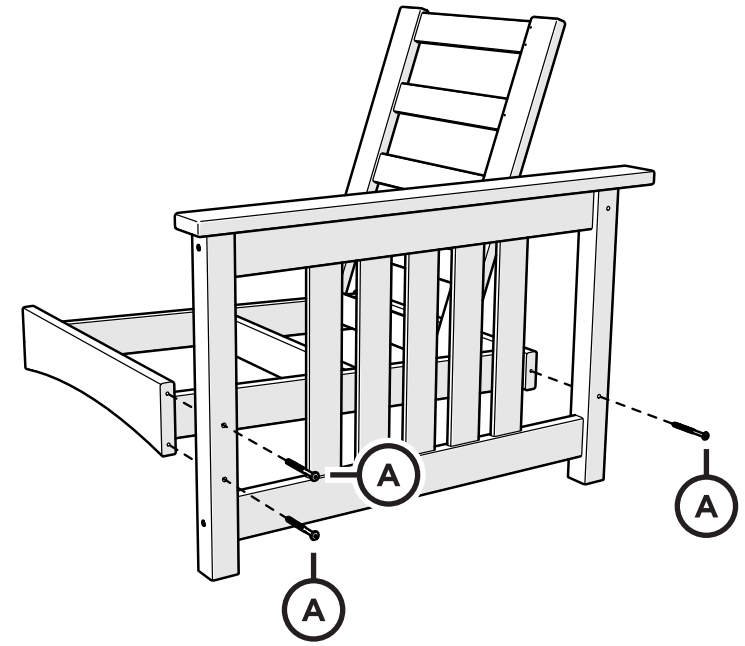

TOOLS

4mm T-handle hex key (included)

PARTS

A x 12

3" Screw — H.27X3

1

2

3