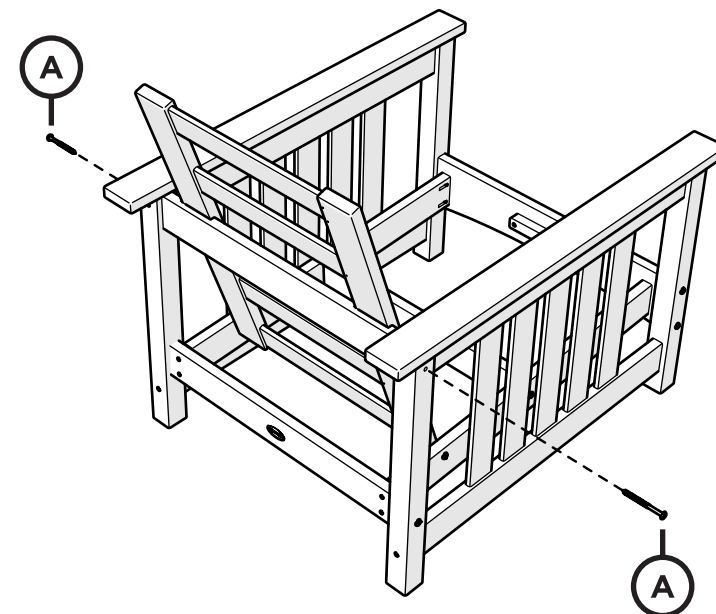

POLYWOOD

Something missing?
Call (833) 665-6300