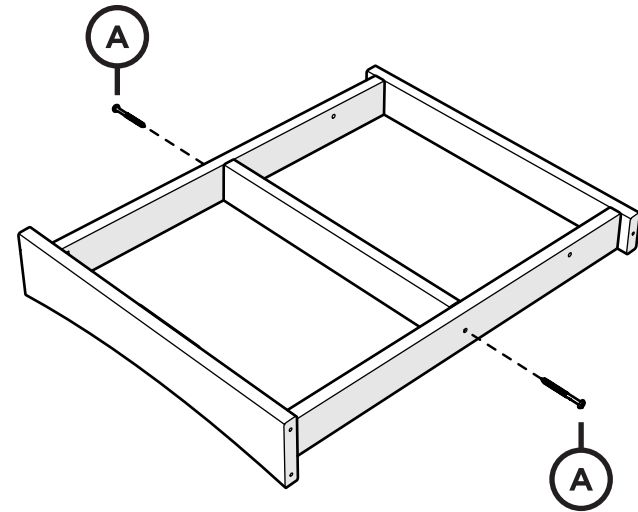

TOOLS

4mm T-handle hex key (included)

PARTS

A x 12

3" Screw — H.27X3

1

2

3