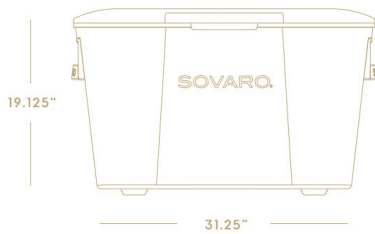

SOVARO®

SIZE GUIDE

70 QT COOLER

- Holds 18 standing wine bottles
- 31.25" X 20.125" 19.125"
- 49 LBS

VIEW

45 QT COOLER

- Holds 10 standing wine bottles
- 28.125" X 16.625" 17.75"
- 39 LBS

VIEW

30 QT COOLER

- Holds 8 standing wine bottles
- 23.125" X 16.625" 17.75"
- 30 LBS

VIEW

EXTERIOR MEASUREMENTS

19.125"

31.25"

17.75"

28.125"

17.75"

23.125"

19.125"

20.125"

17.75"

16.625"

17.75"

16.625"