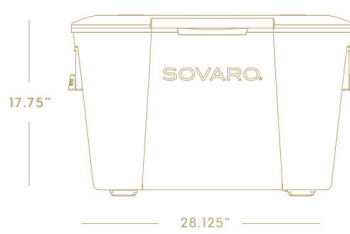

SOVARO®

SIZE GUIDE

70 QT COOLER

- Holds 18 standing wine bottles
- 31.25" X 20.125" 19.125"
- 49 LBS

VIEW

45 QT COOLER

- Holds 10 standing wine bottles
- 28.125" X 16.625" 17.75"
- 39 LBS

VIEW

30 QT COOLER

- Holds 8 standing wine bottles
- 23.125" X 16.625" 17.75"
- 30 LBS

VIEW

EXTERIOR MEASUREMENTS

19.125"

31.25"

17.75"

28.125"

17.75"

23.125"

19.125"

20.125"

17.75"

16.625"

17.75"

16.625"