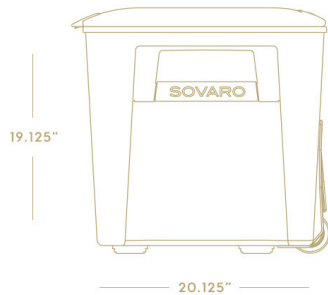

SOVARO®

SIZE GUIDE

70 QT COOLER

- Holds 18 standing wine bottles
- 31.25" X 20.125" 19.125"
- 49 LBS

VIEW

45 QT COOLER

- Holds 10 standing wine bottles
- 28.125" X 16.625" 17.75"
- 39 LBS

VIEW

30 QT COOLER

- Holds 8 standing wine bottles
- 23.125" X 16.625" 17.75"
- 30 LBS

VIEW

EXTERIOR MEASUREMENTS

19.125"

31.25"

17.75"

28.125"

17.75"

23.125"

19.125"

20.125"

17.75"

16.625"

17.75"

16.625"

SOVARO®

SIZE GUIDE - CONTINUED

INTERIOR MEASUREMENTS