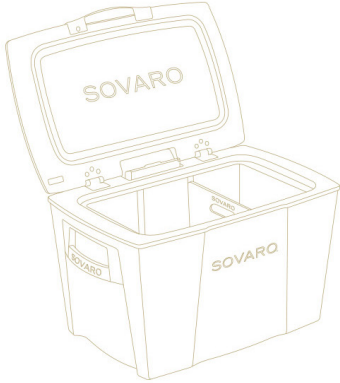

SOVARO®

SIZE GUIDE

70 QT COOLER

- Holds 18 standing wine bottles
- 31.25" X 20.125" 19.125"
- 49 LBS

VIEW

45 QT COOLER

- Holds 10 standing wine bottles
- 28.125" X 16.625" 17.75"
- 39 LBS

VIEW

30 QT COOLER

- Holds 8 standing wine bottles
- 23.125" X 16.625" 17.75"
- 30 LBS

VIEW

EXTERIOR MEASUREMENTS

19.125"

31.25"

17.75"

28.125"