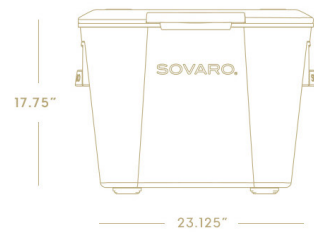

SOVARO®

SIZE GUIDE

70 QT COOLER

- Holds 18 standing wine bottles
- 31.25" X 20.125" 19.125"
- 49 LBS

VIEW

45 QT COOLER

- Holds 10 standing wine bottles
- 28.125" X 16.625" 17.75"
- 39 LBS

VIEW

30 QT COOLER

- Holds 8 standing wine bottles
- 23.125" X 16.625" 17.75"
- 30 LBS

VIEW

EXTERIOR MEASUREMENTS

19.125"

31.25"

17.75"

28.125"

17.75"

23.125"

19.125"

20.125"

17.75"

16.625"

17.75"

16.625"