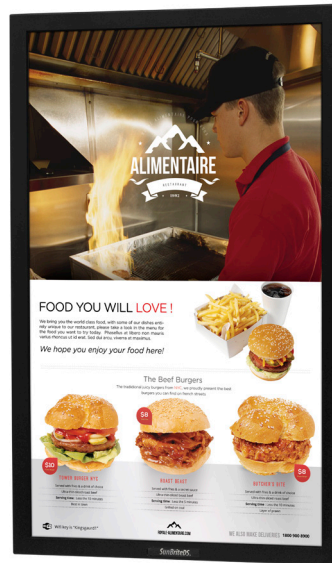

DISPLAY

AVAILABLE COLORS

Silver

Black

SHOWN IN BLACK

KEY FEATURES

- 42" Pro Series True-Outdoor All-Weather Digital Signage for permanent outdoor installation
- Portrait Orientation only, use SB-4217HD for landscape installation
- Ultra-Bright (700 NIT) 42-inch full HD, 1080p LED screen for improved outdoor viewing
- Direct Sunlight-Readable
- Anti-glare protective glass and removable front bezel for easy field servicing
- Massive, side-opening cable/media bay provides easy access (Opening: 8.00" x 13.0" x 3.0" deep / Interior: 8.87" x 13.9" x 2.1" deep)
- Media bay power port powers media players without the need for external cords (5v@3.5amps / 12v@3amps)
- Top mounted cable ports
- High temperature Enhanced Solar Tolerance (EST) technology prevents isotropic blackout
- Thermal-flow air ventilation system keeps the unit cool & dry in temperatures up to 122 degrees F
- Ability to operate in cold weather (-40 degrees F)
- Exterior designed to protect internal components from rain, snow, dust, insects, humidity, and salt air
- Powder-coated rust-proof aluminum exterior for strength and durability
- RS232 serial control with discrete on, off, and input control (located in the cable-entry compartment)
- Rear IR receiver (located in the cable-entry compartment)
- Innovative water-tight Cable Entry System seals out moisture and allows for easy hook-ups
- Weatherproof detachable 20W speaker bar (optional) (Top or bottom mount)
- Quick-change filtration cartridges
- Weatherproof remote control
- Weatherproof control buttons with optional tamper-proof plate
- Remote control Lock-out prevents unauthorized users from changing the programming
- Includes, Weatherproof Remote Control, Warranty, and Manual