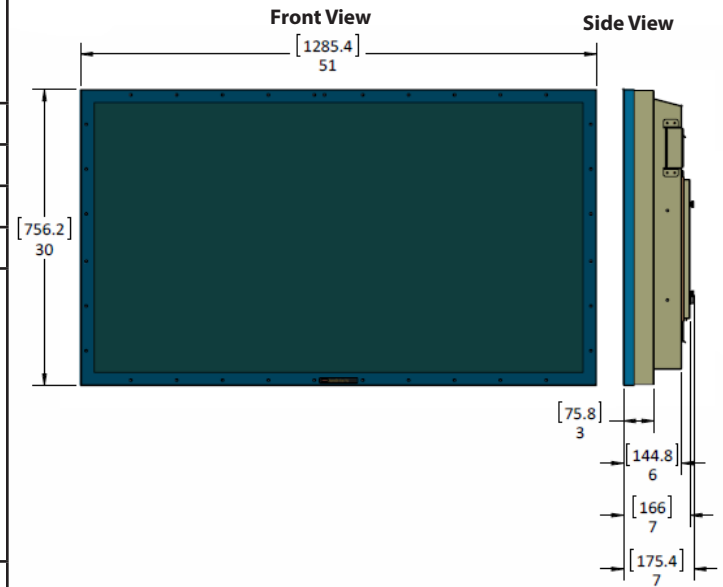

LCD Screen	55-inch diagonal Color Active Matrix TFT LED LCD
Resolution	1920 x 1080 full-HD 1080p
Aspect Ratio	16:9
Blacklight Brightness - Surface Luminance, white	2500 nits (cd/m2)
Contrast Ratio	4000:1
Viewing Angle	178° x 178°
Response Time	8 milliseconds
TV formats	1080p, 1080i, 720p, 720i, 480p, 480i
Input Connectors:	
Tuner	Antenna/CATV (ATSC/QAM/NTSC) x1
HDMI	HDMI™ Input x 2
Video Composite	S-Video x1 and Composite Video x1, L/R Audio Inputs x1
Video Component	YPbPr plus Stereo Audio x2
PC	15-pin D-sub VGA plus Stereo Audio
Control Set	RS232 Serial, Discrete IR Control, Concealed rear IR Window
Audio Out	Digital SPDIF x 1 (fixed) Analog 1/8" headphone jack (variable)
Accessory DC Power Out	5vdc @ 3.5amps 1.3mm power jack or usb type A jack 12vdc @ 3amps 2.5mm power jack
Optional Speaker bar	10-watt x 2 channel water-resistant detachable speaker module
Exterior	Powder-coated aluminum
Colors	Black, Silver and White
Input Power	100-240 VAC, 50-60 Hz 5A Max
Operating Temp.	-40° to 122° F. (-40° to 50° C.) *
Non-op. Temp. (Off-mode with power applied)	-40° to 140° F. (-40° to 60° C.) The non-operating temperature feature requires power to be applied
Accessories Included	Water-resistant remote control
Dimensions Landscape	51 in W x 30 in H (33 in H with speaker) x 7 in D 1285mm W x 756mm H(833mm H with speaker) x 175mm D
Dimensions Portrait	30 in W x 51 in H x (54 in H with optional speaker) x7 in D 756mm W x 1285mm H (1362mm H with optional speaker) x 175mm D
Weight	114 lbs; 119 lbs with speakers 51.7kg ; 54kg with speakers
Residential Warranty	Two year, in-factory, parts and labor
Commercial Warranty	Two year, in-factory, parts and labor
Mount Pattern	400 mm x 400 mm

Landscape Dimensions

Speaker bar can be bottom or top mounted
Speaker bar optional

06/05/2015

Specifications are subject to change.

Portrait Dimensions DS-5525P