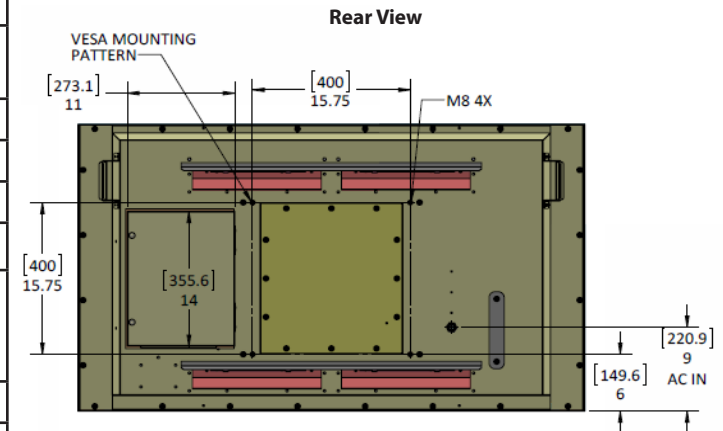

LCD Screen	55-inch diagonal Color Active Matrix TFT LED LCD
Resolution	1920 x 1080 full-HD 1080p
Aspect Ratio	16:9
Blacklight Brightness - Surface Luminance, white	2500 nits (cd/m2)
Contrast Ratio	4000:1
Viewing Angle	178° x 178°
Response Time	8 milliseconds
TV formats	1080p, 1080i, 720p, 720i, 480p, 480i
Input Connectors:	
Tuner	Antenna/CATV (ATSC/QAM/NTSC) x1
HDMI	HDMI™ Input x 2
Video Composite	S-Video x1 and Composite Video x1, L/R Audio Inputs x1
Video Component	YPbPr plus Stereo Audio x2
PC	15-pin D-sub VGA plus Stereo Audio
Control Set	RS232 Serial, Discrete IR Control, Concealed rear IR Window
Audio Out	Digital SPDIF x 1 (fixed) Analog 1/8" headphone jack (variable)
Accessory DC Power Out	5vdc @ 3.5amps 1.3mm power jack or usb type A jack 12vdc @ 3amps 2.5mm power jack
Optional Speaker bar	10-watt x 2 channel water-resistant detachable speaker module
Exterior	Powder-coated aluminum
Colors	Black, Silver and White
Input Power	100-240 VAC, 50-60 Hz 5A Max
Operating Temp.	-40° to 122° F. (-40° to 50° C.) *
Non-op. Temp. (Off-mode with power applied)	-40° to 140° F. (-40° to 60° C.) The non-operating temperature feature requires power to be applied
Accessories Included	Water-resistant remote control
Dimensions Landscape	51 in W x 30 in H (33 in H with speaker) x 7 in D 1285mm W x 756mm H(833mm H with speaker) x 175mm D
Dimensions Portrait	30 in W x 51 in H x (54 in H with optional speaker) x7 in D 756mm W x 1285mm H (1362mm H with optional speaker) x 175mm D
Weight	114 lbs; 119 lbs with speakers 51.7kg ; 54kg with speakers
Residential Warranty	Two year, in-factory, parts and labor
Commercial Warranty	Two year, in-factory, parts and labor
Mount Pattern	400 mm x 400 mm

Landscape Dimensions

Speaker bar can be bottom or top mounted
Speaker bar optional

06/05/2015

Specifications are subject to change.

Portrait Dimensions DS-5525P