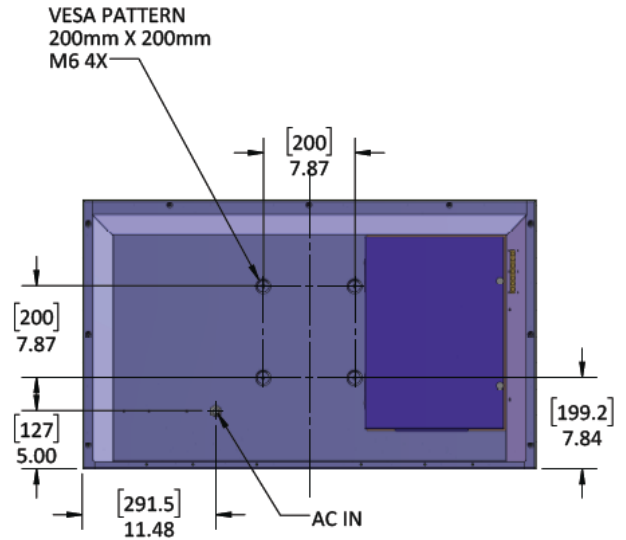

Specifications

SunBriteTV Model SB-4374HD

LCD Screen	43-inch diagonal Color Active Matrix TFT LED LCD
Resolution	3840 x 2160 UHD 4k
Aspect Ratio	16:9
Contrast Ratio	4000:1
Frame Rate	60hz
H/V Viewing Angle	178° by 178°
Response Time	6.5 milliseconds
TV formats	2160p*, 1080p, 1080i, 720p, 720i, 480p, 480i * using HDMI only
Input Connectors:	
RF	Antenna/CATV (NTSC/ATSC/QAM) x1
HDMI	HDMI Input x4 (Supports HDMI 1.4, HDMI 2.0, HDCP 1.4 & HDCP 2.2)
Video Composite	Composite Video x1, L/R Audio Inputs x1
Video Component	YPbPr plus Stereo Audio x1
Control Set	Discrete IR Control, Concealed rear IR receiver
Audio Out	Tos-Link Optical audio (Fixed) Analog RCA jacks (variable)
Speakers	20 Watt downfiring internal speakers
Exterior	Powder-coated aluminum
Colors	Black only
Input Power	100-240 VAC, 50-60 Hz 2.8A Max (75 watts/.7a@120v)
Operating Temp.	32° to 104° F. (0° to 40° C.)
Non-op. Temp.	-24° to 140° F. (-31° to 60° C.)
Accessories Included	Weatherproof remote control with battery.
TV Dimensions	39" W x 23.2" H x 3.75" D 992mm W x 590mm H x 95mm D
TV Weight	30 lbs.(31.75 kgs)
Residential Warranty	1 year
Commercial Warranty	1 year
Vesa Mount Pattern	200mm x 200mm

11.04.2016

Specifications are subject to change.