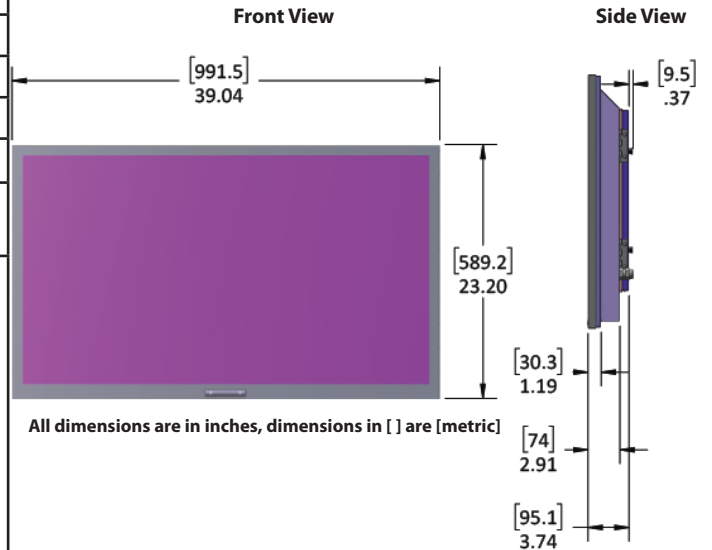

Specifications

SunBriteTV Model SB-4374HD

LCD Screen	43-inch diagonal Color Active Matrix TFT LED LCD
Resolution	3840 x 2160 UHD 4k
Aspect Ratio	16:9
Contrast Ratio	4000:1
Frame Rate	60hz
H/V Viewing Angle	178° by 178°
Response Time	6.5 milliseconds
TV formats	2160p*, 1080p, 1080i, 720p, 720i, 480p, 480i * using HDMI only
Input Connectors:	
RF	Antenna/CATV (NTSC/ATSC/QAM) x1
HDMI	HDMI Input x4 (Supports HDMI 1.4, HDMI 2.0, HDCP 1.4 & HDCP 2.2)
Video Composite	Composite Video x1, L/R Audio Inputs x1
Video Component	YPbPr plus Stereo Audio x1
Control Set	Discrete IR Control, Concealed rear IR receiver
Audio Out	Tos-Link Optical audio (Fixed) Analog RCA jacks (variable)
Speakers	20 Watt downfiring internal speakers
Exterior	Powder-coated aluminum
Colors	Black only
Input Power	100-240 VAC, 50-60 Hz 2.8A Max (75 watts/.7a@120v)
Operating Temp.	32° to 104° F. (0° to 40° C.)
Non-op. Temp.	-24° to 140° F. (-31° to 60° C.)
Accessories Included	Weatherproof remote control with battery.
TV Dimensions	39" W x 23.2" H x 3.75" D 992mm W x 590mm H x 95mm D
TV Weight	30 lbs.(31.75 kgs)
Residential Warranty	1 year
Commercial Warranty	1 year
Vesa Mount Pattern	200mm x 200mm

11.04.2016

Specifications are subject to change.