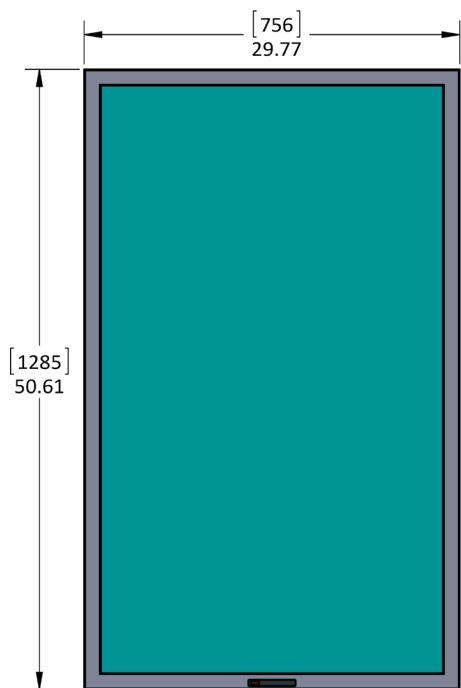

# Specifications

LCD Screen	55-inch diagonal Color Active Matrix TFT LED LCD
Resolution	1920 x 1080 full-HD 1080p
Aspect Ratio	16:9
Backlight Brightness - Surface Luminance, white	700 nits (cd/m2)
Contrast Ratio	1300:1
Viewing Angle	178° x 178°
Response Time	8 milliseconds
TV formats	1080p, 1080i, 720p, 720i, 480p, 480i
Input Connectors:	
Tuner	Antenna/CATV (ATSC/QAM/NTSC) x1
HDMI	HDMI™ Input x 2
Video Composite	S-Video x1 and Composite Video x1, L/R Audio Inputs x1
Video Component	YPbPr plus Stereo Audio x2
PC	15-pin D-sub VGA plus Stereo Audio
Control Set	RS232 Serial, Discrete IR Control, Concealed rear IR Window
Audio Out	Digital SPDIF x 1 (fixed) Analog 1/8" headphone jack (variable)
Accessory DC Power Out	5vdc @ 3.5amps 1.3mm power jack or usb type A jack 12vdc @ 3amps 2.5mm power jack
Speaker bar (SB- 5518HD only)	10-watt x 2 channel water-resistant detachable speaker module
Exterior	Powder-coated aluminum
Colors	Black, Silver and White
Input Power	100-240 VAC, 50-60 Hz 4.0 A Max (1.10a @ 120VAC)
Operating Temp.	-40° to 122° F. (-40° to 50° C.) *
Non-op. Temp. (Off-mode with power applied)	-40° to 140° F. (-40° to 60° C.) The non-operating temperature feature requires power to be applied
Accessories Included	Water-resistant remote control
Dimensions Landscape	50.61in W x 29.77in H (32.77in H with speaker) x 5.67in D 1285mm W x 756mm H(832mm H with speaker) x 144mm D
Dimensions Portrait	29.77inW x 50.61in H (53.6in H with speaker) x 5.67in D 756mmH x 1285mm H(1361mm H with speaker) x 144mm D
Weight	97 lbs; 102 lbs with speakers 44kg ; 46.2kg with speakers
Residential Warranty	Two year, in-factory, parts and labor
Commercial Warranty	Two year, in-factory, parts and labor
Mount Pattern	400 mm x 400 mm

## Landscape Dimensions SB-5518HD

# Portrait Dimensions DS-5518P

VESA 400 MOUNTING PATTERN