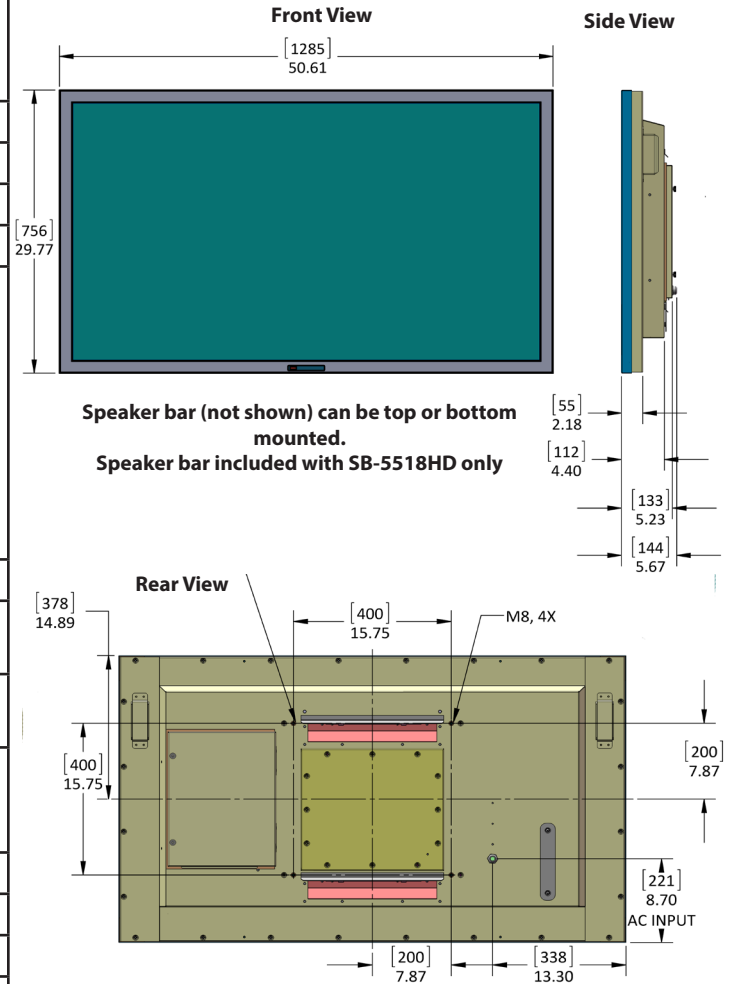

# Specifications

LCD Screen	55-inch diagonal Color Active Matrix TFT LED LCD
Resolution	1920 x 1080 full-HD 1080p
Aspect Ratio	16:9
Backlight Brightness - Surface Luminance, white	700 nits (cd/m2)
Contrast Ratio	1300:1
Viewing Angle	178° x 178°
Response Time	8 milliseconds
TV formats	1080p, 1080i, 720p, 720i, 480p, 480i
Input Connectors:	
Tuner	Antenna/CATV (ATSC/QAM/NTSC) x1
HDMI	HDMI™ Input x 2
Video Composite	S-Video x1 and Composite Video x1, L/R Audio Inputs x1
Video Component	YPbPr plus Stereo Audio x2
PC	15-pin D-sub VGA plus Stereo Audio
Control Set	RS232 Serial, Discrete IR Control, Concealed rear IR Window
Audio Out	Digital SPDIF x 1 (fixed) Analog 1/8" headphone jack (variable)
Accessory DC Power Out	5vdc @ 3.5amps 1.3mm power jack or usb type A jack 12vdc @ 3amps 2.5mm power jack
Speaker bar (SB- 5518HD only)	10-watt x 2 channel water-resistant detachable speaker module
Exterior	Powder-coated aluminum
Colors	Black, Silver and White
Input Power	100-240 VAC, 50-60 Hz 4.0 A Max (1.10a @ 120VAC)
Operating Temp.	-40° to 122° F. (-40° to 50° C.) *
Non-op. Temp. (Off-mode with power applied)	-40° to 140° F. (-40° to 60° C.) The non-operating temperature feature requires power to be applied
Accessories Included	Water-resistant remote control
Dimensions Landscape	50.61in W x 29.77in H (32.77in H with speaker) x 5.67in D 1285mm W x 756mm H(832mm H with speaker) x 144mm D
Dimensions Portrait	29.77inW x 50.61in H (53.6in H with speaker) x 5.67in D 756mmH x 1285mm H(1361mm H with speaker) x 144mm D
Weight	97 lbs; 102 lbs with speakers 44kg ; 46.2kg with speakers
Residential Warranty	Two year, in-factory, parts and labor
Commercial Warranty	Two year, in-factory, parts and labor
Mount Pattern	400 mm x 400 mm

## Landscape Dimensions SB-5518HD

# Portrait Dimensions DS-5518P

VESA 400 MOUNTING PATTERN