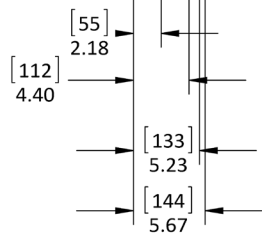

Portrait Dimensions DS-5518P