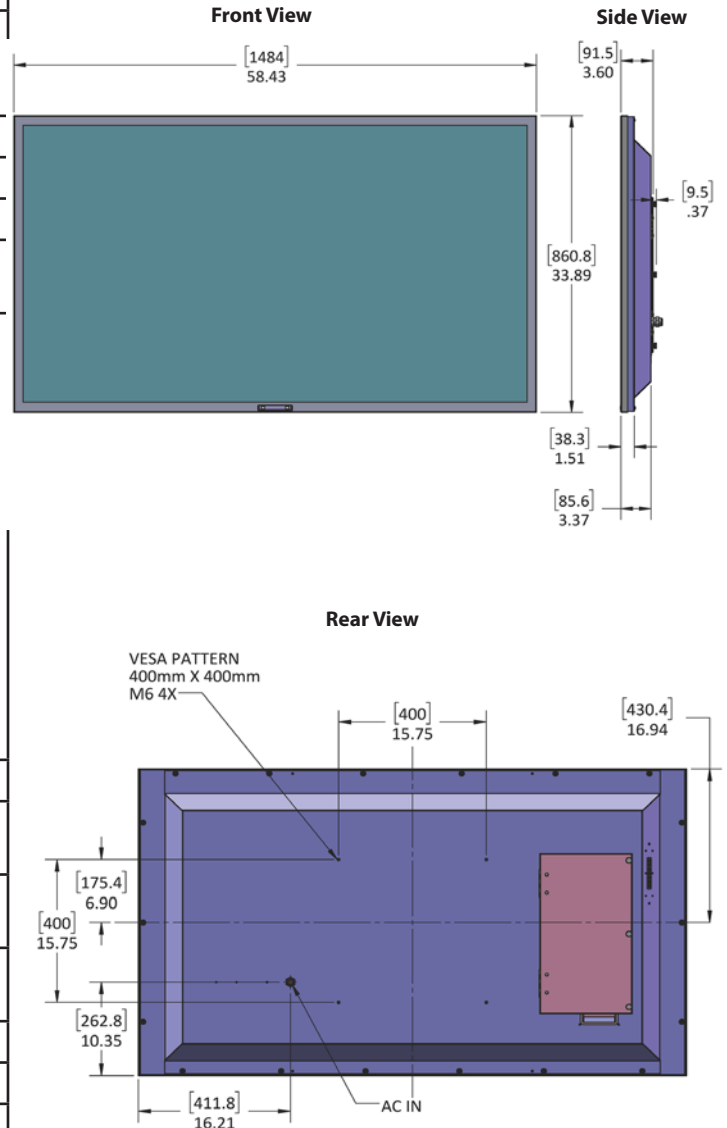

Model SB-S-65-4K Signature Series 4K Ultra HD Dimensions

*note: due to internal LCD panel structure the 55 inch is 2lbs more than the 65

11/18/2016

Specifications are subject to change.