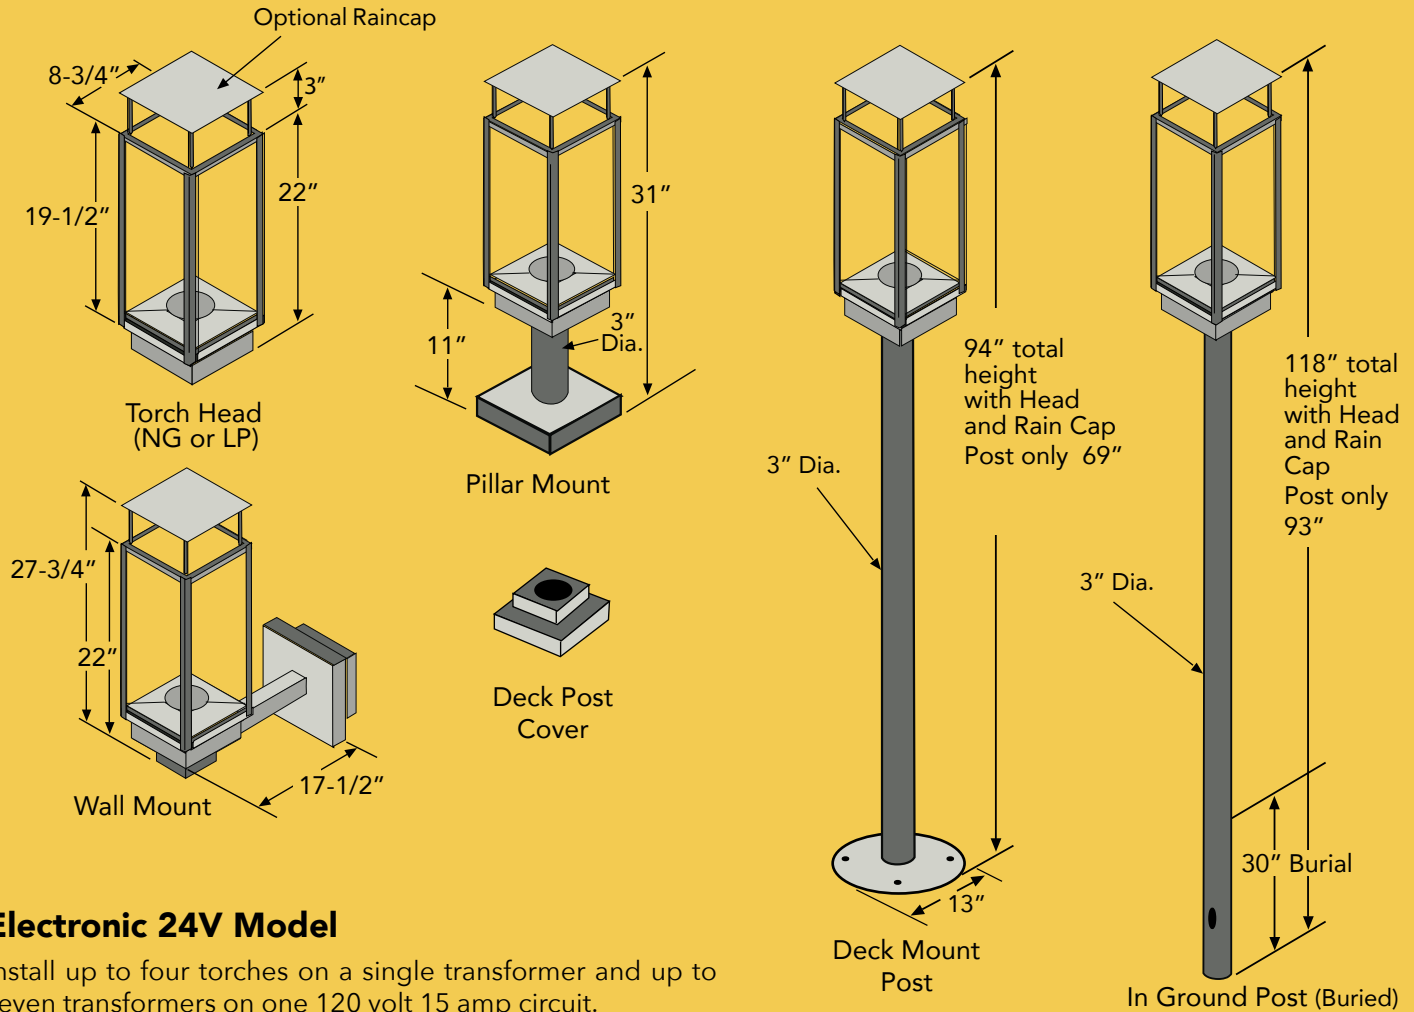

TEMPEST TORCH™

BY TRAVIS INDUSTRIES

Electronic 24V Model

Install up to four torches on a single transformer and up to seven transformers on one 120 volt 15 amp circuit.

Minimum Clearances To Combustibles

Floor: 2.5" combustible floor to bottom (base) of torch

Walls: 8" measured from glass surface

Ceiling: 26" measured from the torch top (glass frame) with or without the raincap. (Refer to the Owner's Manual for further details)

Gas Rating

	NG	LP
Btus/Hr High	20,000	20,000
Btus/Hr Low	14,000	17,000

Testing

Applicable portions of ANSI Z21.42a-2004 "Illuminating Appliances", CAN 1-2.15, CSA 4.96 U.S. (3rd Ed) "Outdoor Gas Fireplace", and AGA 8-96, "Requirement for Gas-Fired Decorative Illuminating Appliances for Outdoor Installation."

FOR YOUR SAFETY:

FOR OUTDOOR INSTALLATION ONLY!

Do not store or use gasoline or other flammable vapors and liquids in the vicinity of this or any other appliance.

WARNING:

Improper installation, adjustment, alteration, service or maintenance can cause injury or property damage. Refer to the owner's information manual provided with this appliance. For assistance or additional information consult a qualified installer, service agency or the gas supplier.

**TRAVIS
INDUSTRIES**

THE HOUSE OF FIRE

Manufactured by
Travis Industries, In Mukilteo, WA

T. I. reserves the right to improve our products at any time without prior notification.
Photos and illustrations are for descriptive purposes only. 98800075 7/2018