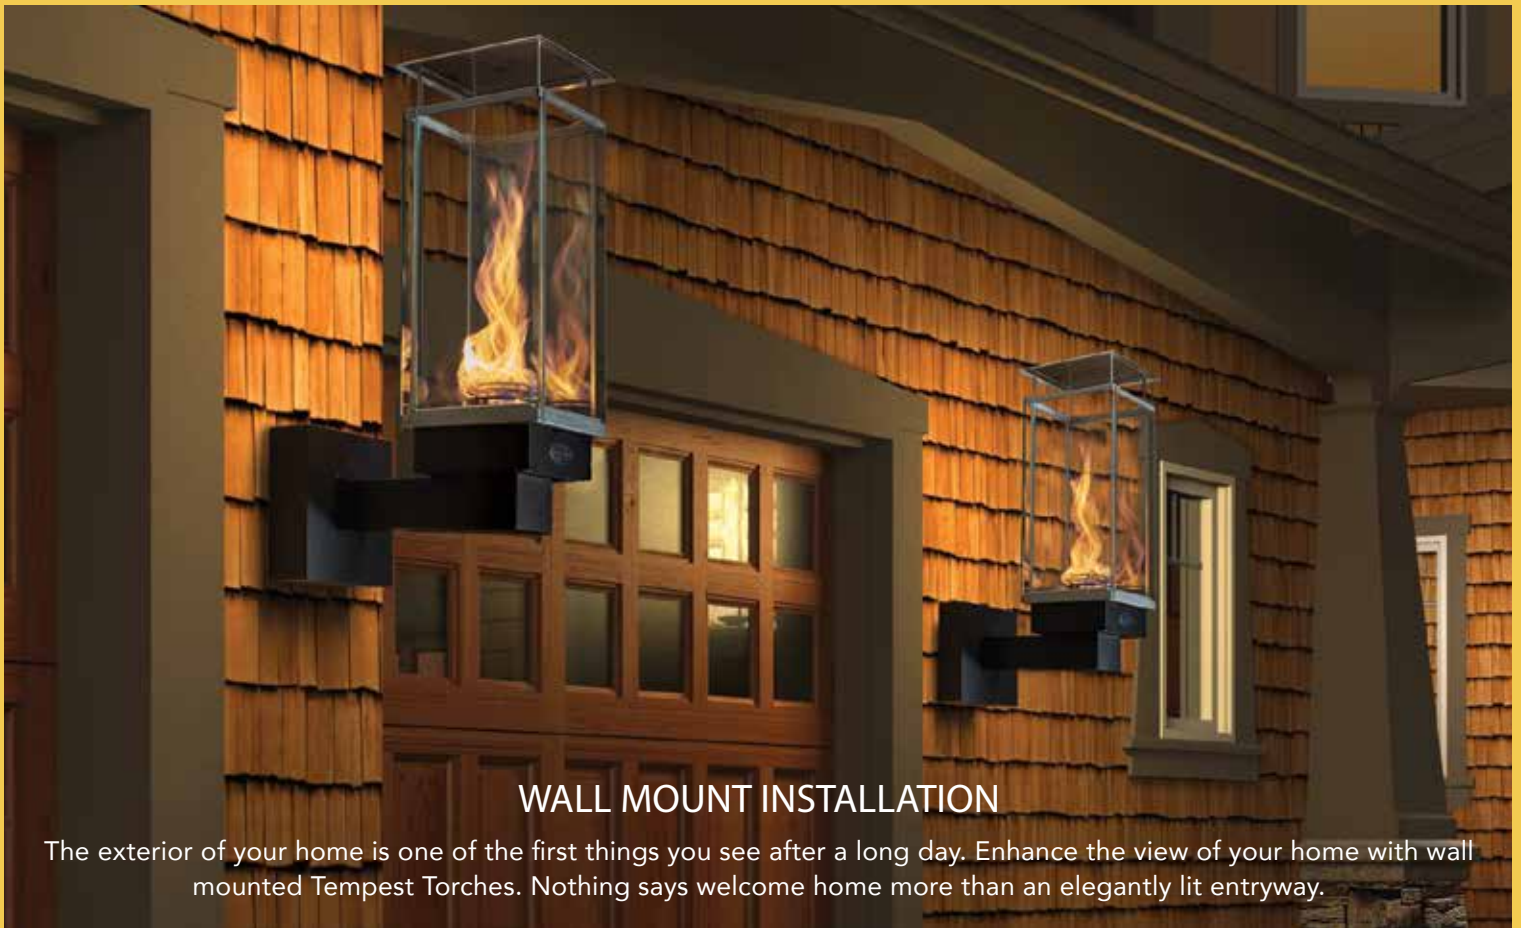

# TEMPEST TORCH™

FIRE IN MOTION

TEMPEST  
TORCH™  
BY TRAVIS INDUSTRIES

**DECK POST INSTALLATION**  
(Posts have been wrapped in a wood base)

Breaking the barriers of standard torch design, Travis Industries proudly unveils the Tempest Torch™ - a dramatic decorative outdoor gas lamp. The patent pending Tempest Torch has an enchanting, spiraling flame dancing within the tempered glass walls. This natural venturi effect of fire is created without the use of electricity or a fan.

### ELECTRONIC 24V MODEL

Electric 24V torches can be used with a light switch, remote control, programmable timer or wired into a SmartHome system. Available in NG and LP Models.

## WALL MOUNT INSTALLATION

The exterior of your home is one of the first things you see after a long day. Enhance the view of your home with wall mounted Tempest Torches. Nothing says welcome home more than an elegantly lit entryway.

## GROUND POST INSTALLATION

Created as a decorative outdoor furnishing for a wide array of exterior settings and applications, the Tempest Torch is designed to be the ultimate in lighting enhancement. The display possibilities are nearly endless: outdoor living spaces, retail or business store fronts, front walkways and lighting pool areas.