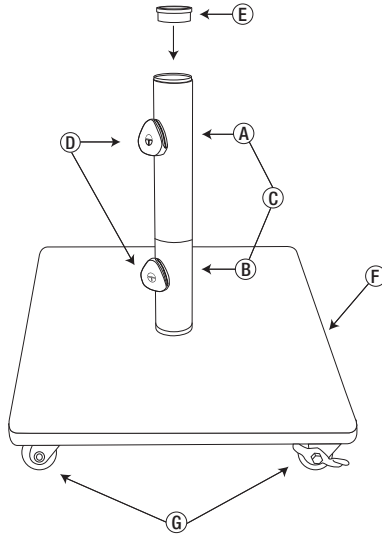

## *Assembly and Operation Guide*

Thank you for your purchase of Treasure Garden's BSK120 Steel Base with Casters.

Please remove all contents from the package, inspect and review checklist.

### BSK120 STEEL BASE CHECKLIST

- A - Upper Stem 11 in.
- B - Reduced Stem 6.5 in.
- C - Full Stem 17.5 in.
- D - Knobs (2)
- E - Reducers (2)
- F - Steel Base
- G - Caster Wheels (2 Locking, 2 Standard)

### Set Up

Carefully remove base from carton. Attach base stem to base and turn clockwise  until fully tightened (Fig. 1). Your base is now ready for use.

(Fig. 1)

### Features

The BSK120 Steel Base features 2 locking caster wheels. To unlock wheels and move base to desired location, press to OFF position. To lock wheels to set base in place, press to ON position.