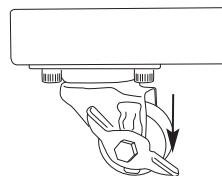

Locked Position (ON)