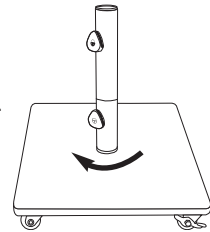

## *Assembly and Operation Guide*

Thank you for your purchase of Treasure Garden's BSK120 Steel Base with Casters.

Please remove all contents from the package, inspect and review checklist.

### BSK120 STEEL BASE CHECKLIST

- A - Upper Stem 11 in.
- B - Reduced Stem 6.5 in.
- C - Full Stem 17.5 in.
- D - Knobs (2)
- E - Reducers (2)
- F - Steel Base
- G - Caster Wheels (2 Locking, 2 Standard)

### Set Up

Carefully remove base from carton. Attach base stem to base and turn clockwise  until fully tightened (Fig. 1). Your base is now ready for use.

(Fig. 1)

### Features

The BSK120 Steel Base features 2 locking caster wheels. To unlock wheels and move base to desired location, press to OFF position. To lock wheels to set base in place, press to ON position.