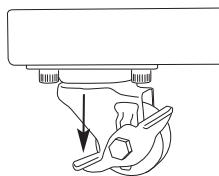

Features

The BSK120 Steel Base features 2 locking caster wheels. To unlock wheels and move base to desired location, press to OFF position. To lock wheels to set base in place, press to ON position.

Unlocked Position (OFF)