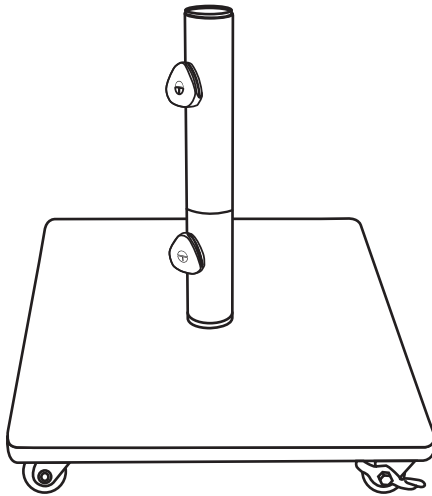

# **BSK Series** 120<sub>LB</sub> **Steel Base** **with Casters**

## *Assembly and Operation Guide*

Thank you for your purchase of Treasure Garden's BSK120 Steel Base with Casters.

Please remove all contents from the package, inspect and review checklist.

### BSK120 STEEL BASE CHECKLIST

- A - Upper Stem 11 in.
- B - Reduced Stem 6.5 in.
- C - Full Stem 17.5 in.
- D - Knobs (2)
- E - Reducers (2)
- F - Steel Base
- G - Caster Wheels (2 Locking, 2 Standard)

### Features

The BSK120 Steel Base features 2 locking caster wheels. To unlock wheels and move base to desired location, press to OFF position. To lock wheels to set base in place, press to ON position.