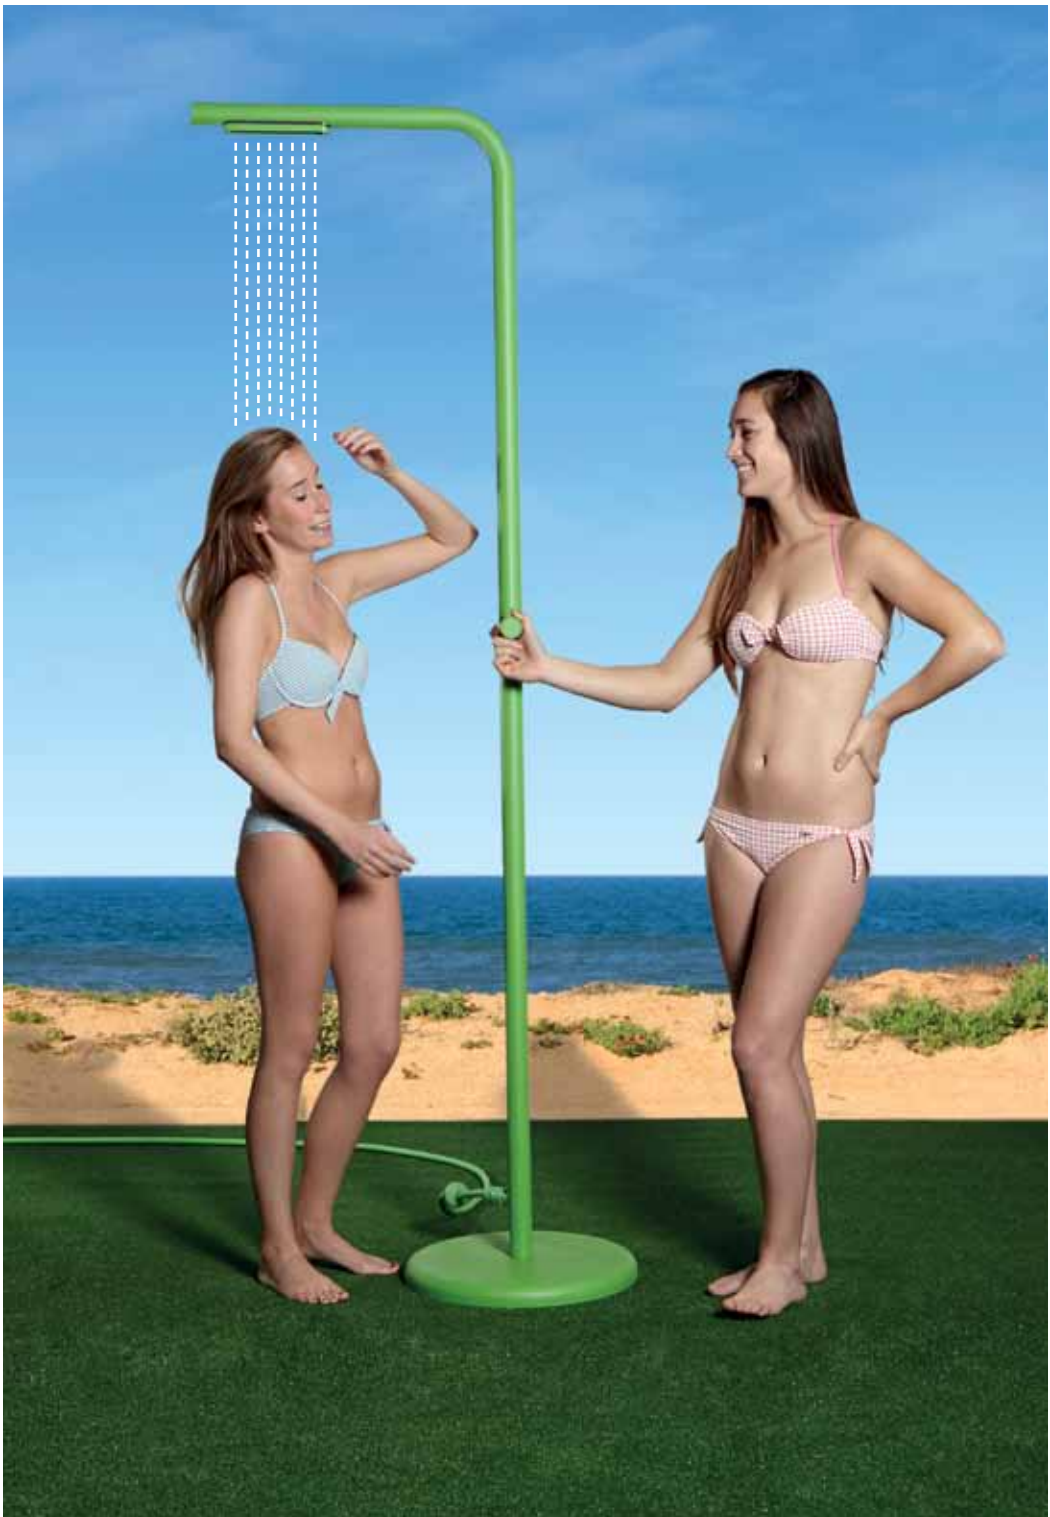

WATER

IN

COLOUR